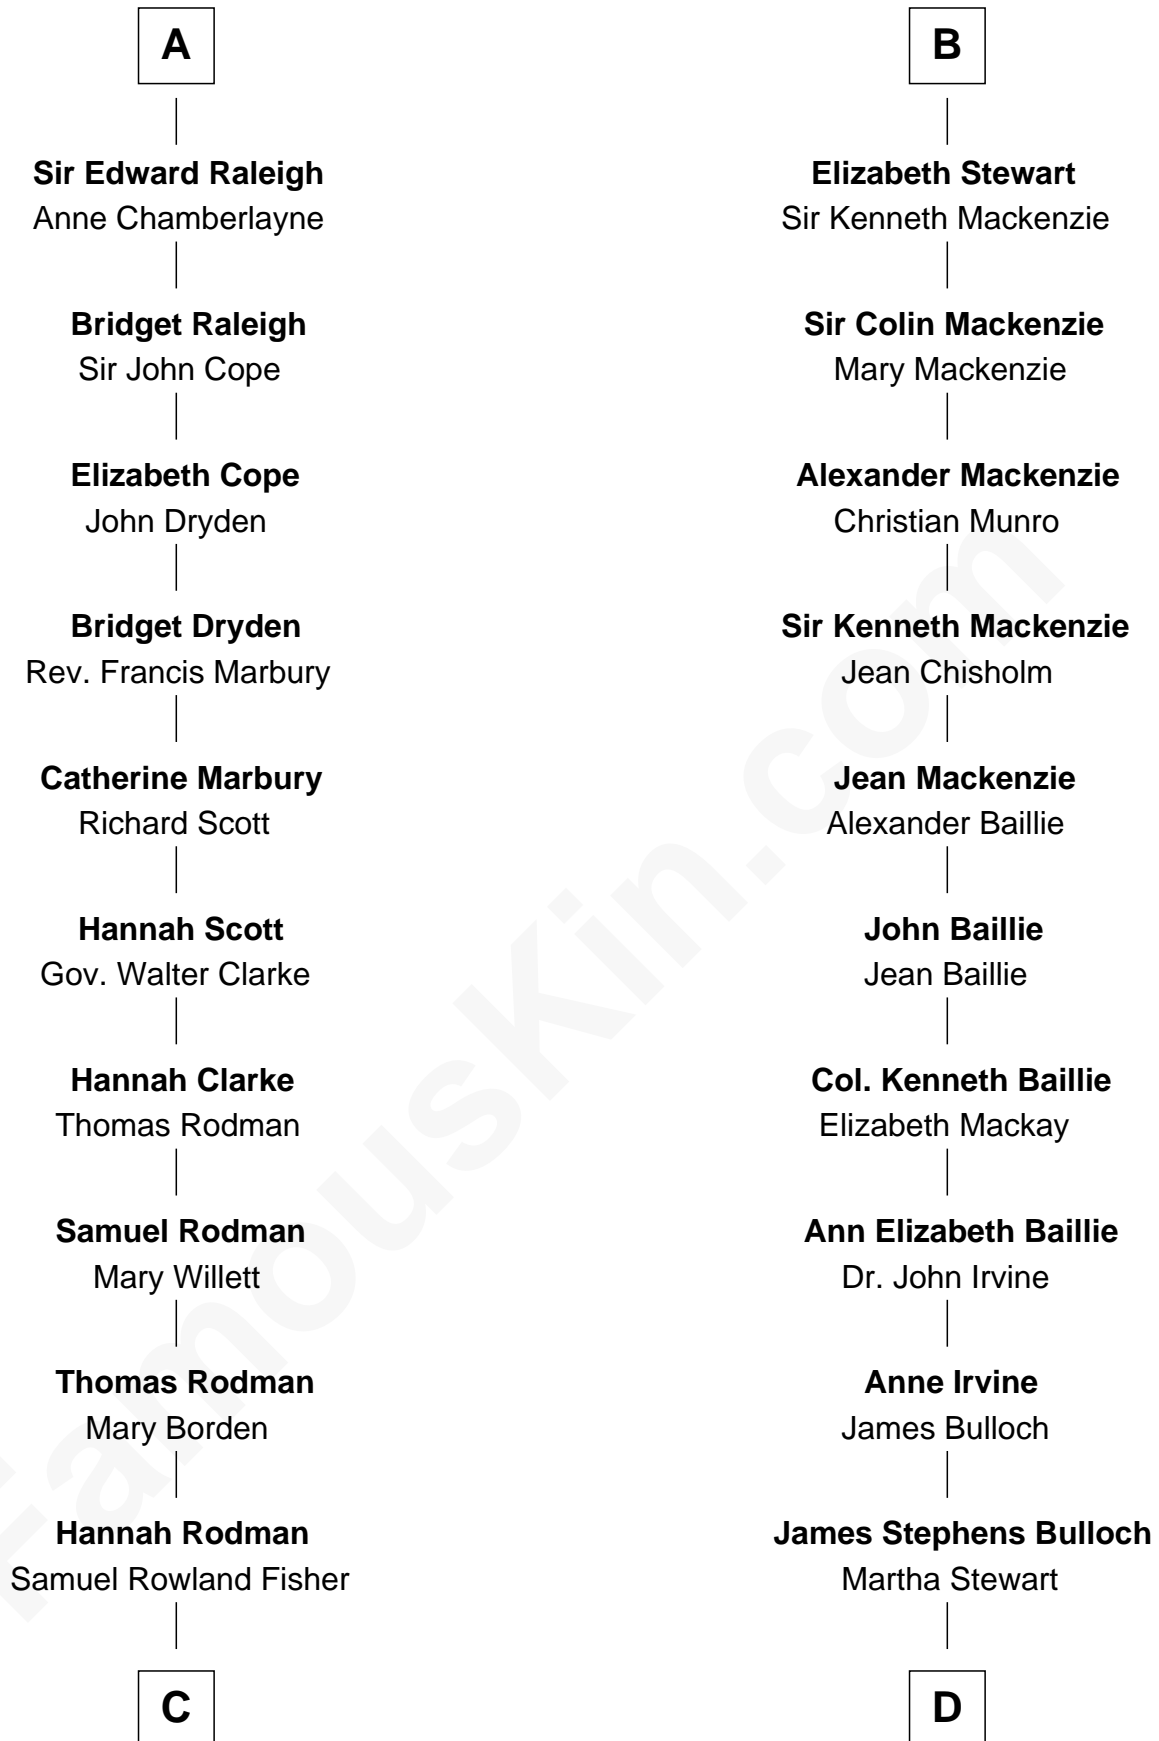

FamousKin.com

Relationship Chart of

Joseph Wharton

Founder of the Wharton School of Business

18th cousin of

Theodore Roosevelt
26th U.S. President

C

Deborah Fisher
William Wharton

Joseph Wharton

Founder, Wharton School of Business

D

Martha Bulloch
Theodore Roosevelt

Theodore Roosevelt

26th U.S. President

FamousKin.com