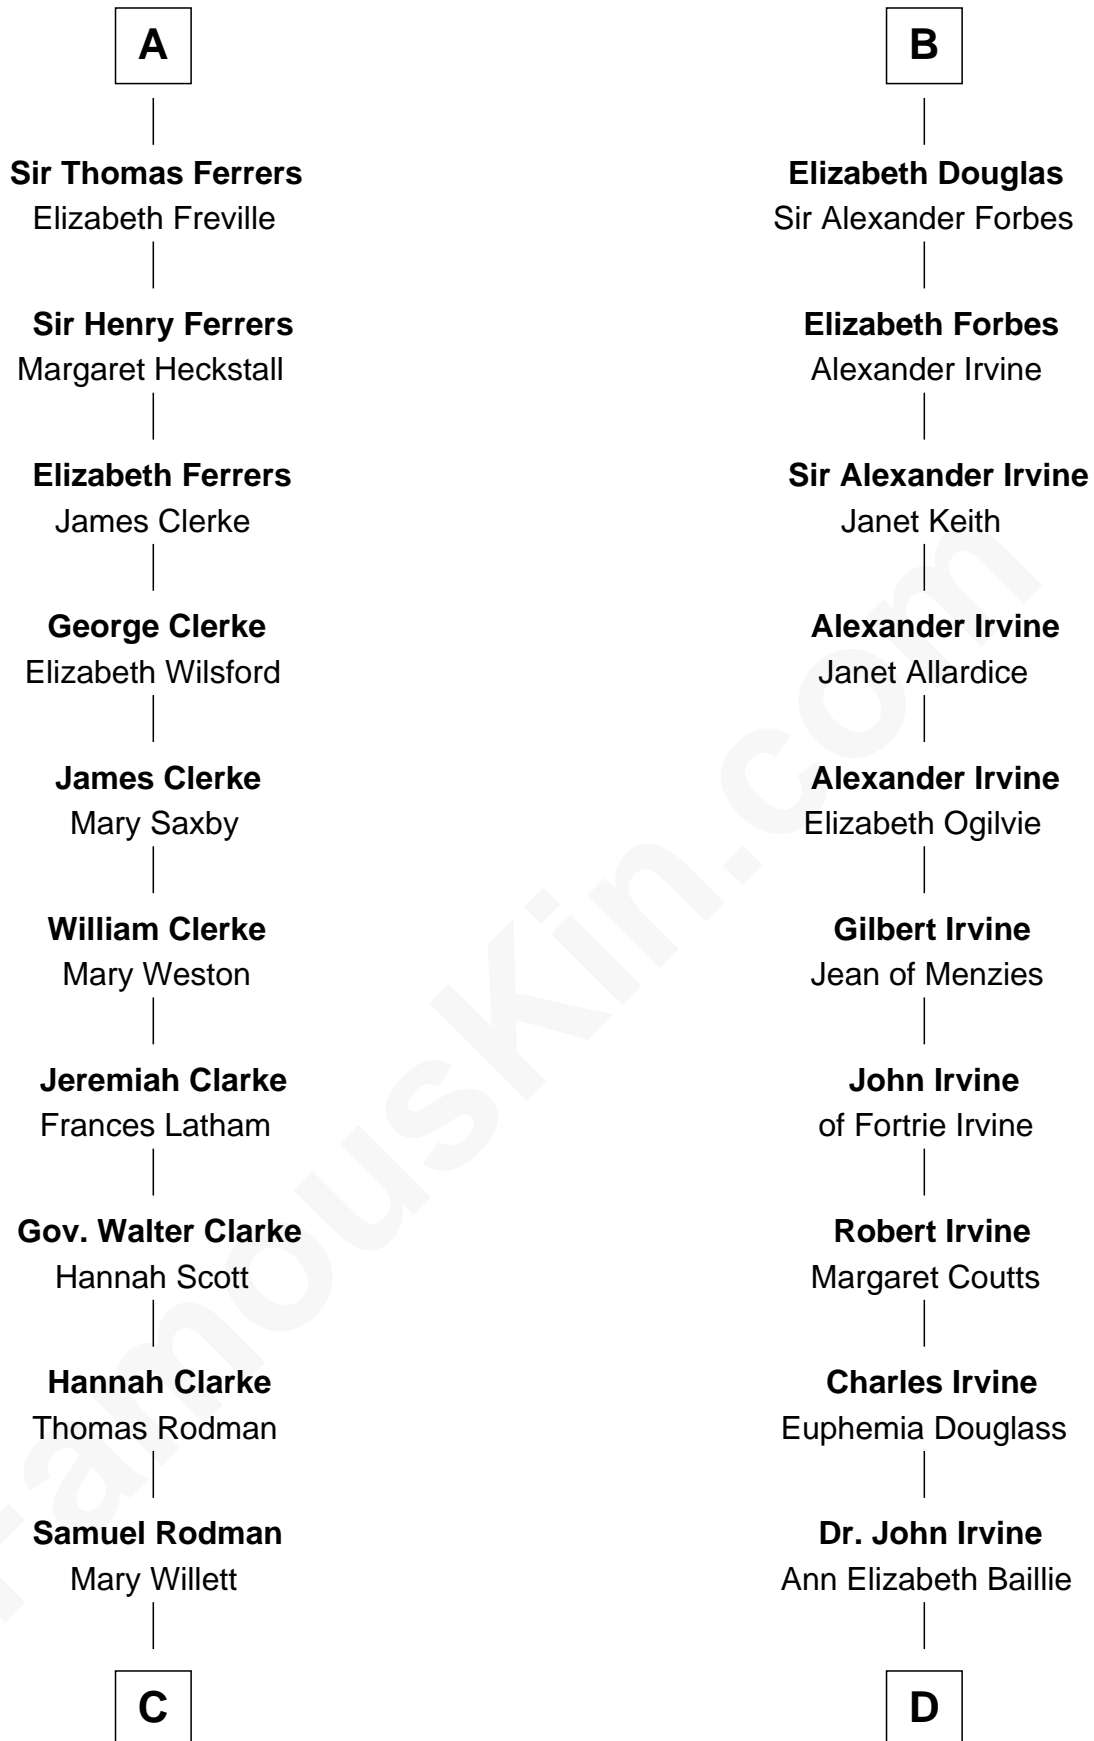

FamousKin.com Relationship Chart of

Joseph Wharton

Founder of the Wharton School of Business

20th cousin of

Theodore Roosevelt

26th U.S. President

Gilbert de Clare

Isabel Marshal

C

Thomas Rodman

Mary Borden

Hannah Rodman

Samuel Rowland Fisher

Deborah Fisher

William Wharton

Joseph Wharton