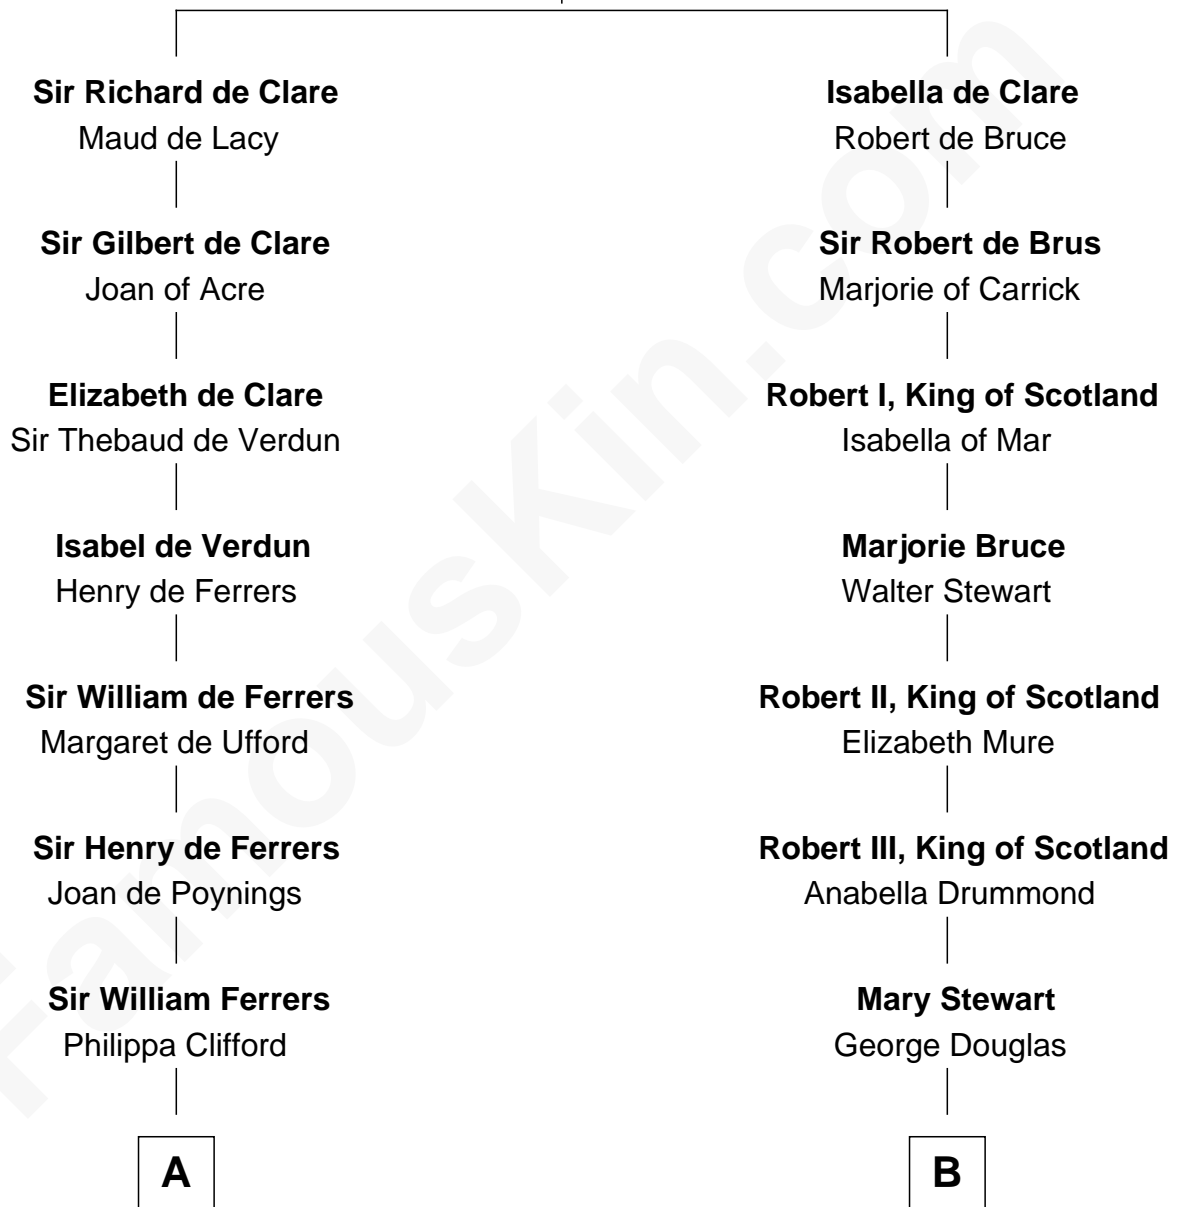

FamousKin.com Relationship Chart of

Joseph Wharton

Founder of the Wharton School of Business

20th cousin of

Theodore Roosevelt

26th U.S. President

Gilbert de Clare

Isabel Marshal

C

Thomas Rodman

Mary Borden

Hannah Rodman

Samuel Rowland Fisher

Deborah Fisher

William Wharton

Joseph Wharton