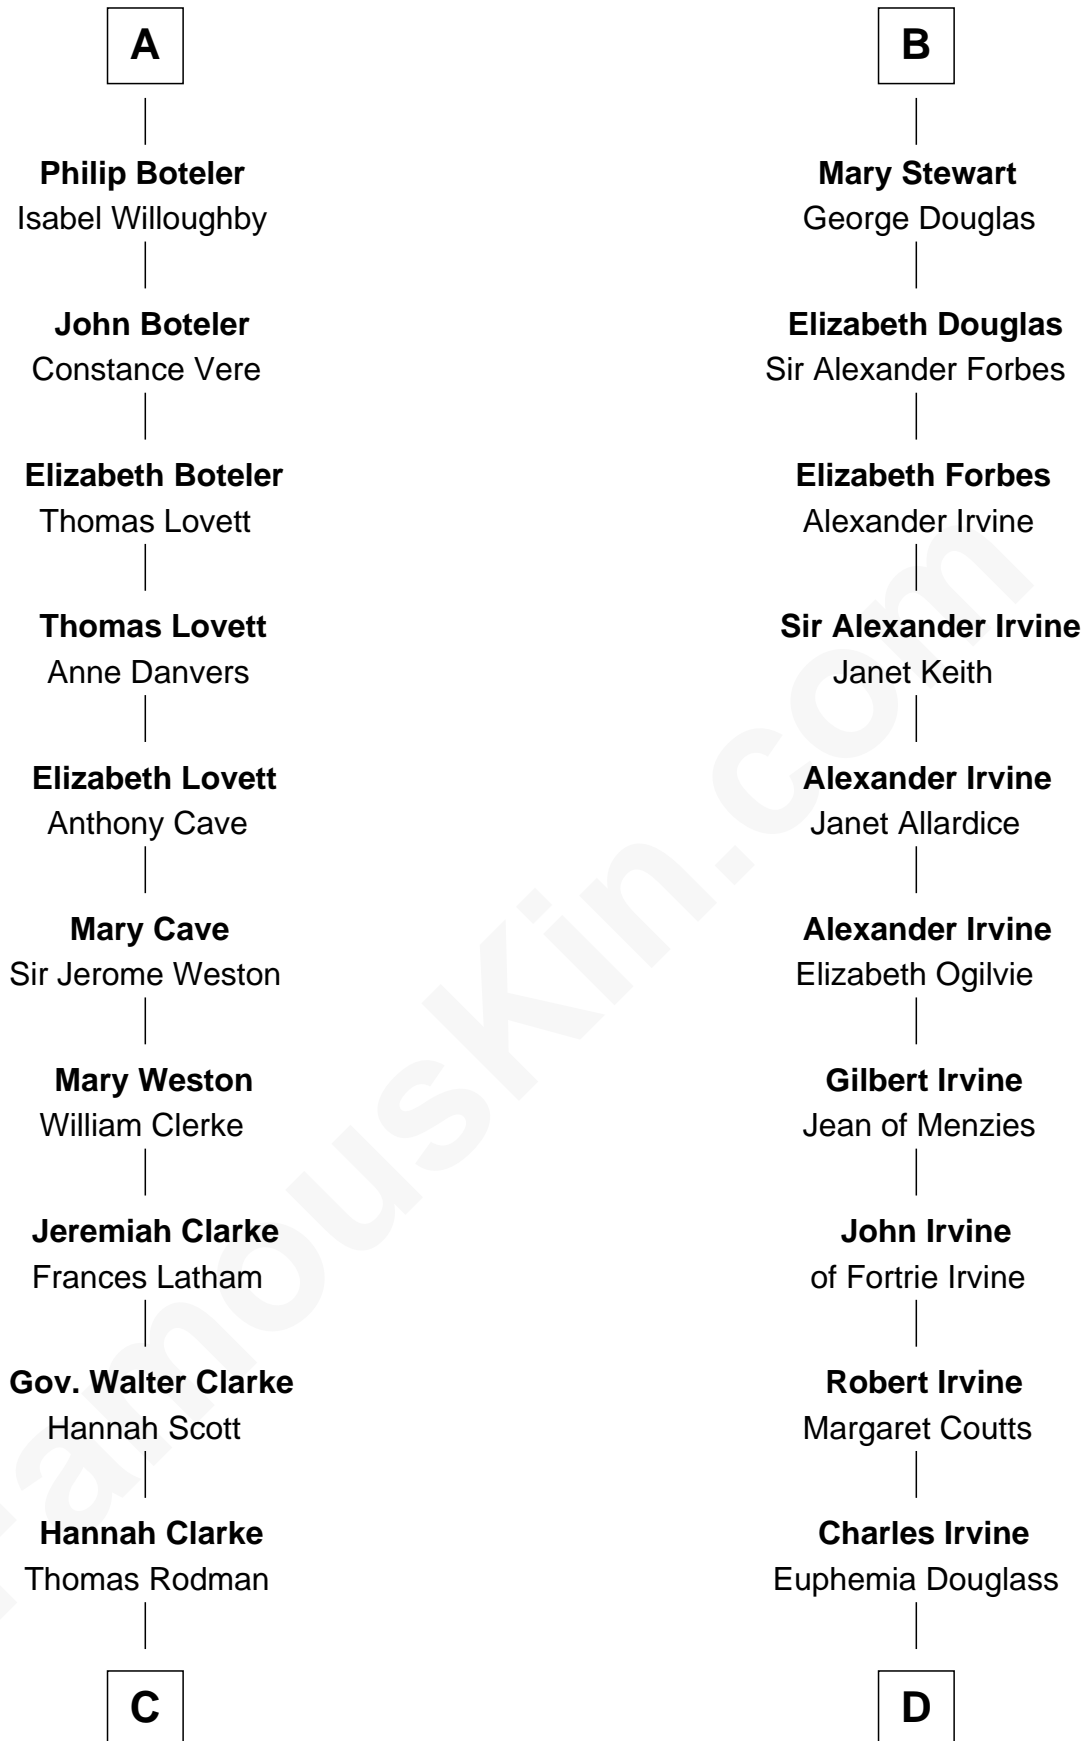

FamousKin.com

Relationship Chart of

Joseph Wharton

Founder of the Wharton School of Business

21st cousin of

Theodore Roosevelt

26th U.S. President

David of Huntingdon

Maud of Chester

C

Samuel Rodman

Mary Willett

Thomas Rodman

Mary Borden

Hannah Rodman

Samuel Rowland Fisher

Deborah Fisher

William Wharton

Joseph Wharton

Founder, Wharton School of Business

D

Dr. John Irvine

Ann Elizabeth Baillie

Anne Irvine

James Bulloch

James Stephens Bulloch

Martha Stewart

Martha Bulloch

Theodore Roosevelt

Theodore Roosevelt

26th U.S. President