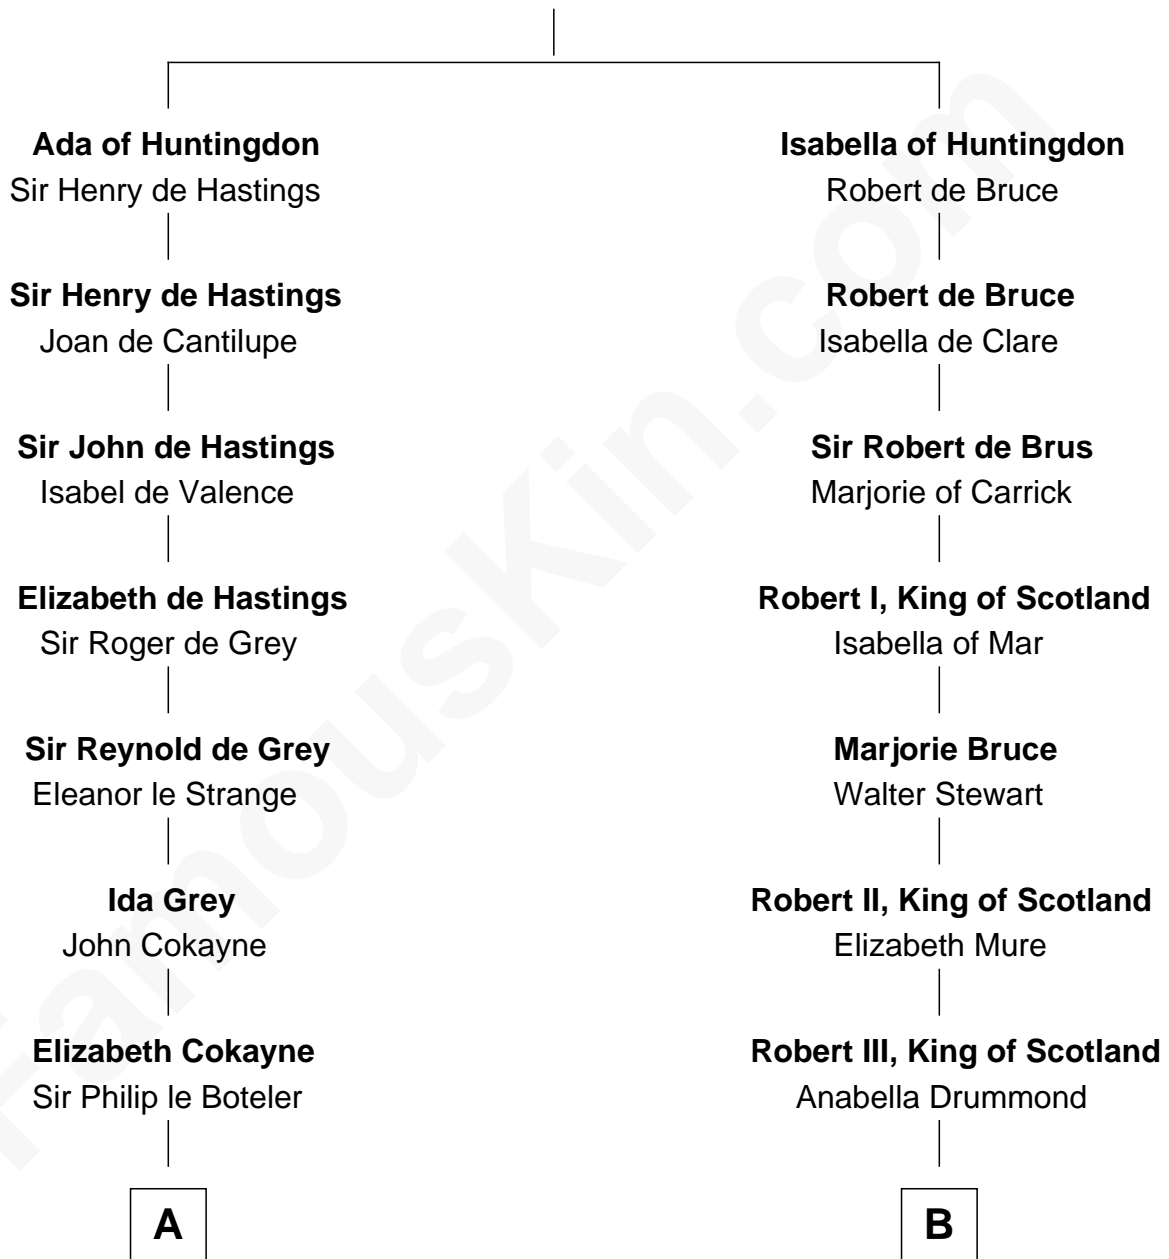

FamousKin.com

Relationship Chart of

Joseph Wharton

Founder of the Wharton School of Business

21st cousin of

Theodore Roosevelt

26th U.S. President

David of Huntingdon

Maud of Chester

C

Samuel Rodman

Mary Willett

Thomas Rodman

Mary Borden

Hannah Rodman

Samuel Rowland Fisher