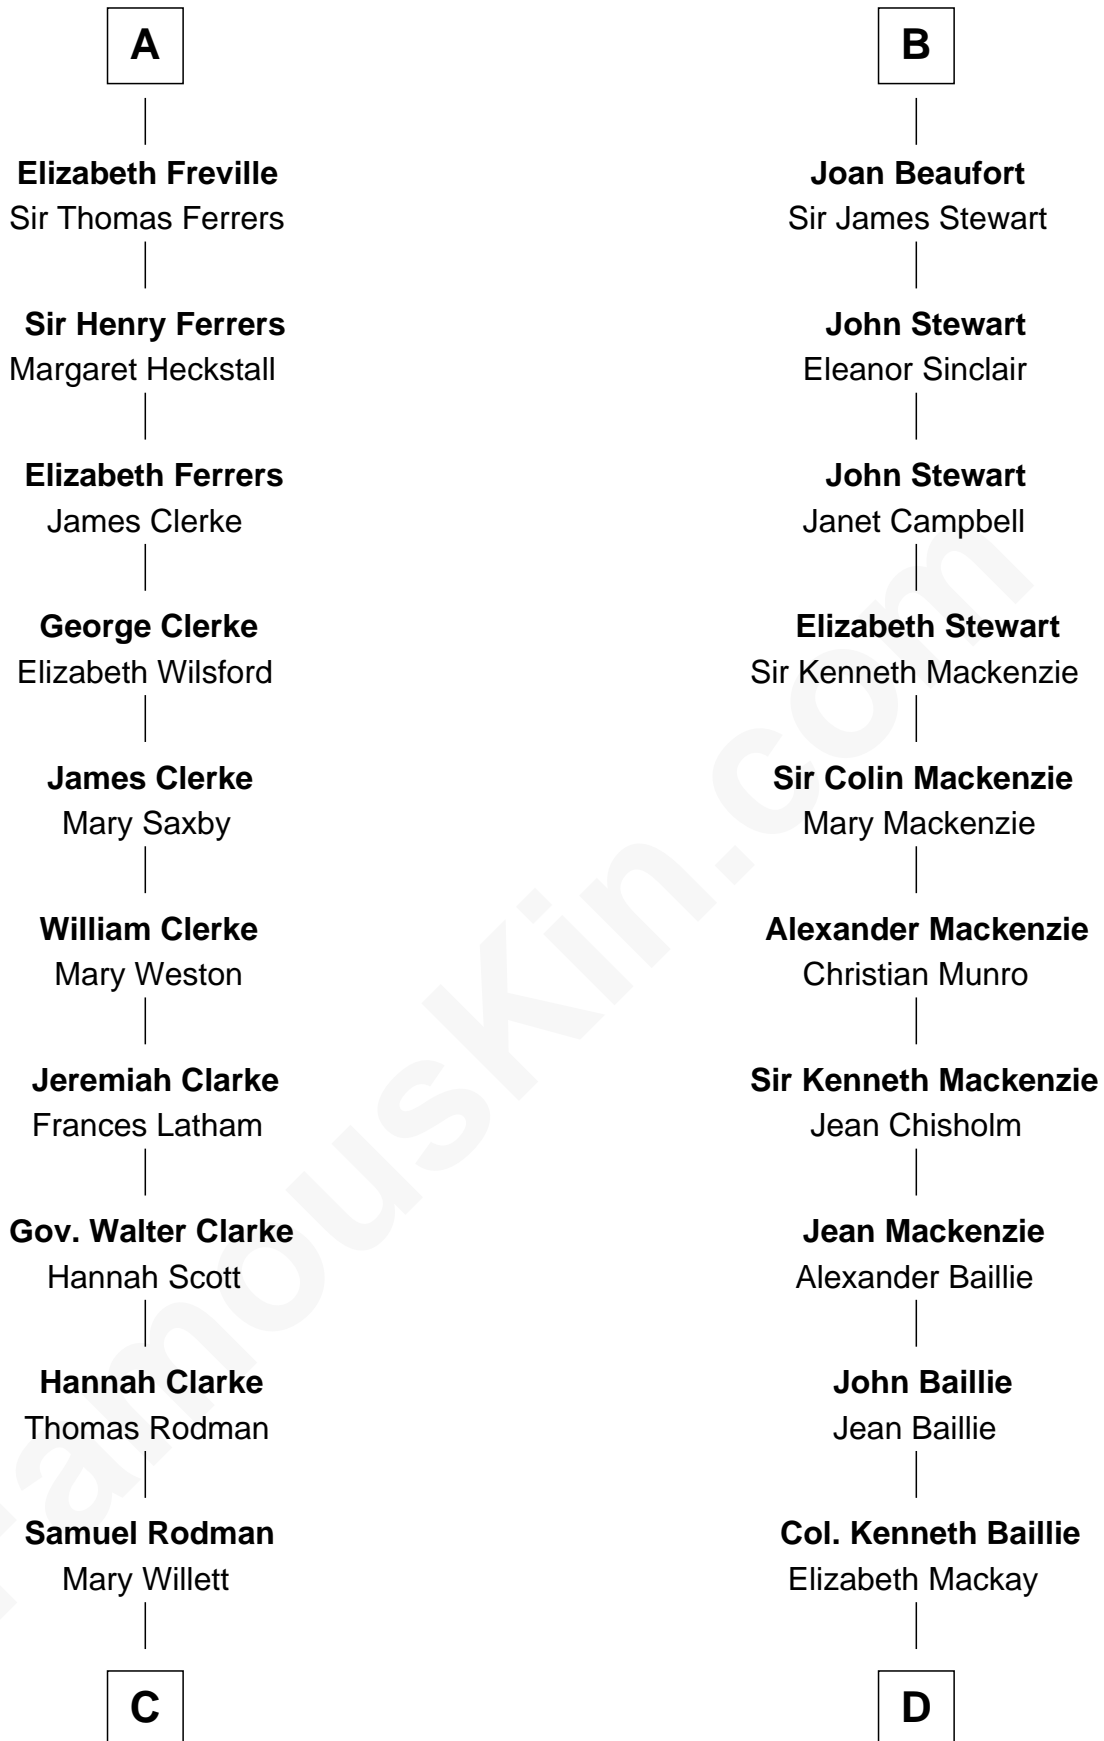

FamousKin.com

Relationship Chart of

Joseph Wharton

Founder of the Wharton School of Business

20th cousin 1 time removed of

Theodore Roosevelt
26th U.S. President

Sir William Longespee
Ela of Salisbury

C

Thomas Rodman

Mary Borden

Hannah Rodman

Samuel Rowland Fisher

Deborah Fisher

William Wharton

Joseph Wharton

Founder, Wharton School of Business