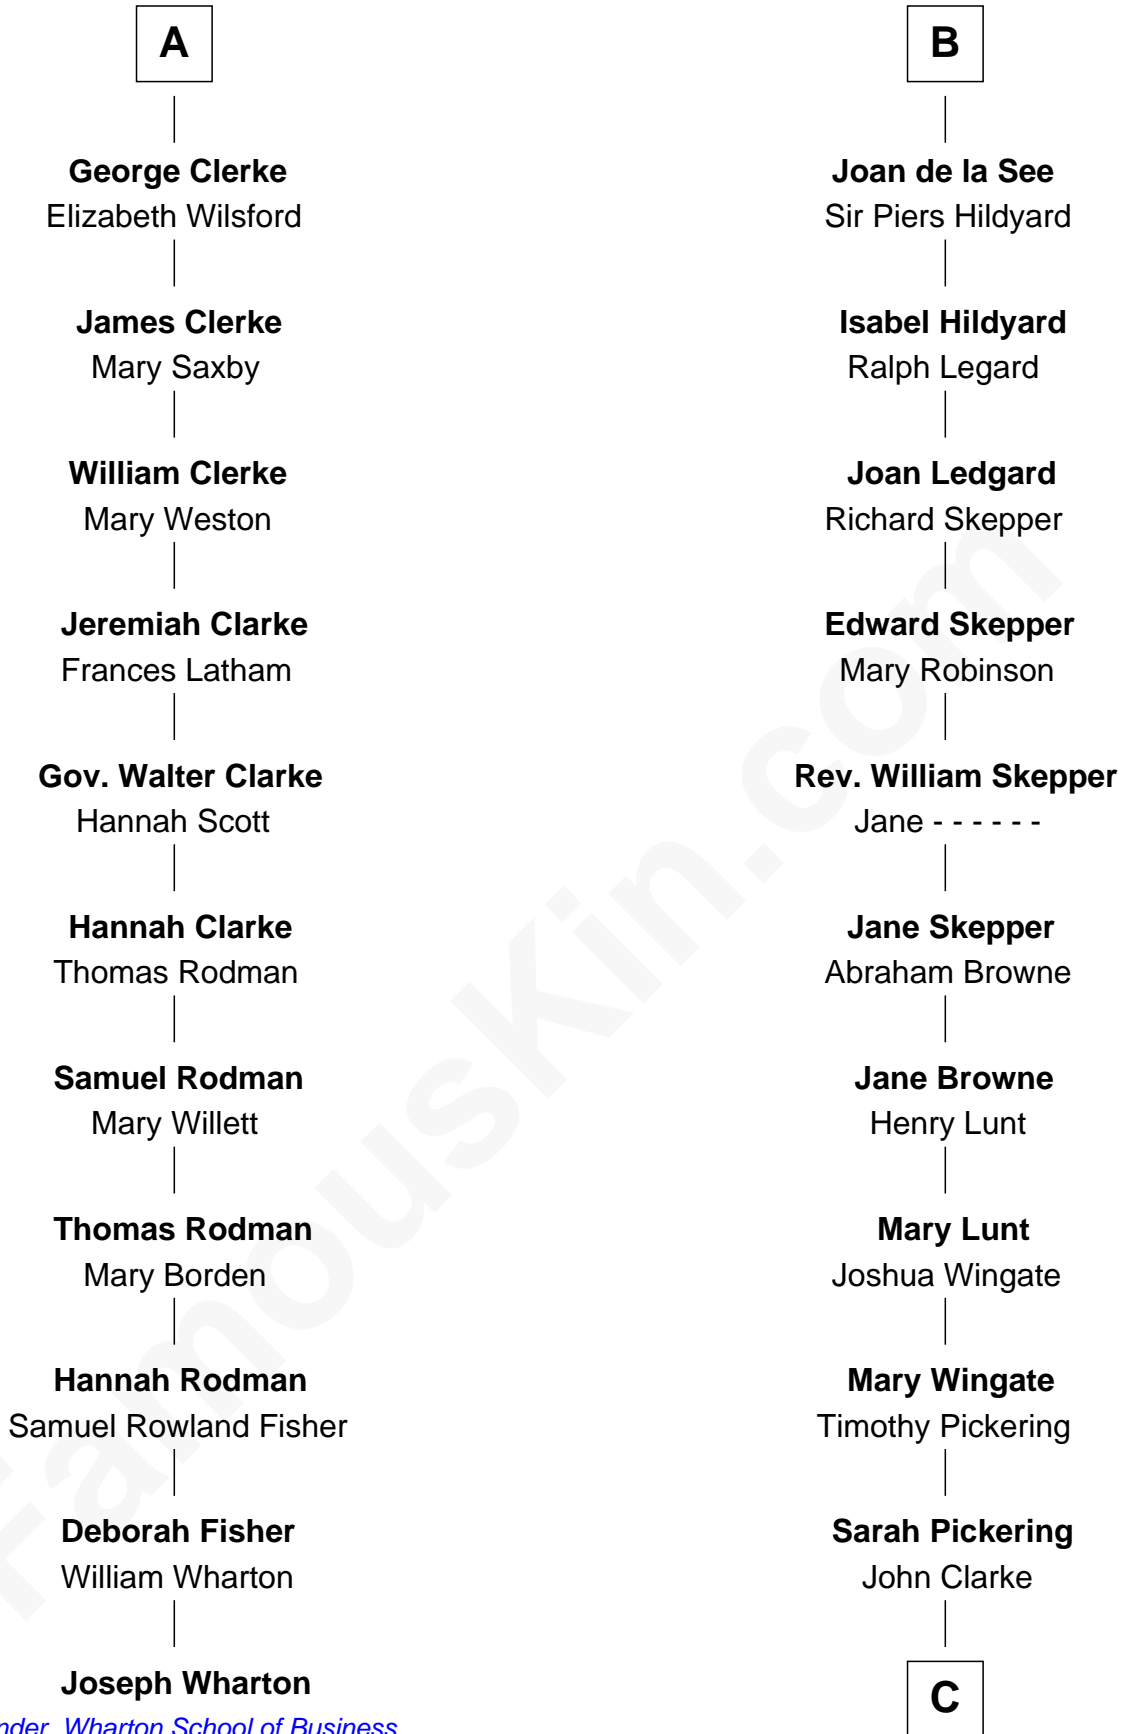

FamousKin.com

Relationship Chart of

Joseph Wharton

Founder of the Wharton School of Business

17th cousin 4 times removed of

Alice (Lee) Roosevelt

First Wife of President Theodore Roosevelt

C

Nancy Clarke

Francis Cabot

Mary Ann Cabot

Nathaniel Cabot Lee

John Clarke Lee

Harriet Paine Rose

George Cabot Lee

Caroline Watts Haskell

Alice (Lee) Roosevelt

Wife of President Theodore Roosevelt

FamousKin.com