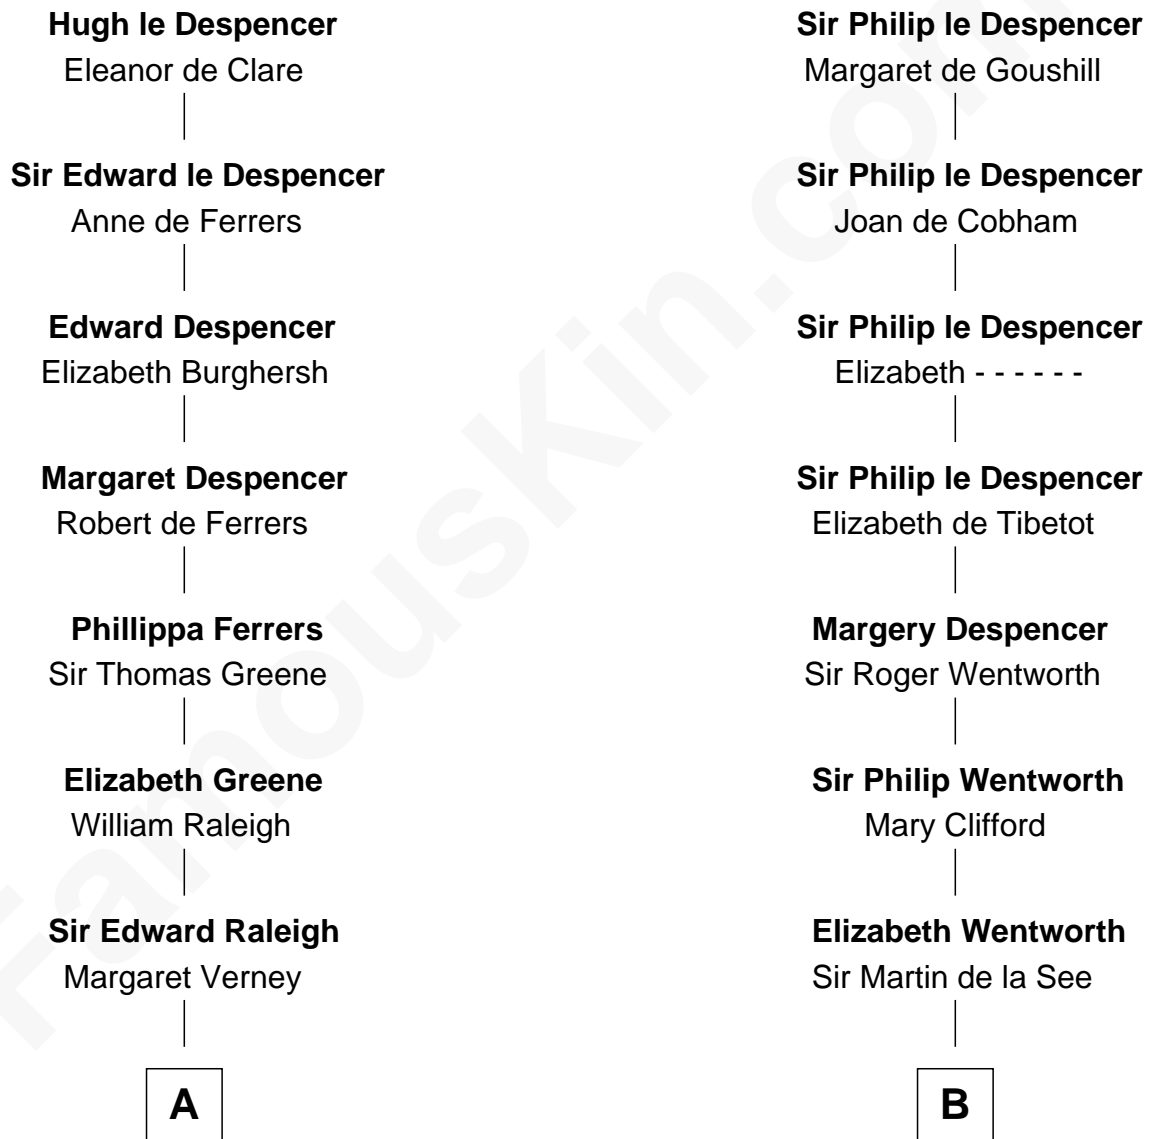

## Relationship Chart of

### Joseph Wharton

*Founder of the Wharton School of Business*

**18th cousin 3 times removed of**

### Alice (Lee) Roosevelt

*First Wife of President Theodore Roosevelt*

**Sir Hugh le Despencer**  
Isabella de Beauchamp

**C**

**Deborah Fisher**  
William Wharton

**Joseph Wharton**

*Founder, Wharton School of Business*