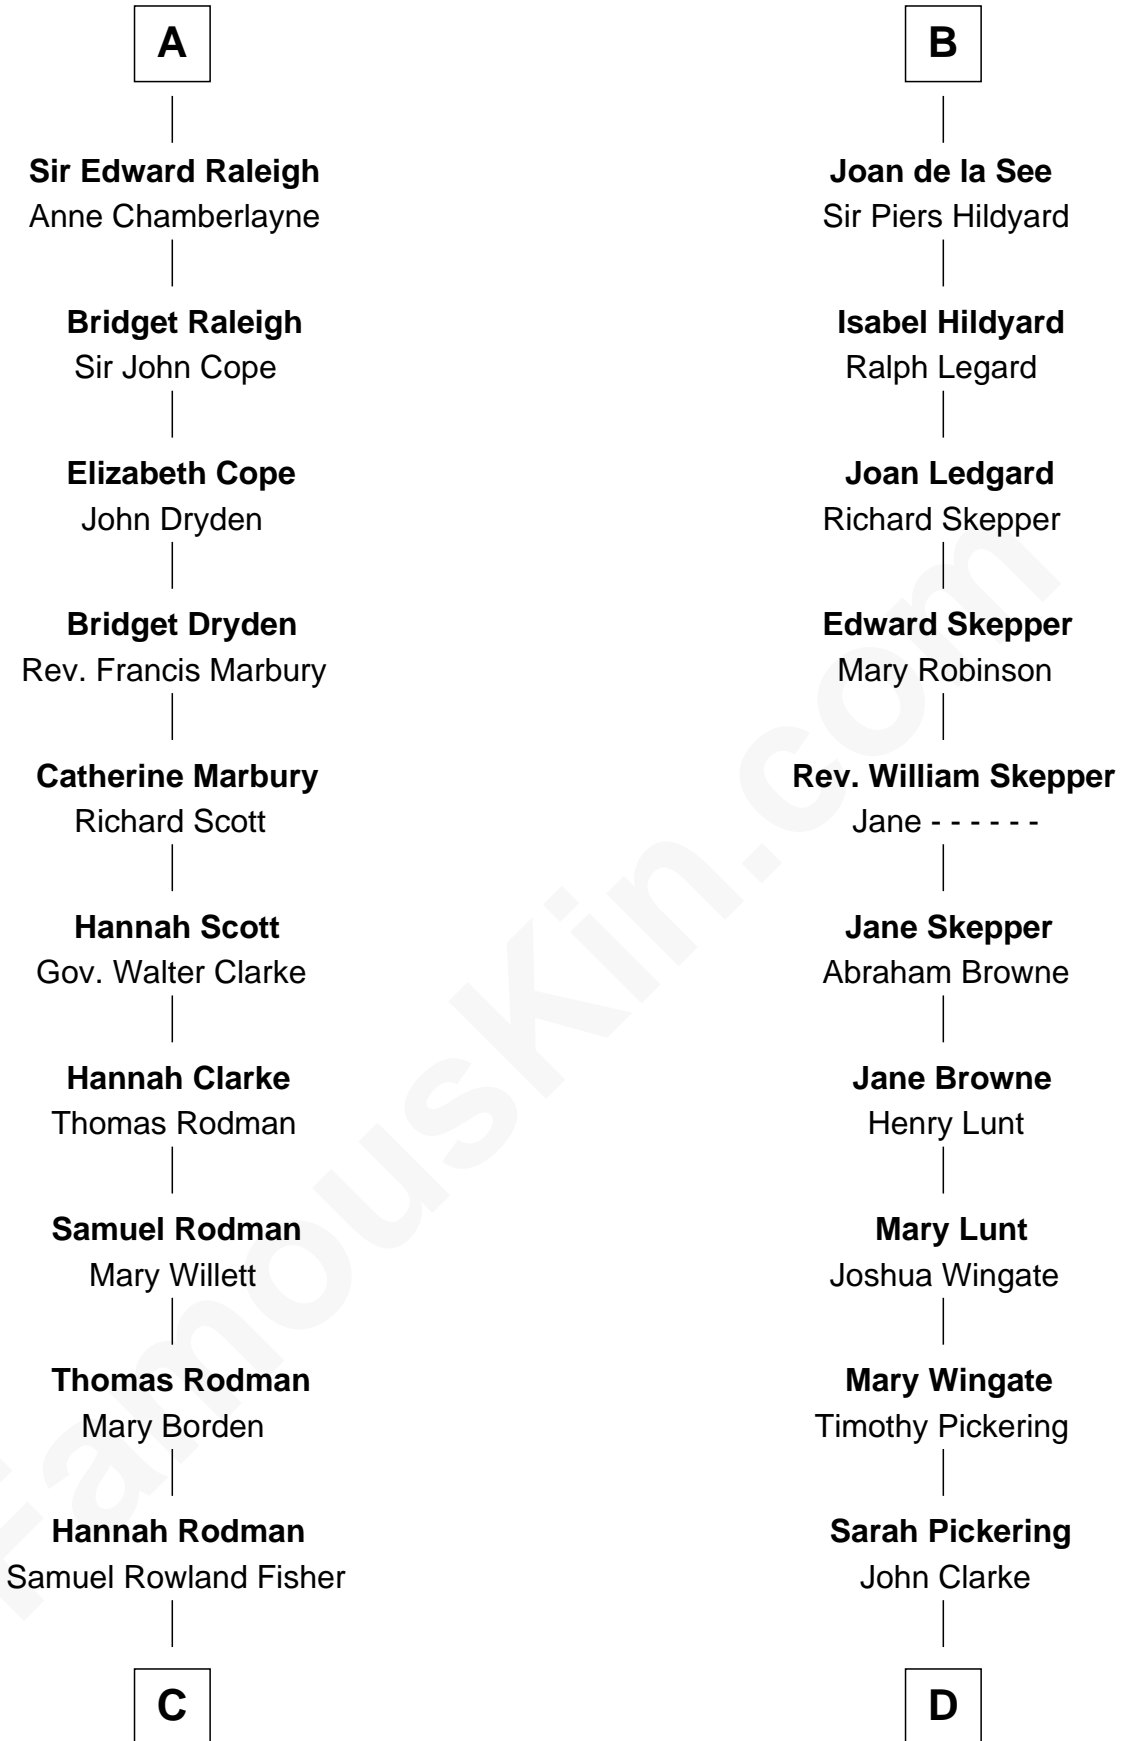

## Relationship Chart of

### Joseph Wharton

*Founder of the Wharton School of Business*

**18th cousin 3 times removed of**

### Alice (Lee) Roosevelt

*First Wife of President Theodore Roosevelt*

**Sir Hugh le Despencer**  
Isabella de Beauchamp

**C**

**Deborah Fisher**  
William Wharton

**Joseph Wharton**

*Founder, Wharton School of Business*