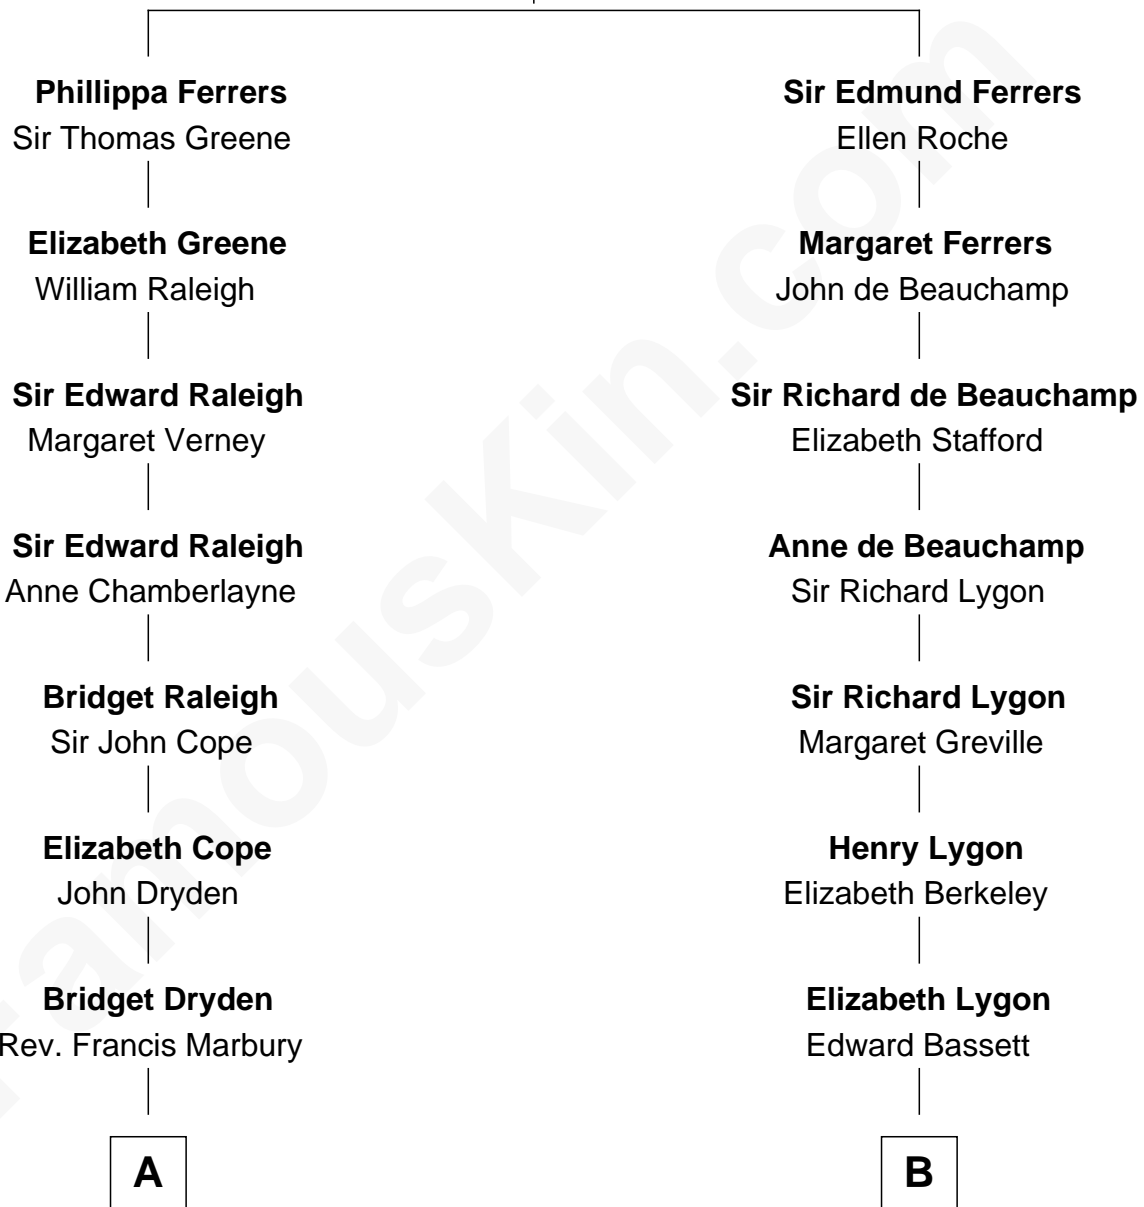

FamousKin.com

Relationship Chart of

Joseph Wharton

Founder of the Wharton School of Business

14th cousin 5 times removed of

James Taylor

Singer-Songwriter

Robert de Ferrers
Margaret Despencer

C

Theodosia Haynes

Alexander Taylor

Dr. Isaac Montrose Taylor

Gertrude Arline Woodard

James Taylor

Singer-Songwriter

FamousKin.com