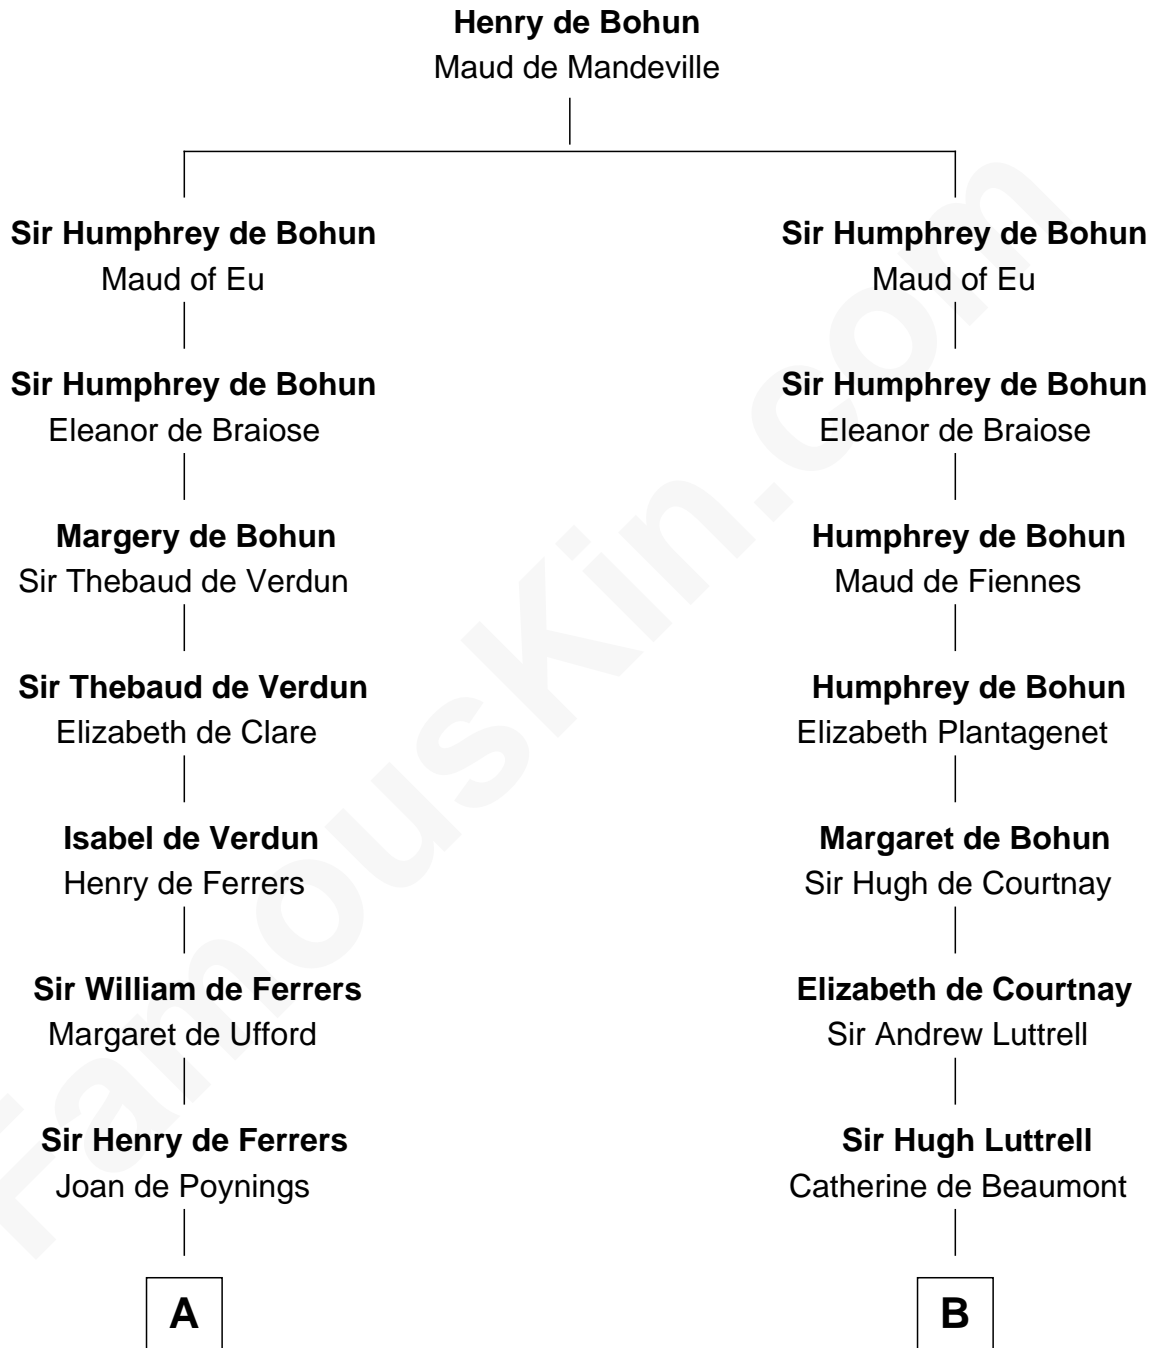

FamousKin.com

Relationship Chart of

Joseph Wharton

Founder of the Wharton School of Business

17th cousin 4 times removed of

Carter Braxton

Signer of the Declaration of Independence

C

—
Samuel Rodman

Mary Willett

—
Thomas Rodman

Mary Borden

—
Hannah Rodman

Samuel Rowland Fisher

—
Deborah Fisher

William Wharton

—
Joseph Wharton

Founder, Wharton School of Business

FamousKin.com