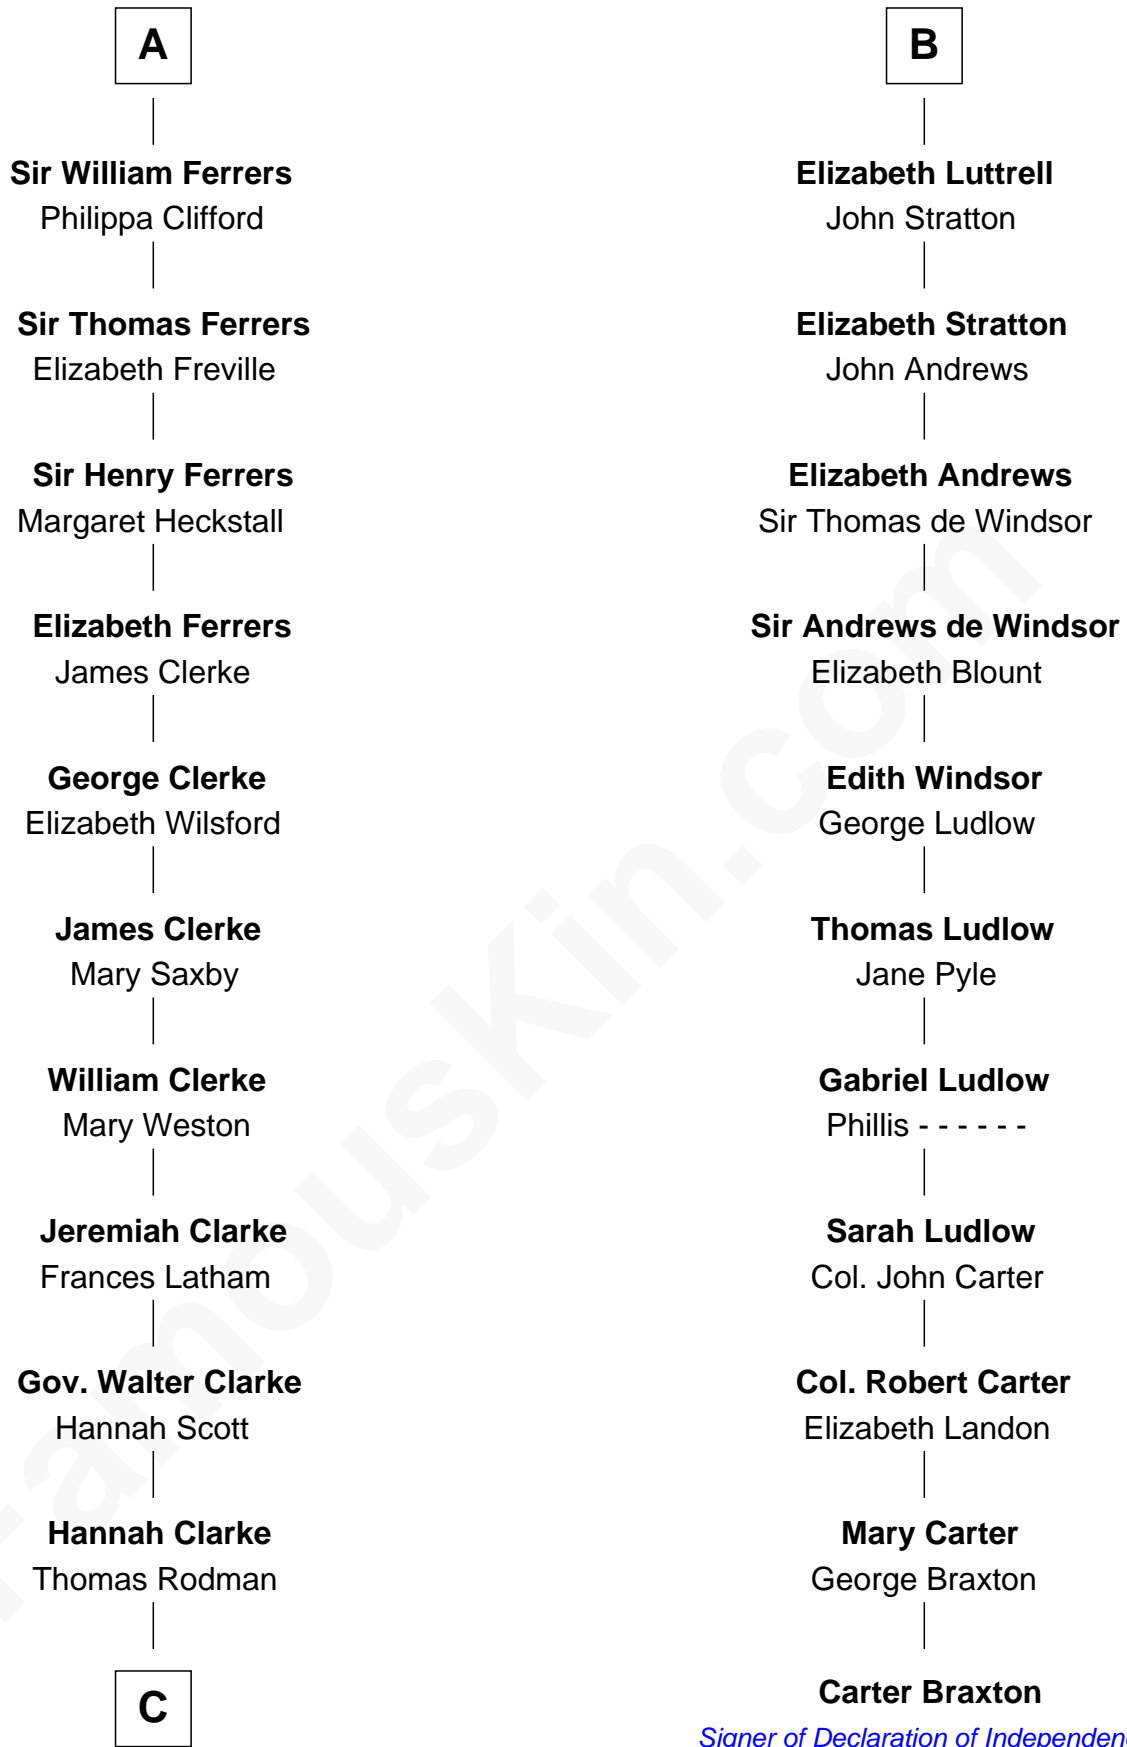

FamousKin.com

Relationship Chart of

Joseph Wharton

Founder of the Wharton School of Business

17th cousin 4 times removed of

Carter Braxton

Signer of the Declaration of Independence

C

—
Samuel Rodman

Mary Willett

—
Thomas Rodman

Mary Borden

—
Hannah Rodman

Samuel Rowland Fisher

—
Deborah Fisher

William Wharton