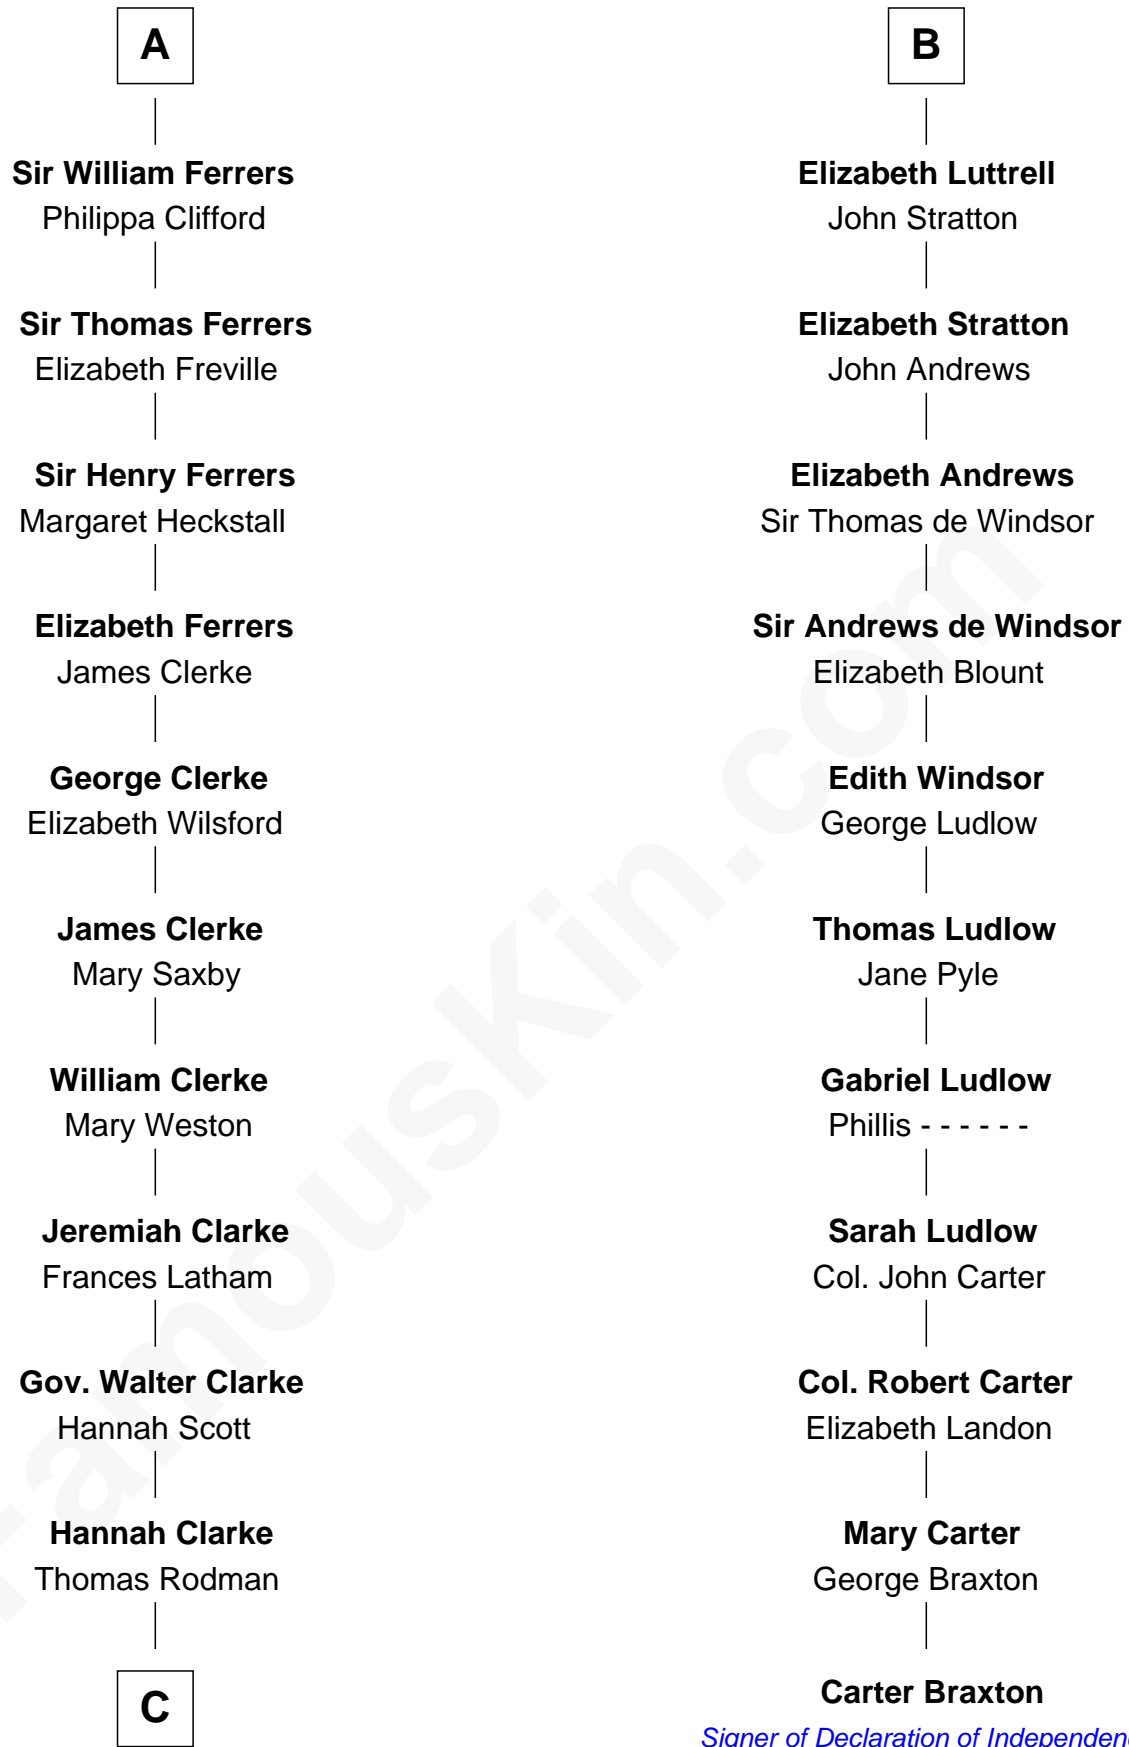

FamousKin.com

Relationship Chart of

Joseph Wharton

Founder of the Wharton School of Business

17th cousin 4 times removed of

Carter Braxton

Signer of the Declaration of Independence

Raoul de Lusgnan

Alice de Eu

C

—
Samuel Rodman

Mary Willett

—
Thomas Rodman

Mary Borden

—
Hannah Rodman

Samuel Rowland Fisher

—
Deborah Fisher

William Wharton

—
Joseph Wharton

Founder, Wharton School of Business

FamousKin.com