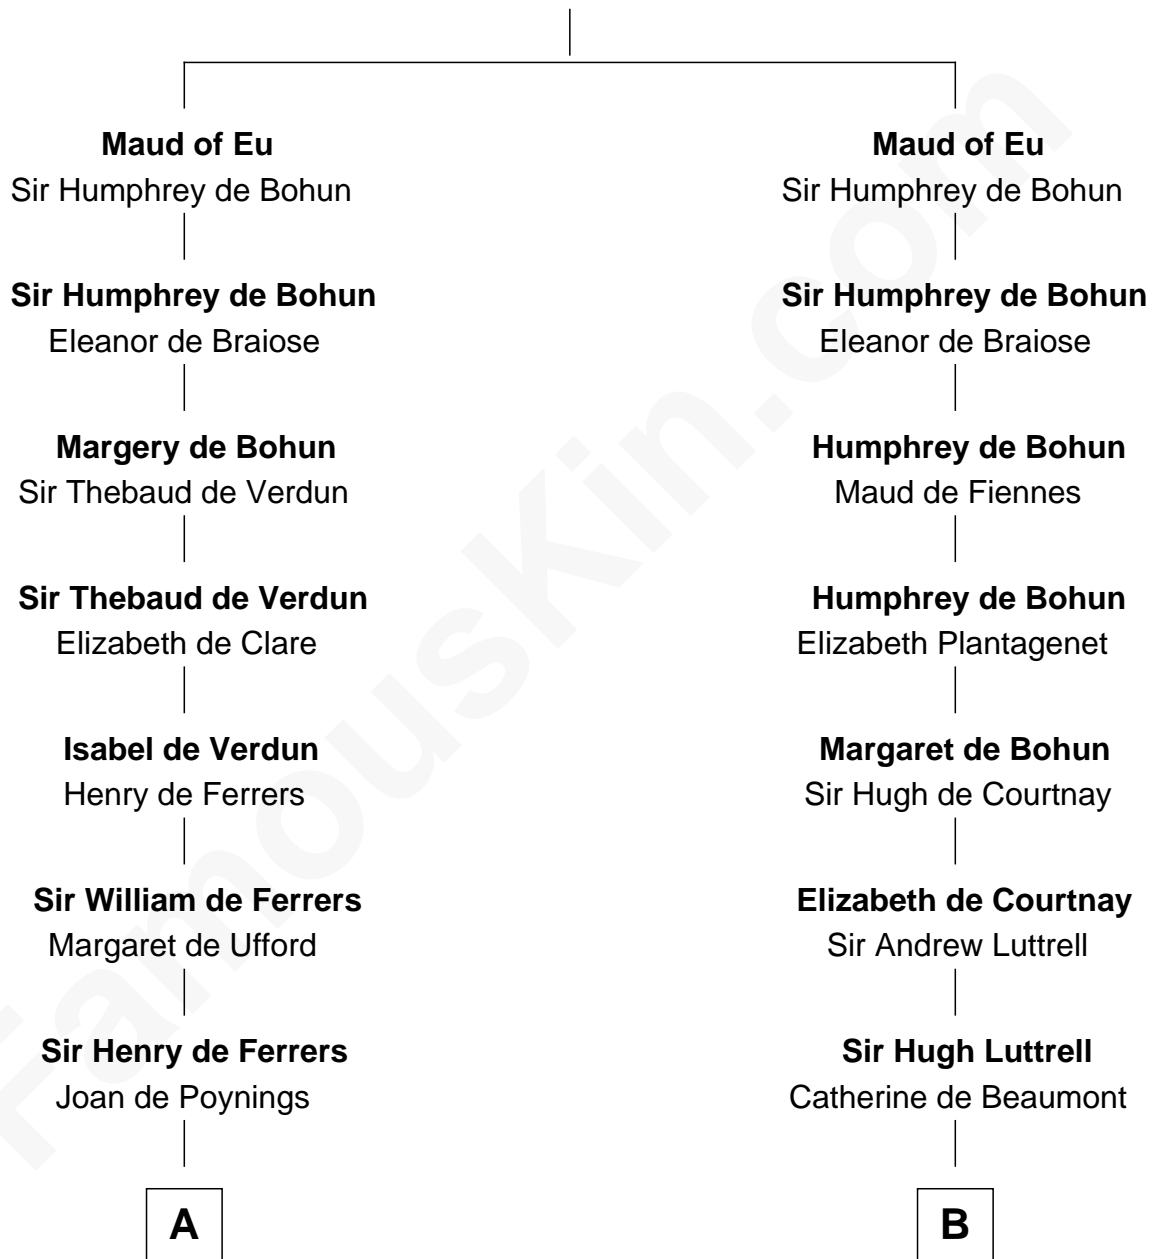

FamousKin.com

Relationship Chart of

Joseph Wharton

Founder of the Wharton School of Business

17th cousin 4 times removed of

Carter Braxton

Signer of the Declaration of Independence

Raoul de Lusgnan

Alice de Eu

C

—
Samuel Rodman

Mary Willett

—
Thomas Rodman

Mary Borden

—
Hannah Rodman

Samuel Rowland Fisher

—
Deborah Fisher

William Wharton

—
Joseph Wharton

Founder, Wharton School of Business

FamousKin.com