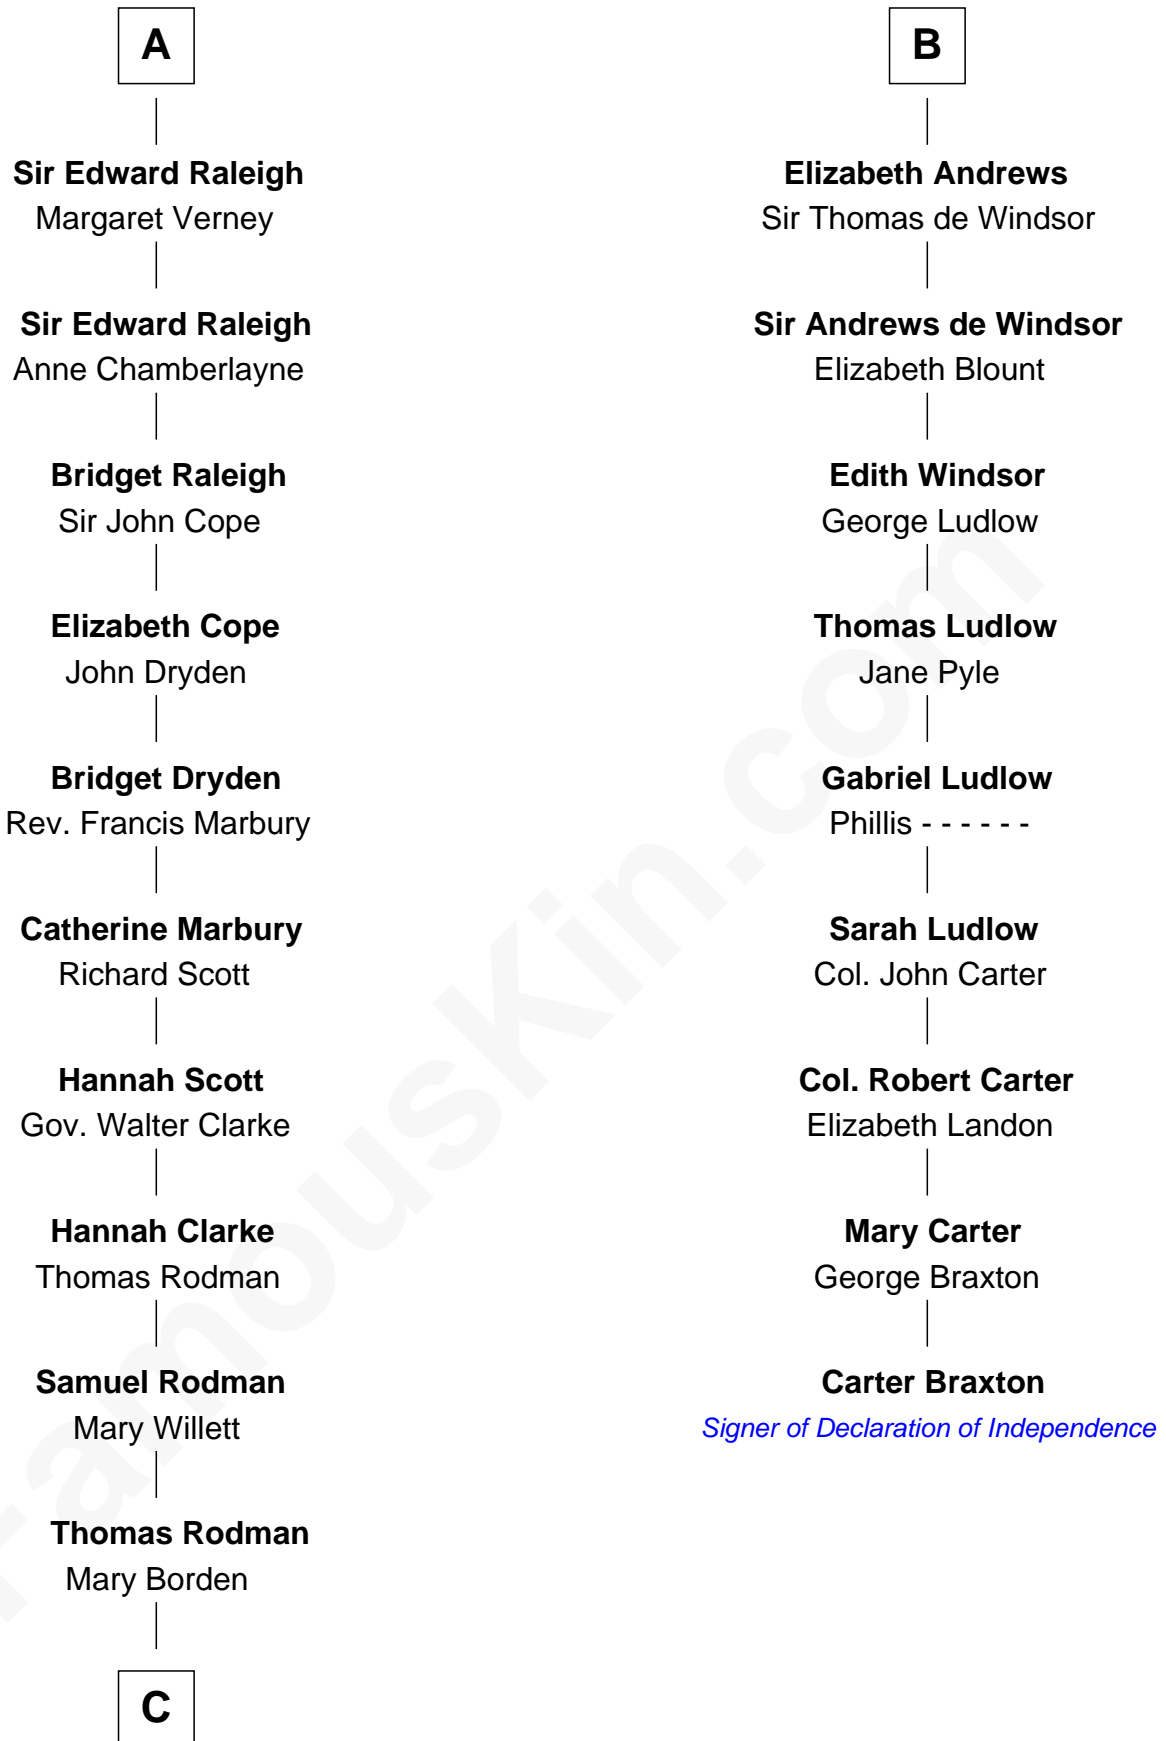

FamousKin.com

Relationship Chart of

Joseph Wharton

Founder of the Wharton School of Business

15th cousin 4 times removed of

Carter Braxton

Signer of the Declaration of Independence

Sir Hugh le Despencer

Aveline Basset

Sir Hugh le Despencer

Isabella de Beauchamp

Hugh le Despencer

Eleanor de Clare

Sir Edward le Despencer

Anne de Ferrers

Edward Despencer

Sir Hugh Luttrell

Catherine de Beaumont

Elizabeth Luttrell

John Stratton

Elizabeth Stratton

John Andrews

B

C

—
Hannah Rodman
Samuel Rowland Fisher

—
Deborah Fisher
William Wharton

—
Joseph Wharton
Founder, Wharton School of Business

FamousKin.com