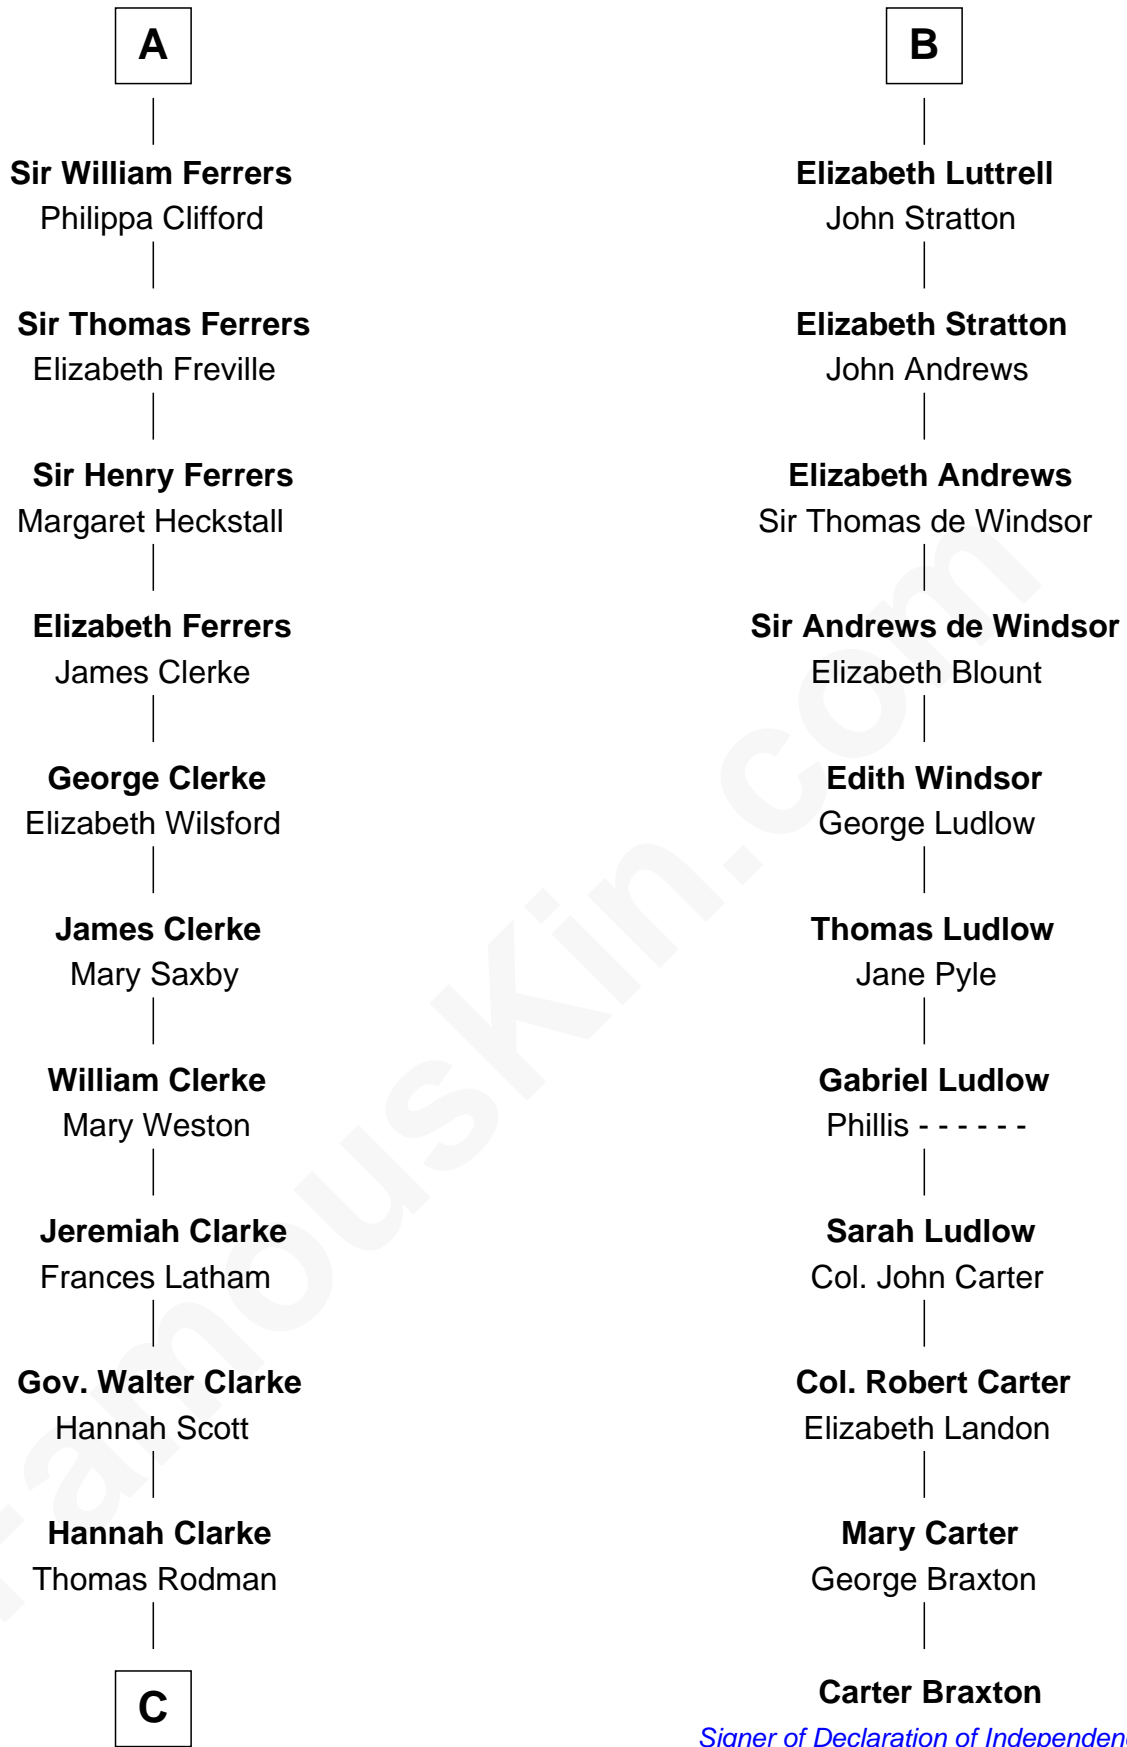

FamousKin.com

Relationship Chart of

Joseph Wharton

Founder of the Wharton School of Business

17th cousin 4 times removed of

Carter Braxton

Signer of the Declaration of Independence

Sir William Marshal

Isabel de Clare

C

—
Samuel Rodman

Mary Willett

—
Thomas Rodman

Mary Borden

—
Hannah Rodman

Samuel Rowland Fisher

—
Deborah Fisher

William Wharton

—
Joseph Wharton

Founder, Wharton School of Business

FamousKin.com