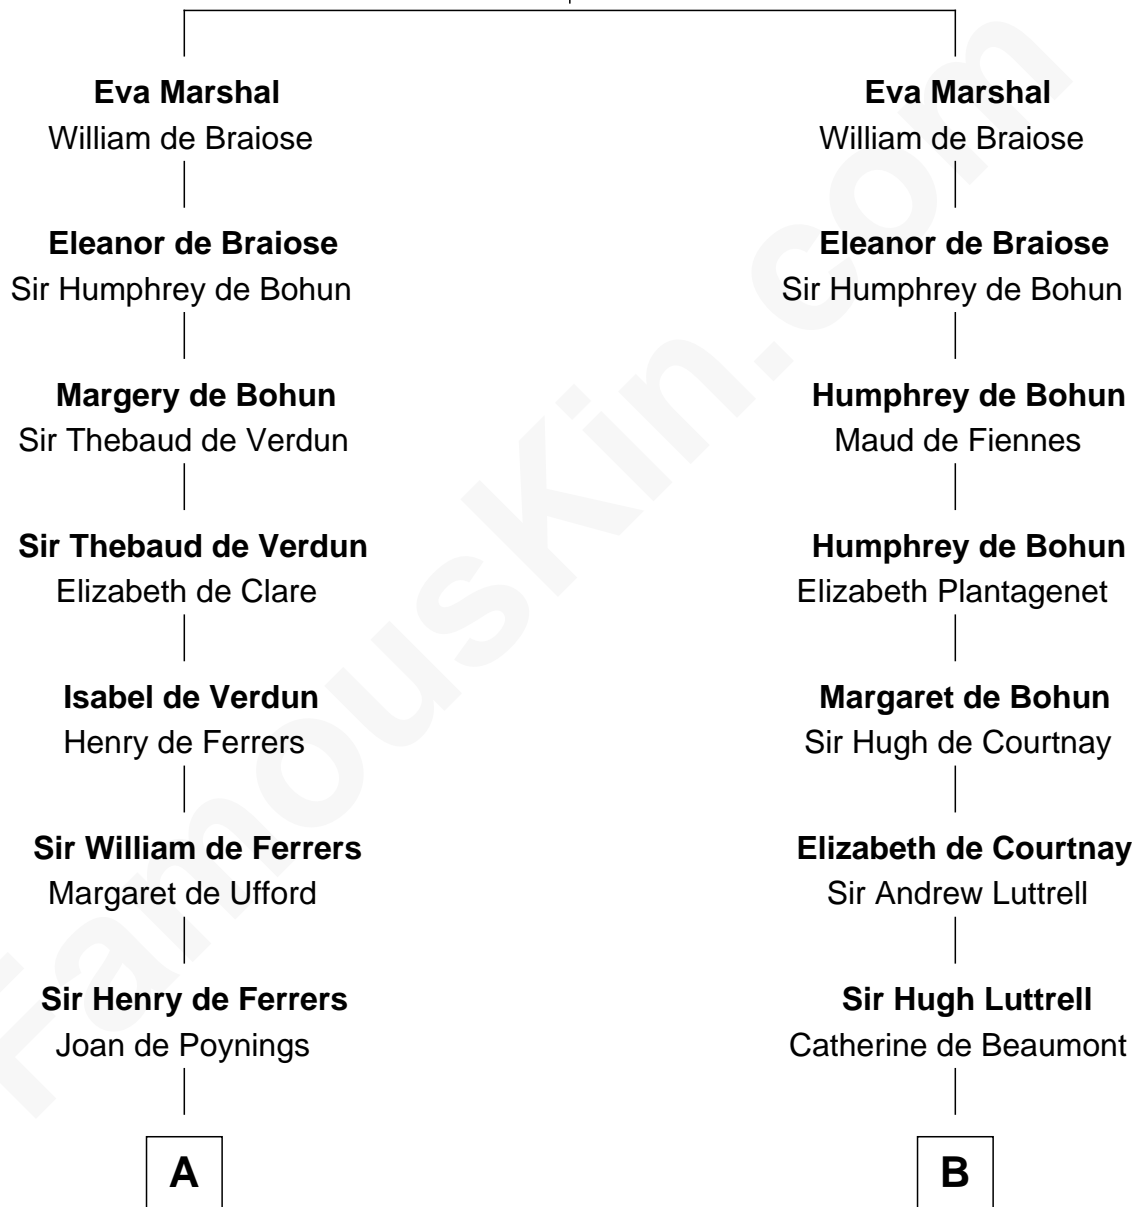

FamousKin.com

Relationship Chart of

Joseph Wharton

Founder of the Wharton School of Business

17th cousin 4 times removed of

Carter Braxton

Signer of the Declaration of Independence

Sir William Marshal

Isabel de Clare

C

—
Samuel Rodman

Mary Willett

—
Thomas Rodman

Mary Borden

—
Hannah Rodman

Samuel Rowland Fisher

—
Deborah Fisher

William Wharton

—
Joseph Wharton

Founder, Wharton School of Business

FamousKin.com