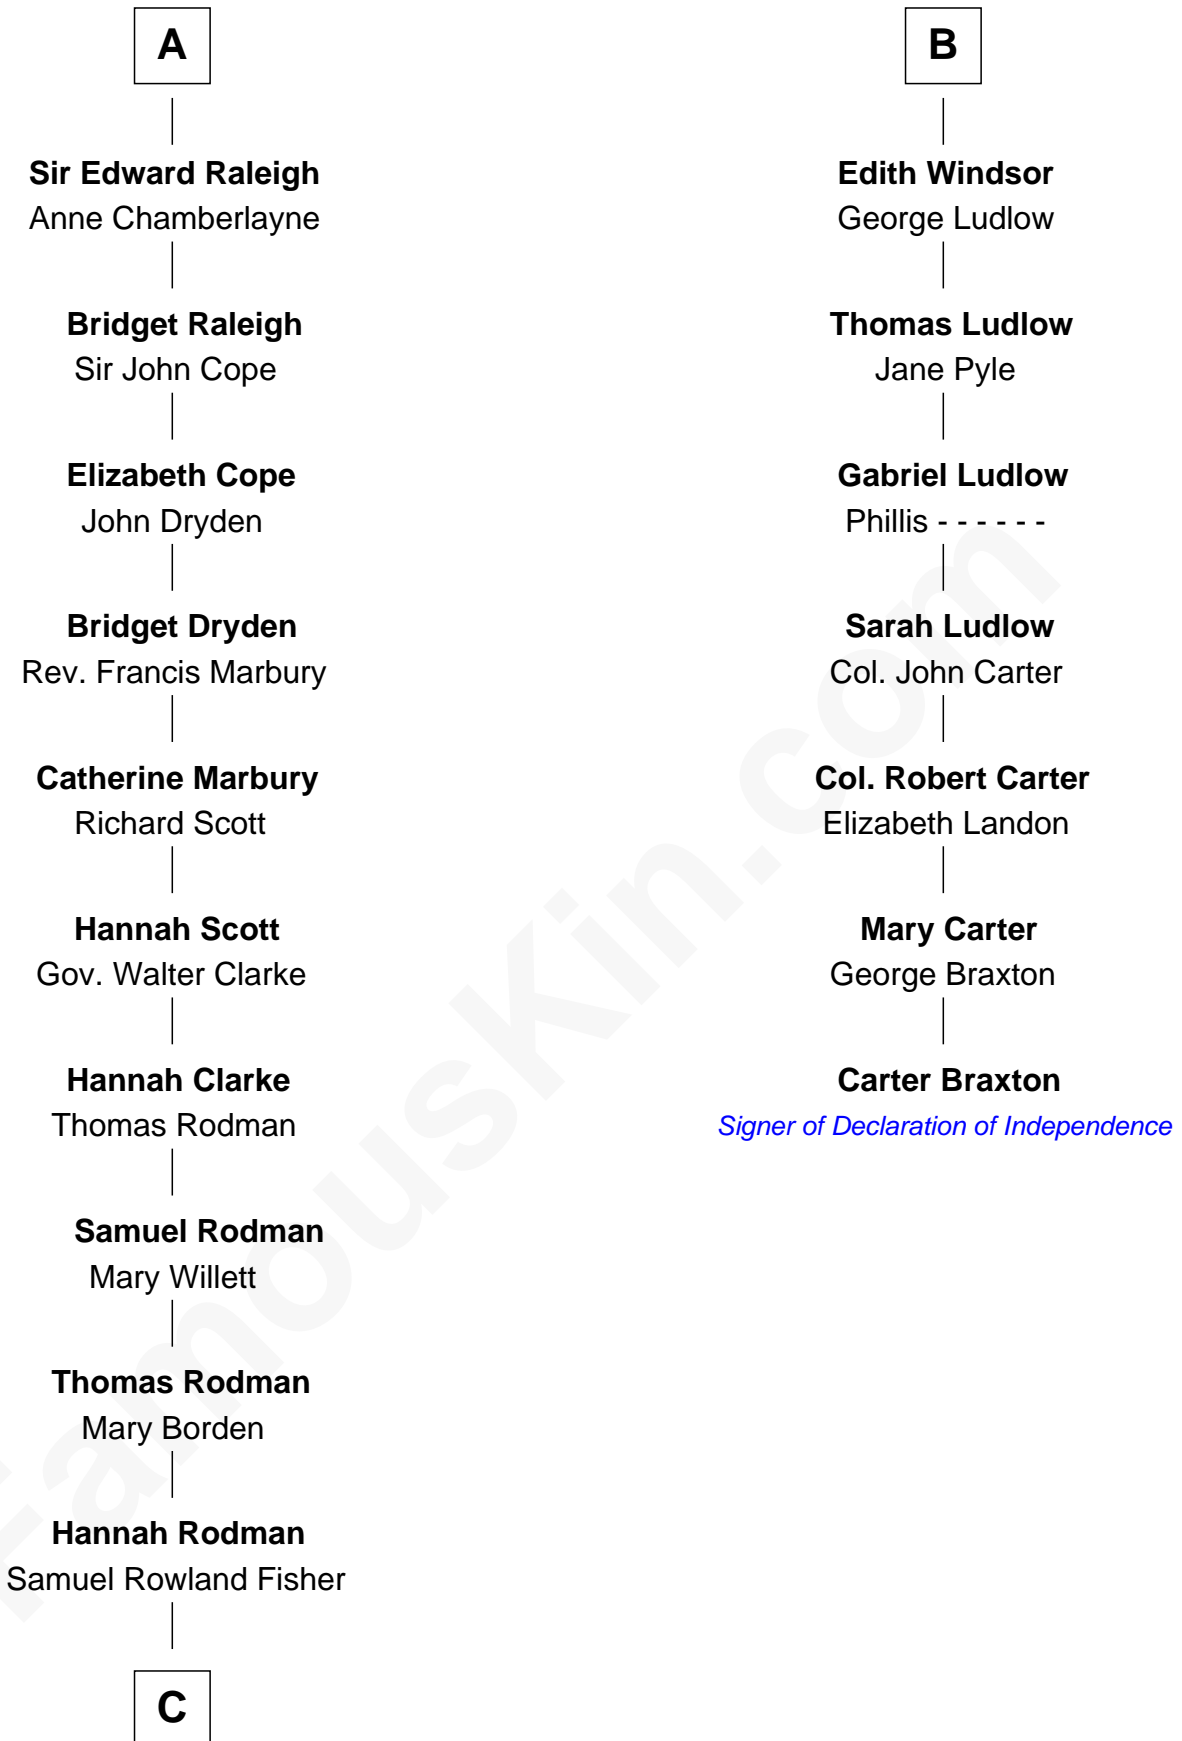

FamousKin.com

Relationship Chart of

Joseph Wharton

Founder of the Wharton School of Business

13th cousin 5 times removed of

Carter Braxton

Signer of the Declaration of Independence

Humphrey de Bohun
Elizabeth Plantagenet

Eleanor de Bohun
Sir James le Boteler

Pernel le Boteler
Sir Gilbert Talbot

Sir Richard Talbot
Ankaret le Strange

Mary Talbot
Sir Thomas Greene

Sir Thomas Greene
Phillippa Ferrers

Elizabeth Greene
William Raleigh

Sir Edward Raleigh
Margaret Verney

A

Margaret de Bohun
Sir Hugh de Courtnay

Elizabeth de Courtnay
Sir Andrew Luttrell

Sir Hugh Luttrell
Catherine de Beaumont

Elizabeth Luttrell
John Stratton

Elizabeth Stratton
John Andrews

Elizabeth Andrews
Sir Thomas de Windsor

Sir Andrews de Windsor
Elizabeth Blount

B

C

Deborah Fisher
William Wharton

Joseph Wharton

Founder, Wharton School of Business

FamousKin.com