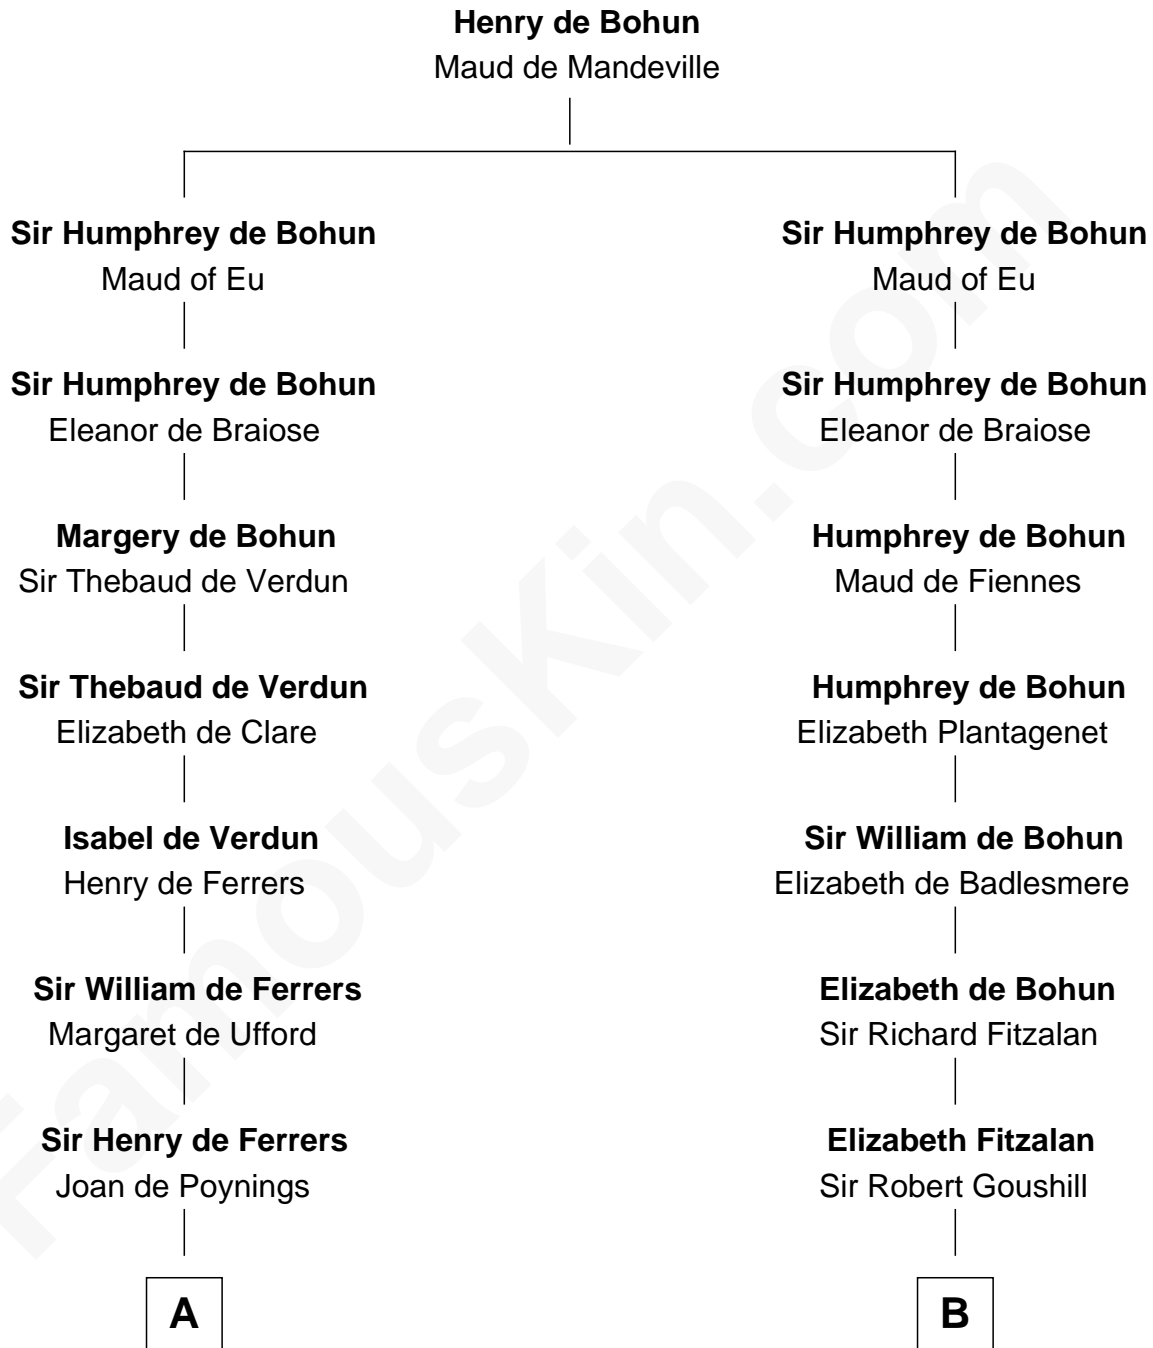

FamousKin.com

Relationship Chart of

Joseph Wharton

Founder of the Wharton School of Business

18th cousin 3 times removed of

James Madison

4th U.S. President

C

Samuel Rodman

Mary Willett

Thomas Rodman

Mary Borden

Hannah Rodman

Samuel Rowland Fisher

Deborah Fisher

William Wharton

Joseph Wharton

Founder, Wharton School of Business

D

Eleanor Rose Conway

James Madison

James Madison

4th U.S. President

FamousKin.com