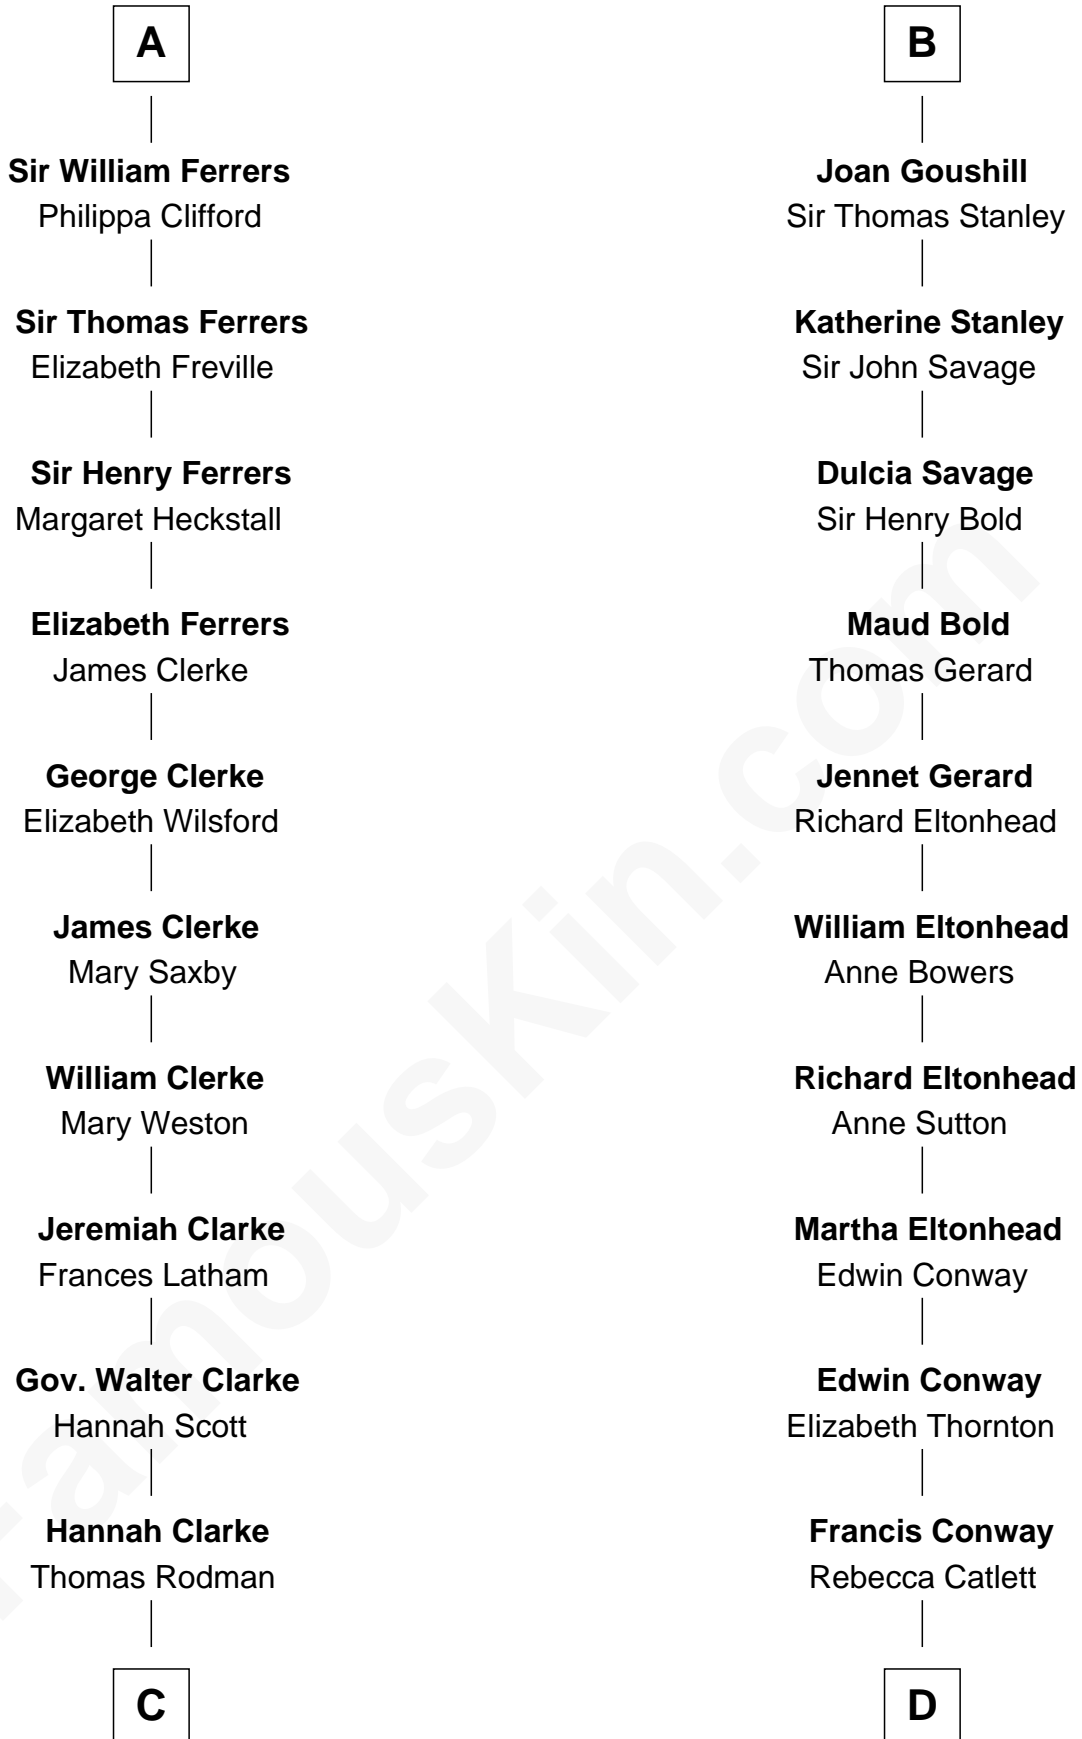

FamousKin.com

Relationship Chart of

Joseph Wharton

Founder of the Wharton School of Business

18th cousin 3 times removed of

James Madison

4th U.S. President

C

Samuel Rodman

Mary Willett

Thomas Rodman

Mary Borden

Hannah Rodman

Samuel Rowland Fisher

Deborah Fisher

William Wharton

Joseph Wharton

Founder, Wharton School of Business

D

Eleanor Rose Conway

James Madison

James Madison

4th U.S. President

FamousKin.com