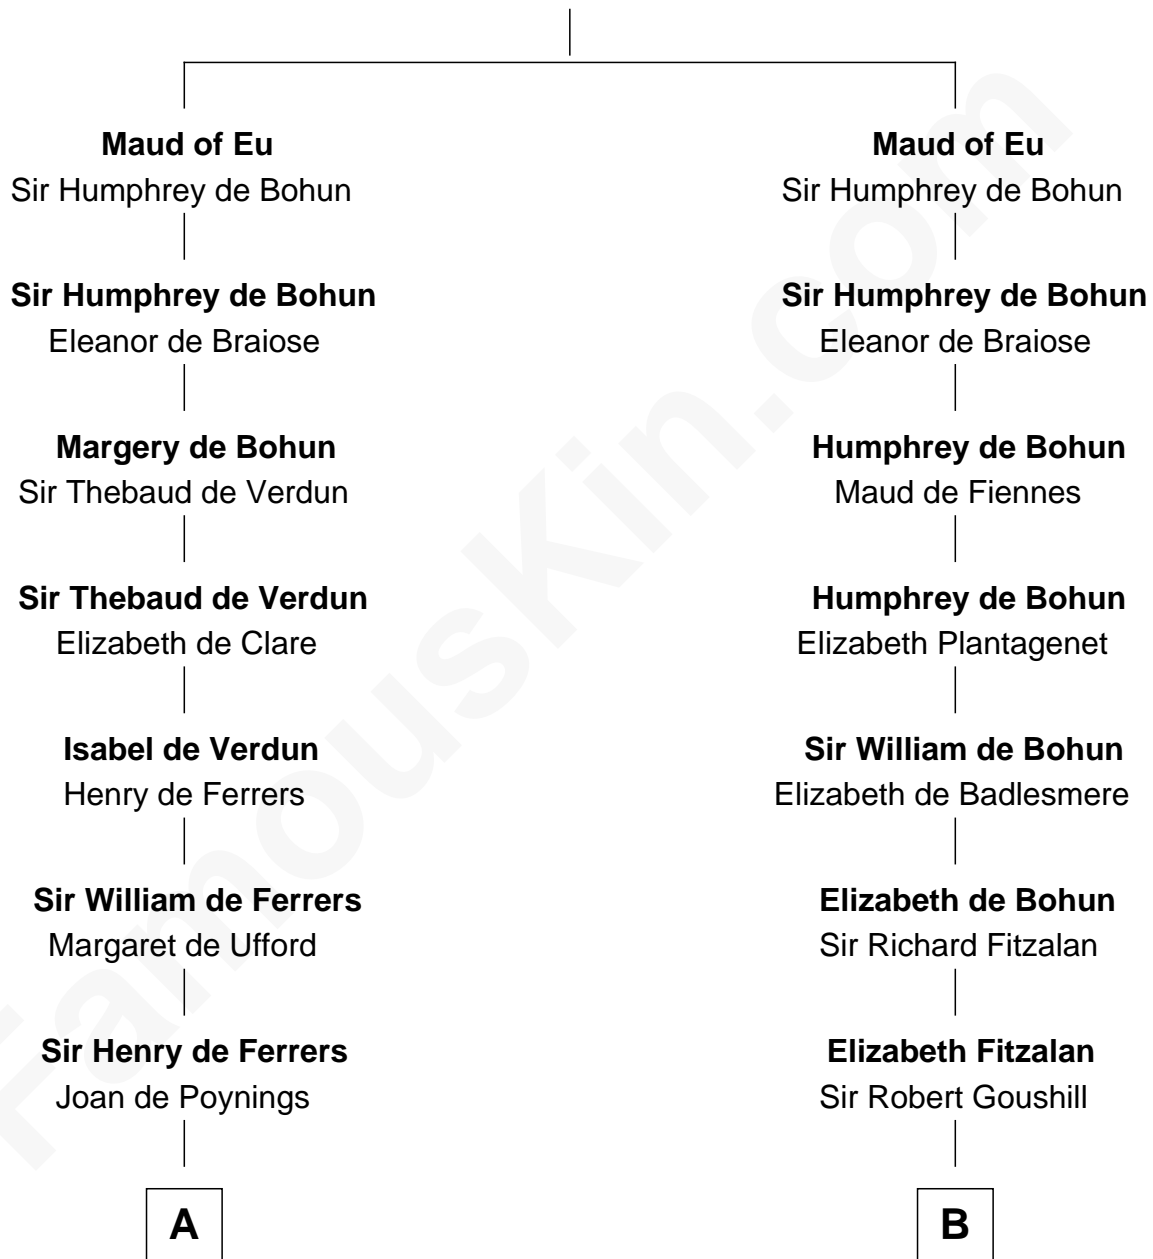

## Relationship Chart of

### Joseph Wharton

*Founder of the Wharton School of Business*

18th cousin 3 times removed of

**James Madison**

*4th U.S. President*

**Raoul de Lusgnan**

Alice de Eu

**C**

**Samuel Rodman**

Mary Willett

**Thomas Rodman**

Mary Borden

**Hannah Rodman**

Samuel Rowland Fisher

**Deborah Fisher**

William Wharton

**Joseph Wharton**

*Founder, Wharton School of Business*

**D**

**Eleanor Rose Conway**

James Madison

**James Madison**

*4th U.S. President*

FamousKin.com