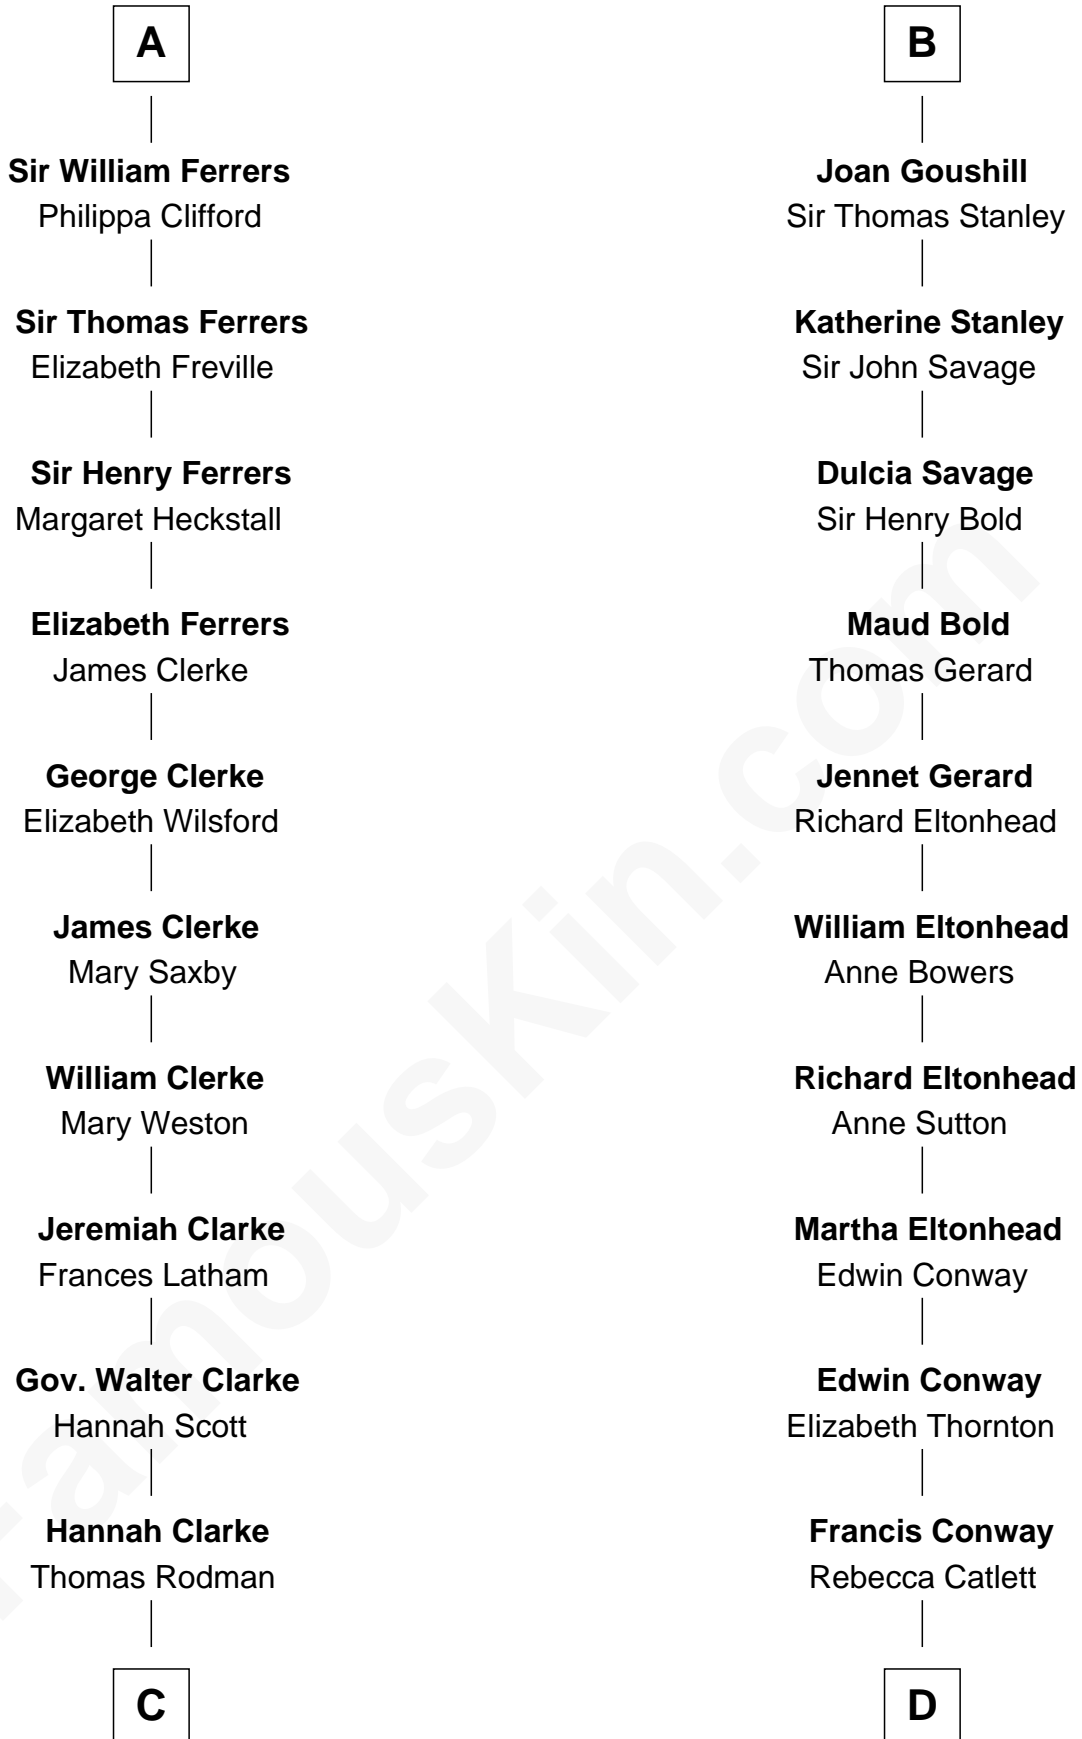

## Relationship Chart of

### Joseph Wharton

*Founder of the Wharton School of Business*

18th cousin 3 times removed of

**James Madison**

*4th U.S. President*

**Raoul de Lusgnan**

Alice de Eu

**C**

**Samuel Rodman**

Mary Willett

**Thomas Rodman**

Mary Borden

**Hannah Rodman**

Samuel Rowland Fisher

**Deborah Fisher**

William Wharton

**Joseph Wharton**

*Founder, Wharton School of Business*

**D**

**Eleanor Rose Conway**

James Madison

**James Madison**

*4th U.S. President*

FamousKin.com