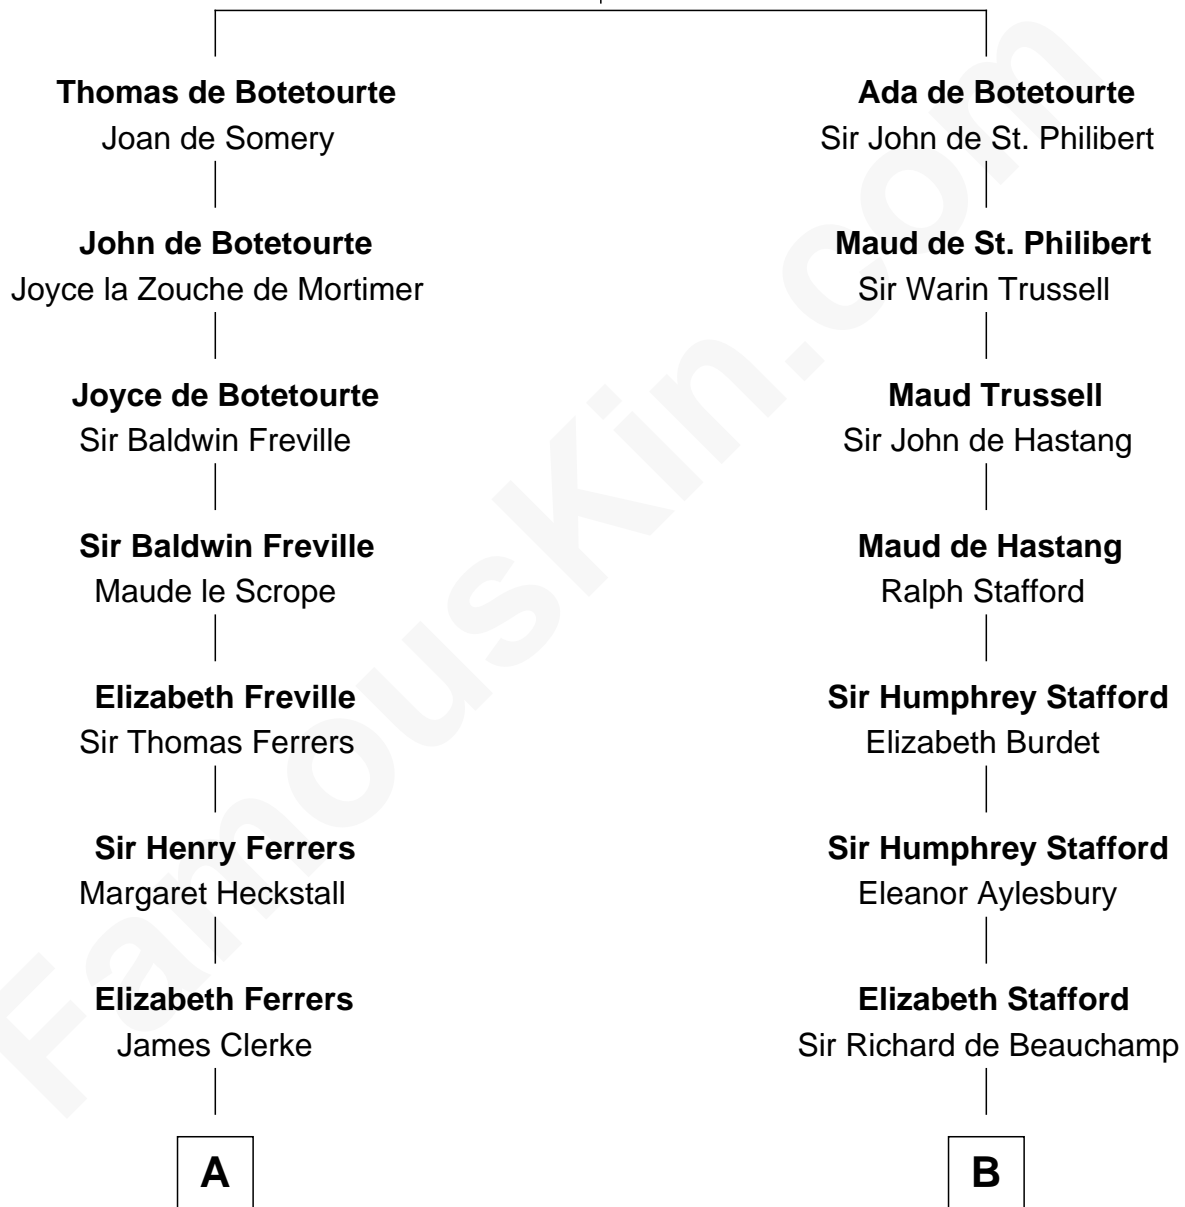

FamousKin.com

Relationship Chart of

Joseph Wharton

Founder of the Wharton School of Business

17th cousin 1 time removed of

James Madison
4th U.S. President

John de Botetourte
Maud FitzThomas

C

|
Eleanor Rose Conway

James Madison

|
James Madison

4th U.S. President

FamousKin.com