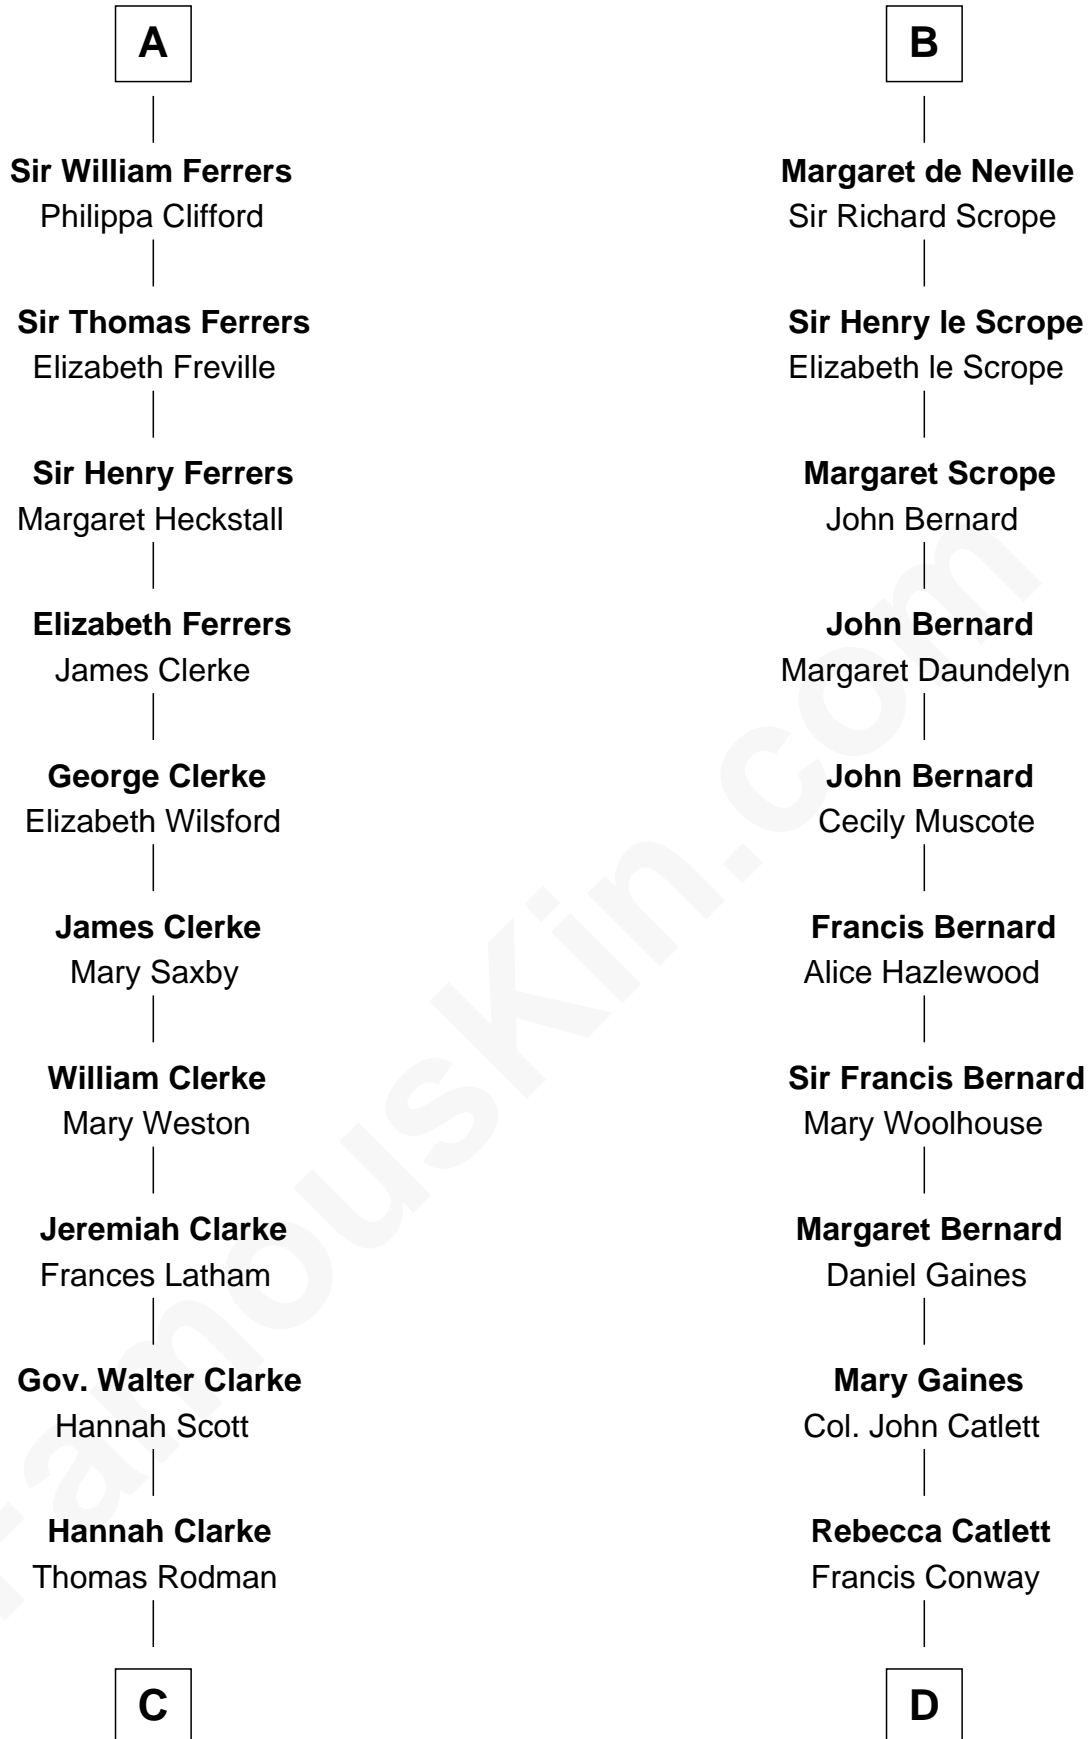

FamousKin.com

Relationship Chart of

Joseph Wharton

Founder of the Wharton School of Business

18th cousin 3 times removed of

James Madison
4th U.S. President

C

Samuel Rodman

Mary Willett

Thomas Rodman

Mary Borden

Hannah Rodman

Samuel Rowland Fisher

Deborah Fisher

William Wharton

Joseph Wharton

Founder, Wharton School of Business

D

Eleanor Rose Conway

James Madison

James Madison

4th U.S. President

FamousKin.com