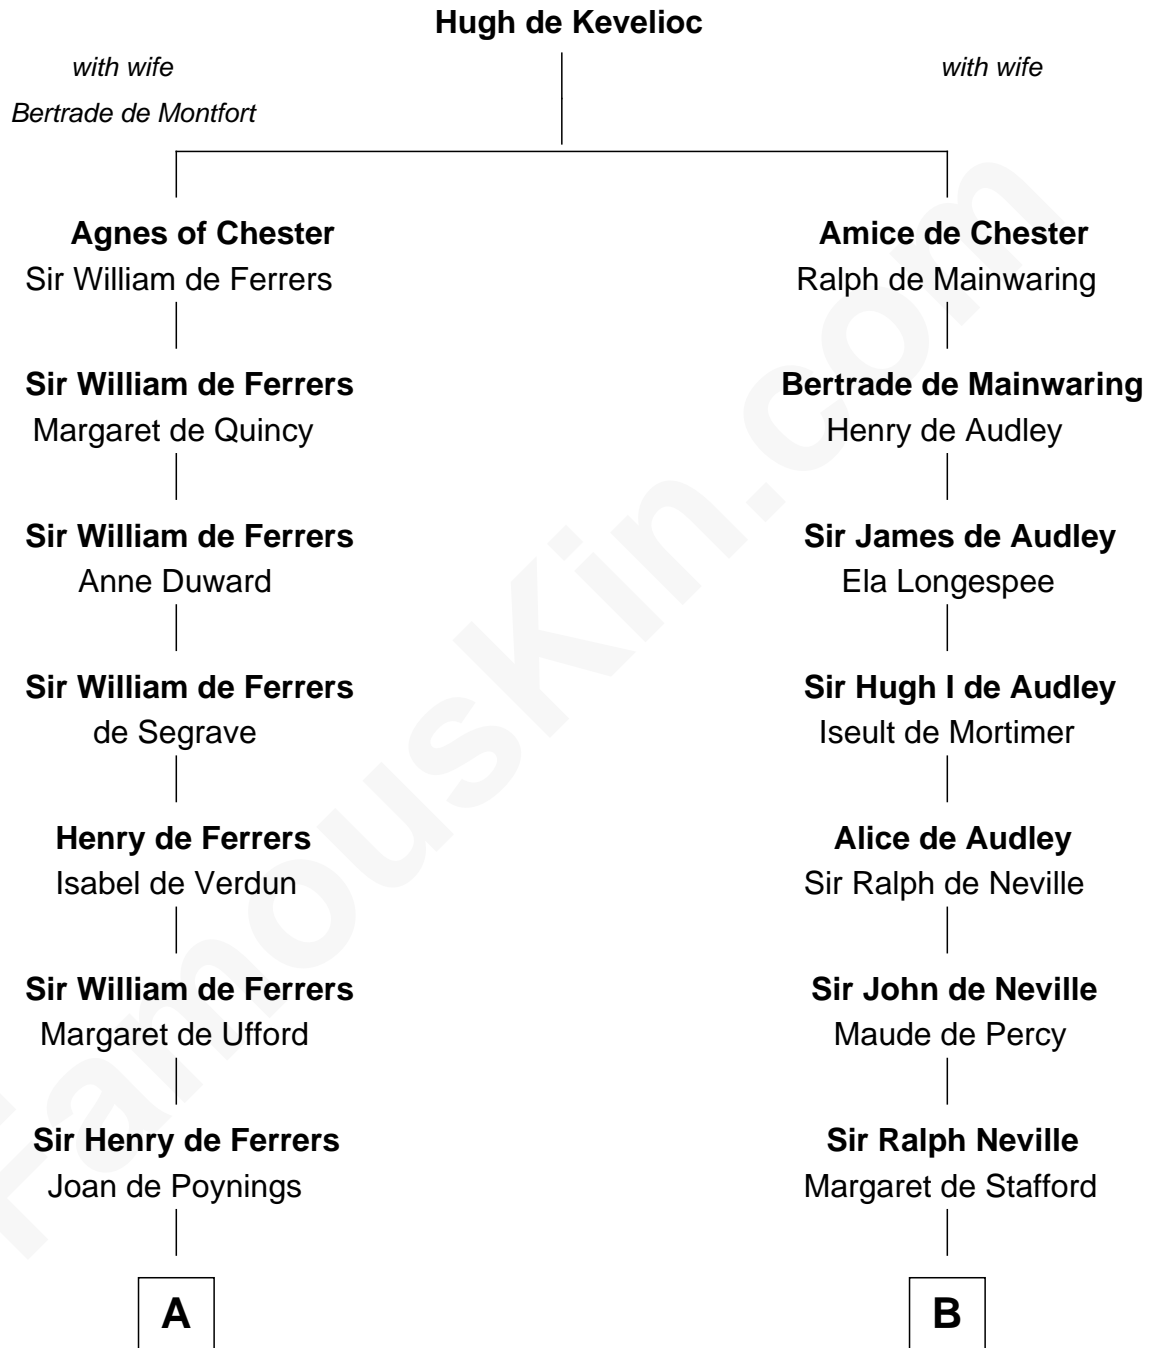

FamousKin.com

Relationship Chart of

Joseph Wharton

Founder of the Wharton School of Business

18th cousin 3 times removed of

James Madison
4th U.S. President

C

Samuel Rodman

Mary Willett

Thomas Rodman

Mary Borden

Hannah Rodman

Samuel Rowland Fisher

Deborah Fisher

William Wharton

Joseph Wharton

Founder, Wharton School of Business

D

Eleanor Rose Conway

James Madison

James Madison

4th U.S. President

FamousKin.com