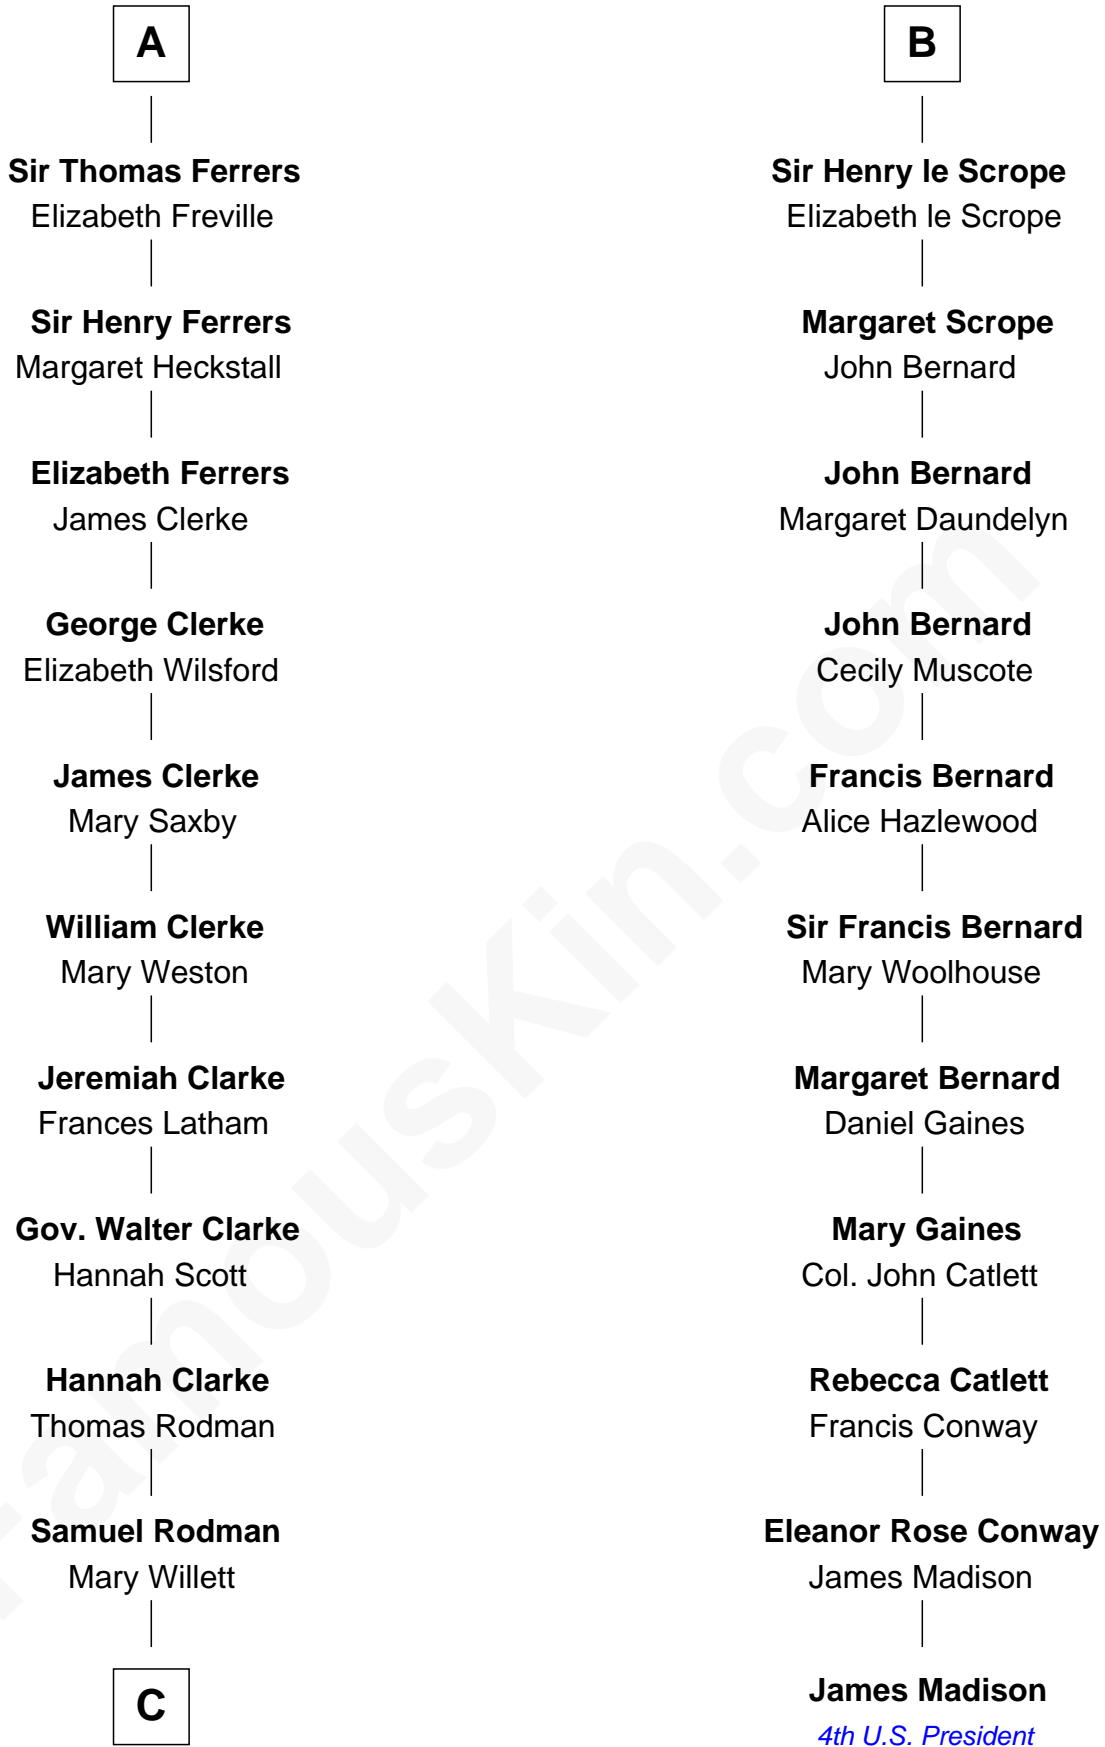

FamousKin.com

Relationship Chart of

Joseph Wharton

Founder of the Wharton School of Business

17th cousin 3 times removed of

James Madison

4th U.S. President

Sir Roger de Quincy

Helen of Galloway

C

—
Thomas Rodman

Mary Borden
—

Hannah Rodman

Samuel Rowland Fisher
—

Deborah Fisher

William Wharton
—