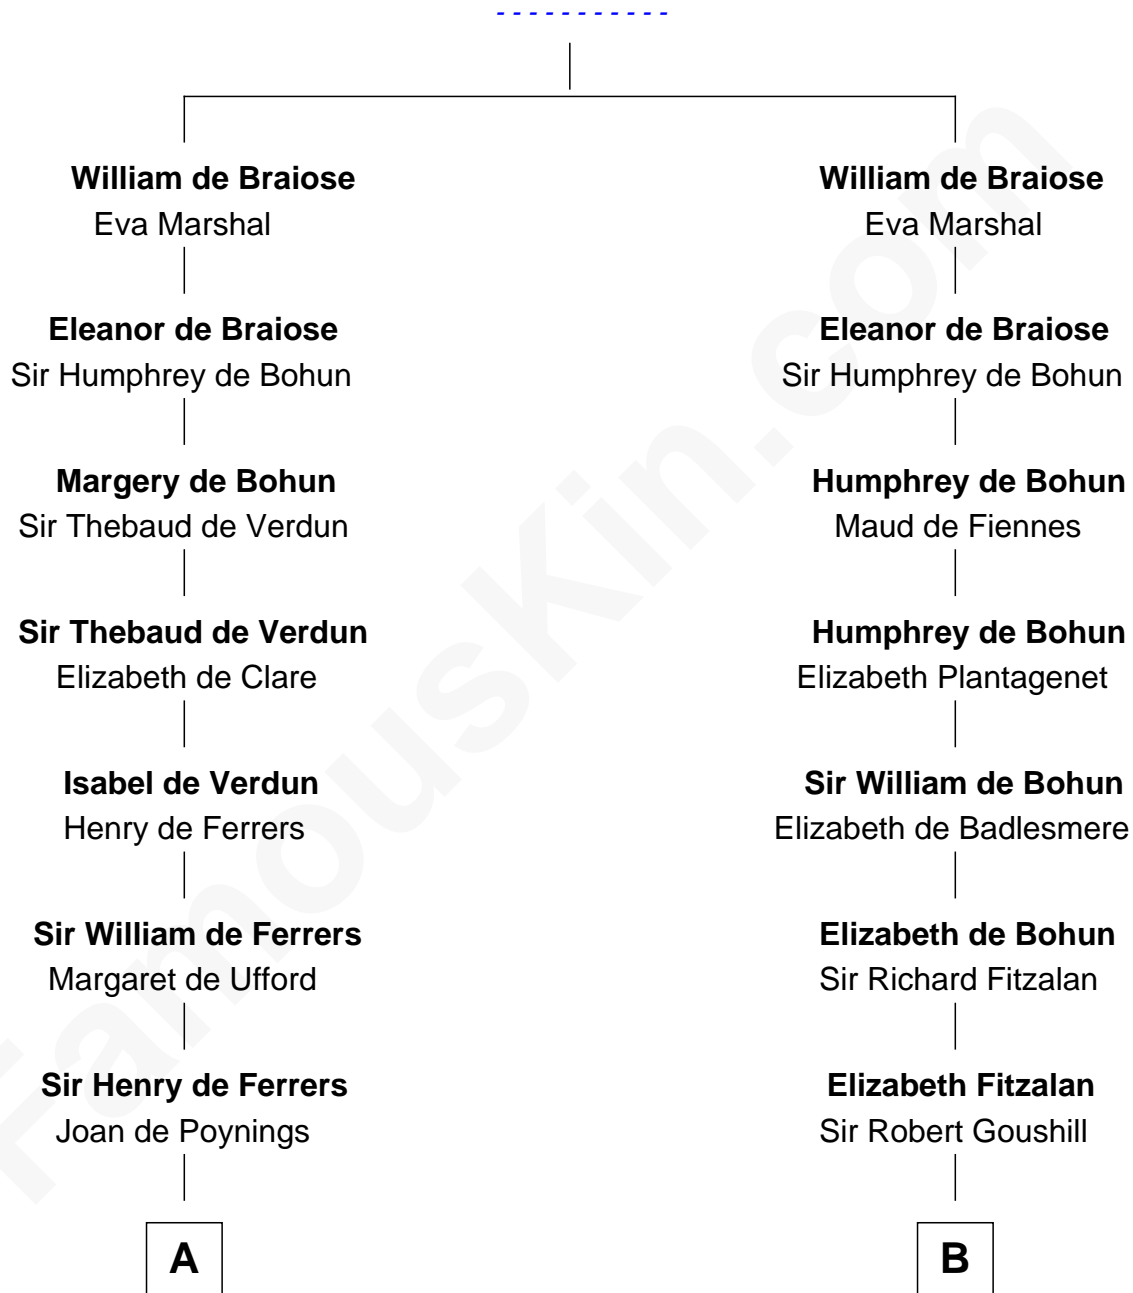

FamousKin.com

Relationship Chart of

Joseph Wharton

Founder of the Wharton School of Business

18th cousin 3 times removed of

James Madison

4th U.S. President

Reginald de Braiose

C

Samuel Rodman

Mary Willett

Thomas Rodman

Mary Borden

Hannah Rodman

Samuel Rowland Fisher

Deborah Fisher

William Wharton

Joseph Wharton

Founder, Wharton School of Business

D

Eleanor Rose Conway

James Madison

James Madison

4th U.S. President