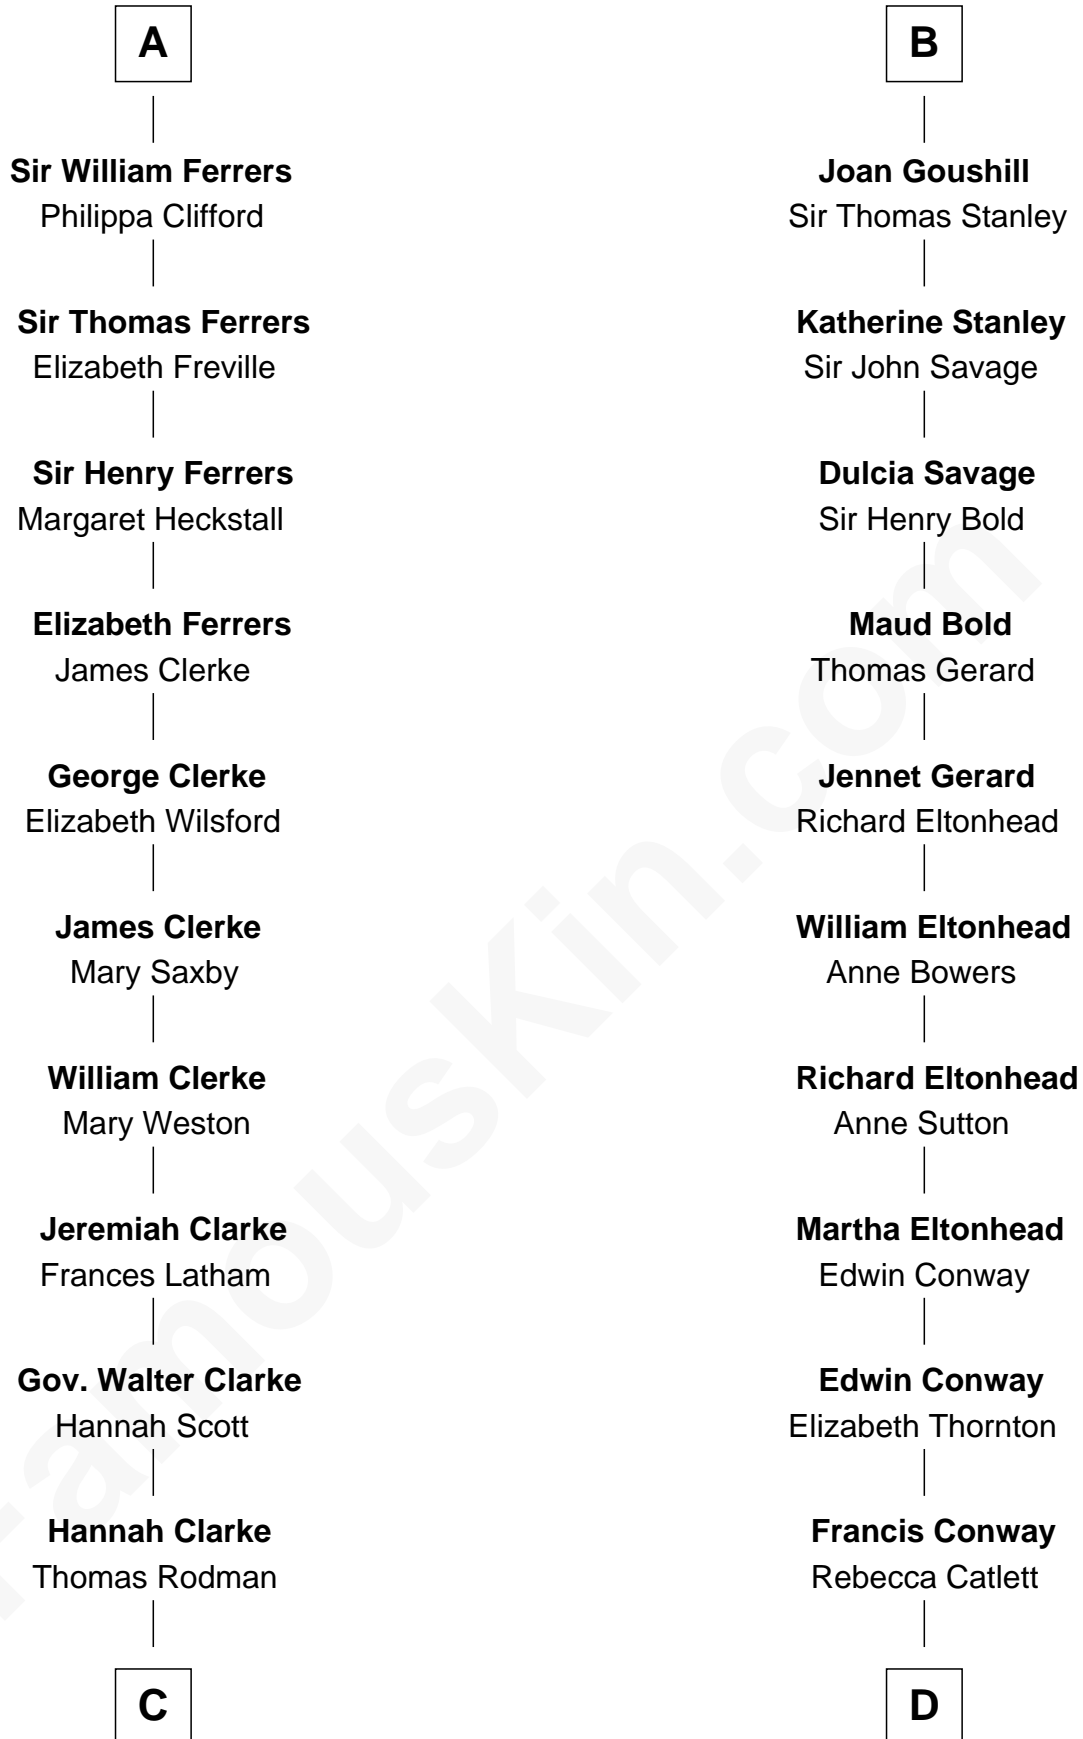

FamousKin.com

Relationship Chart of

Joseph Wharton

Founder of the Wharton School of Business

18th cousin 3 times removed of

James Madison

4th U.S. President

Reginald de Braiose

C

Samuel Rodman

Mary Willett

Thomas Rodman

Mary Borden

Hannah Rodman

Samuel Rowland Fisher

Deborah Fisher

William Wharton

Joseph Wharton

Founder, Wharton School of Business

D

Eleanor Rose Conway

James Madison

James Madison

4th U.S. President