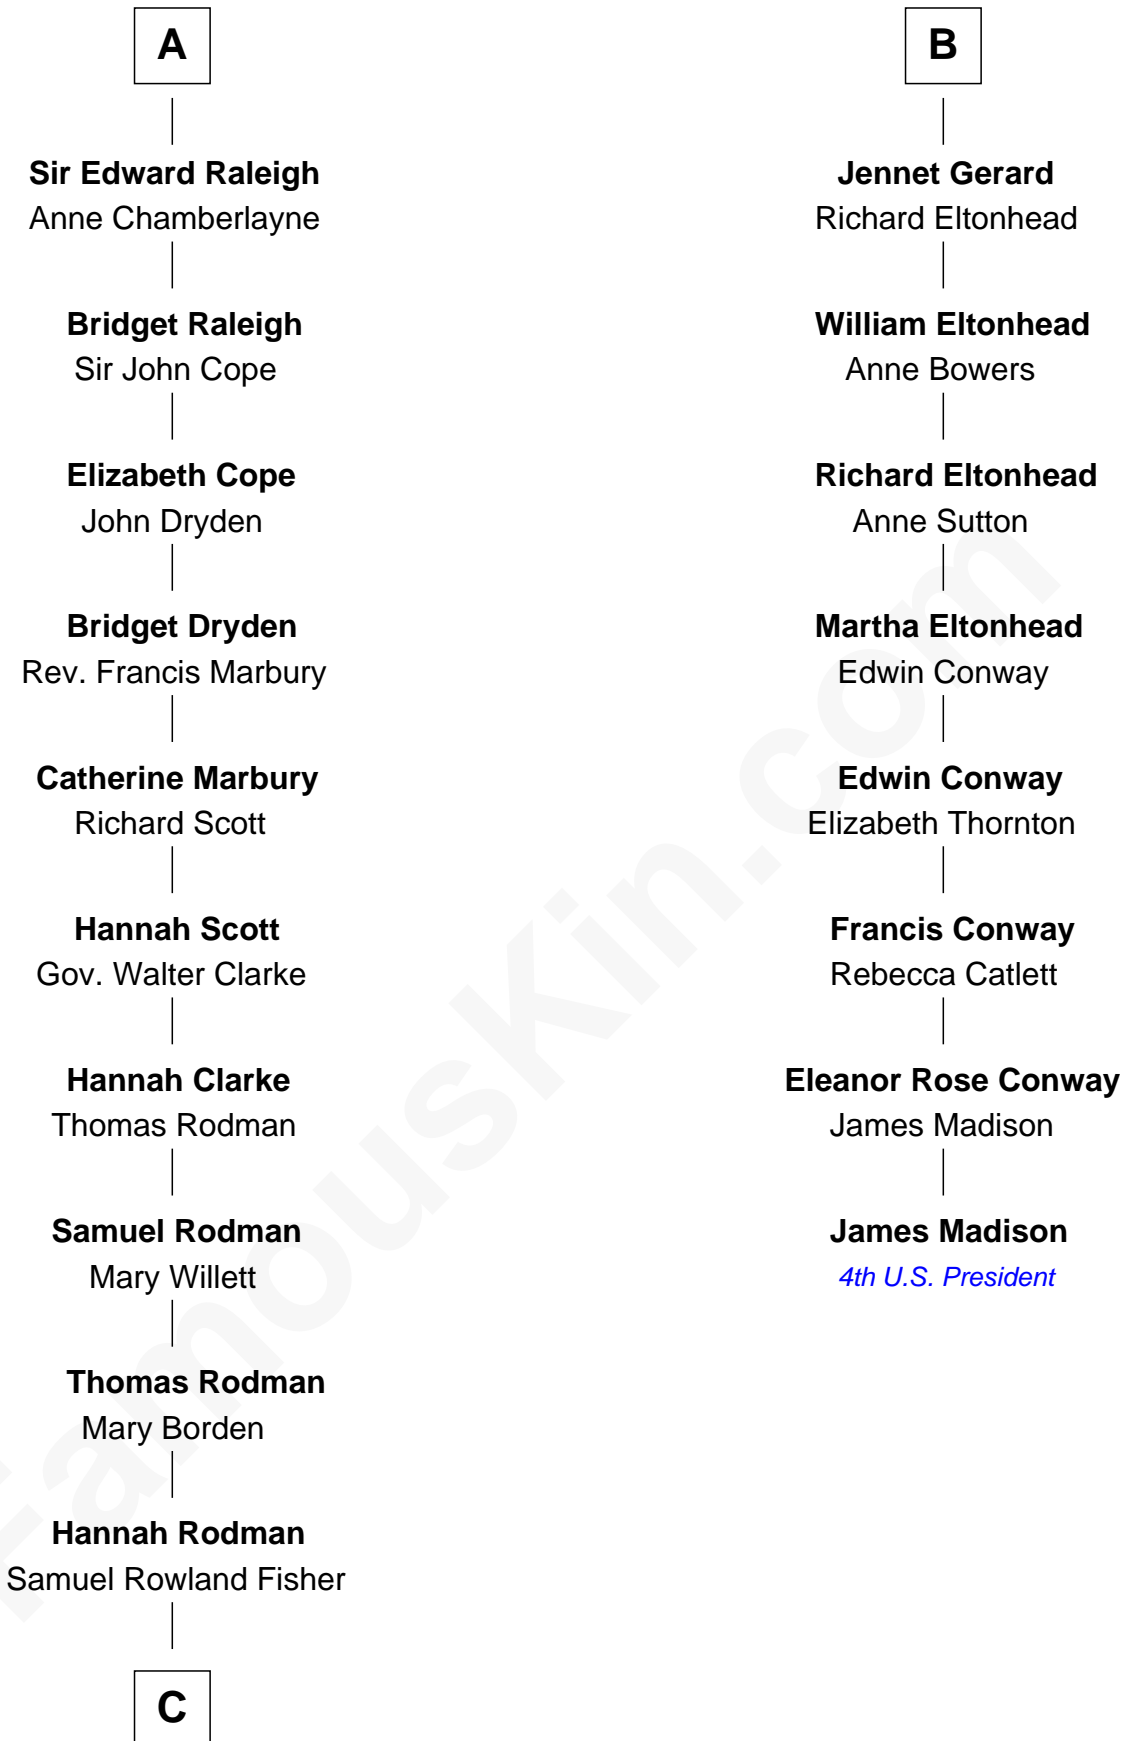

FamousKin.com

Relationship Chart of

Joseph Wharton

Founder of the Wharton School of Business

14th cousin 4 times removed of

James Madison

4th U.S. President

Humphrey de Bohun
Elizabeth Plantagenet

Eleanor de Bohun
Sir James le Boteler

Pernel le Boteler
Sir Gilbert Talbot

Sir Richard Talbot
Ankaret le Strange

Mary Talbot
Sir Thomas Greene

Sir Thomas Greene
Phillippa Ferrers

Elizabeth Greene
William Raleigh

Sir Edward Raleigh
Margaret Verney

A

Sir William de Bohun
Elizabeth de Badlesmere

Elizabeth de Bohun
Sir Richard Fitzalan

Elizabeth Fitzalan
Sir Robert Goushill

Joan Goushill
Sir Thomas Stanley

Katherine Stanley
Sir John Savage

Dulcia Savage
Sir Henry Bold

Maud Bold
Thomas Gerard

B

C

Deborah Fisher
William Wharton

Joseph Wharton

Founder, Wharton School of Business

FamousKin.com