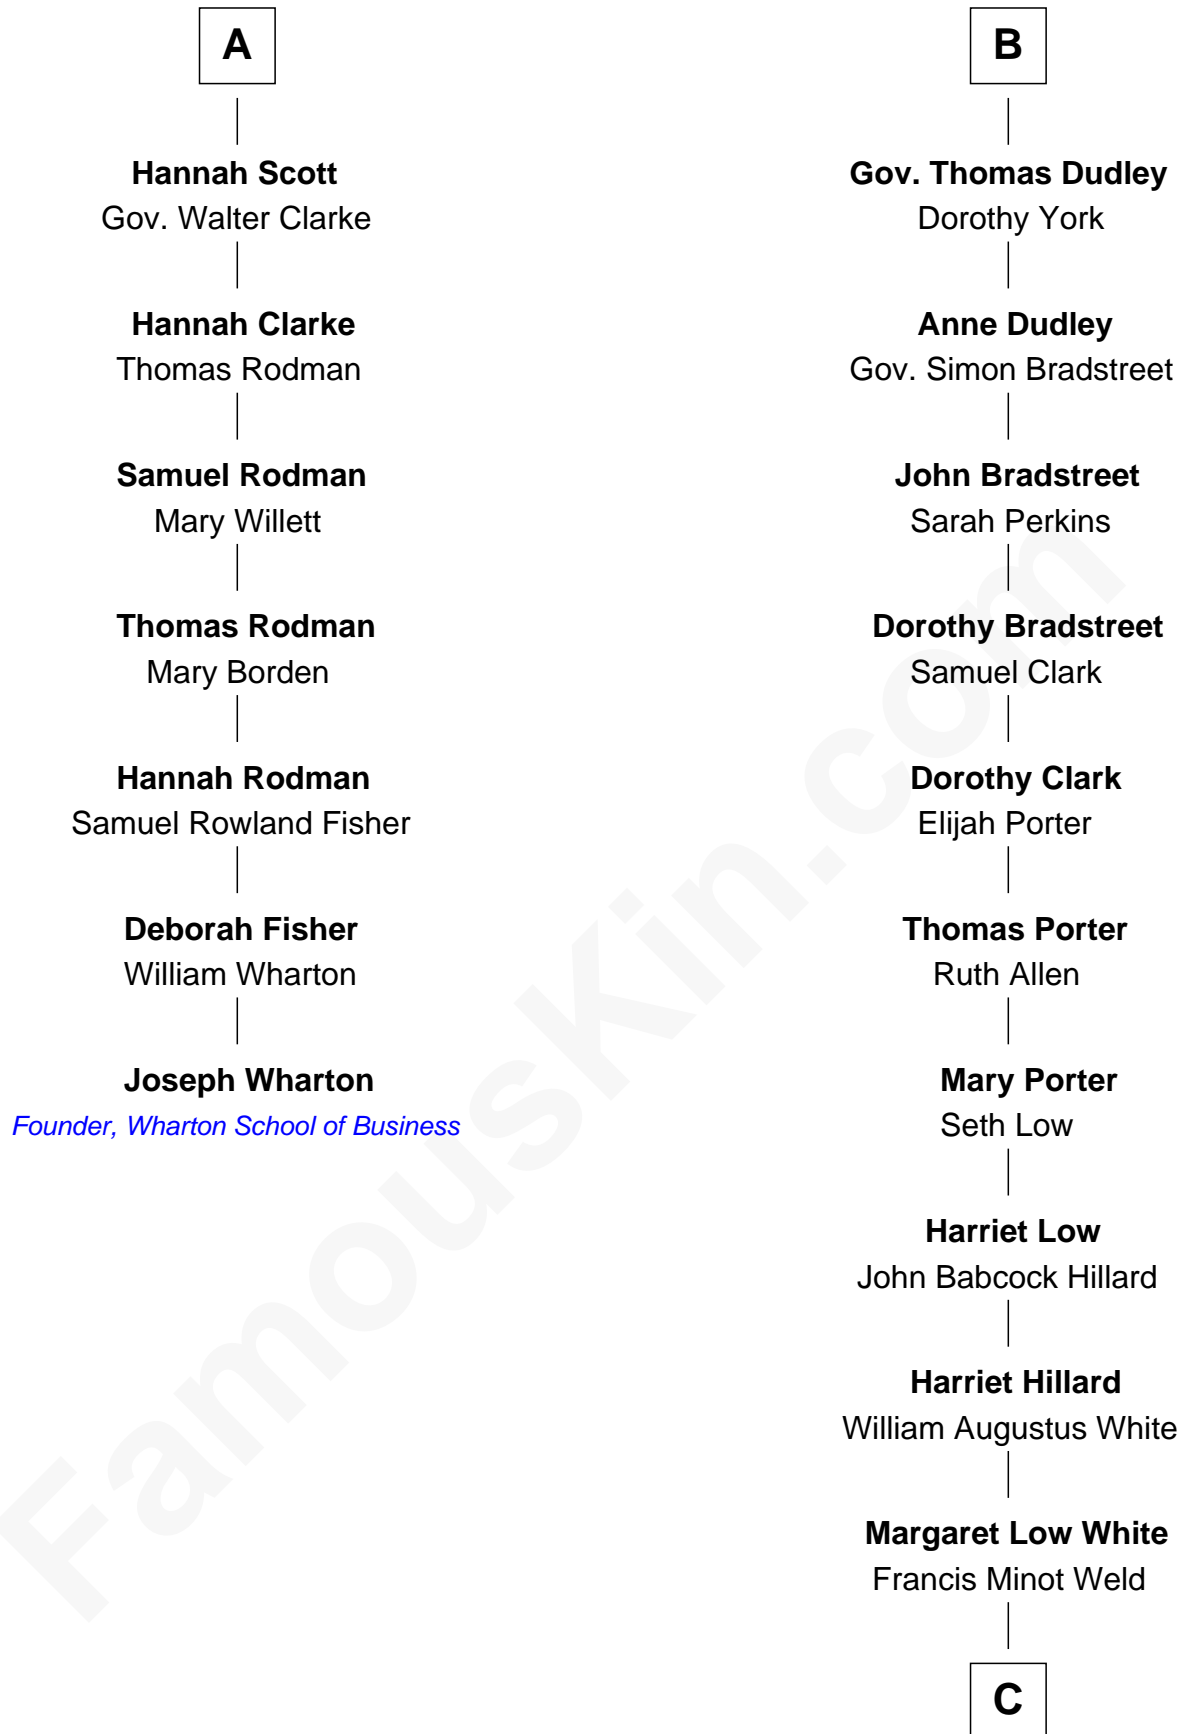

FamousKin.com

Relationship Chart of

Joseph Wharton

Founder of the Wharton School of Business

13th cousin 5 times removed of

Bill Weld

68th Governor of Massachusetts

C

David Weld

Mary Blake Nichols

Bill Weld

68th Governor of Massachusetts

FamousKin.com