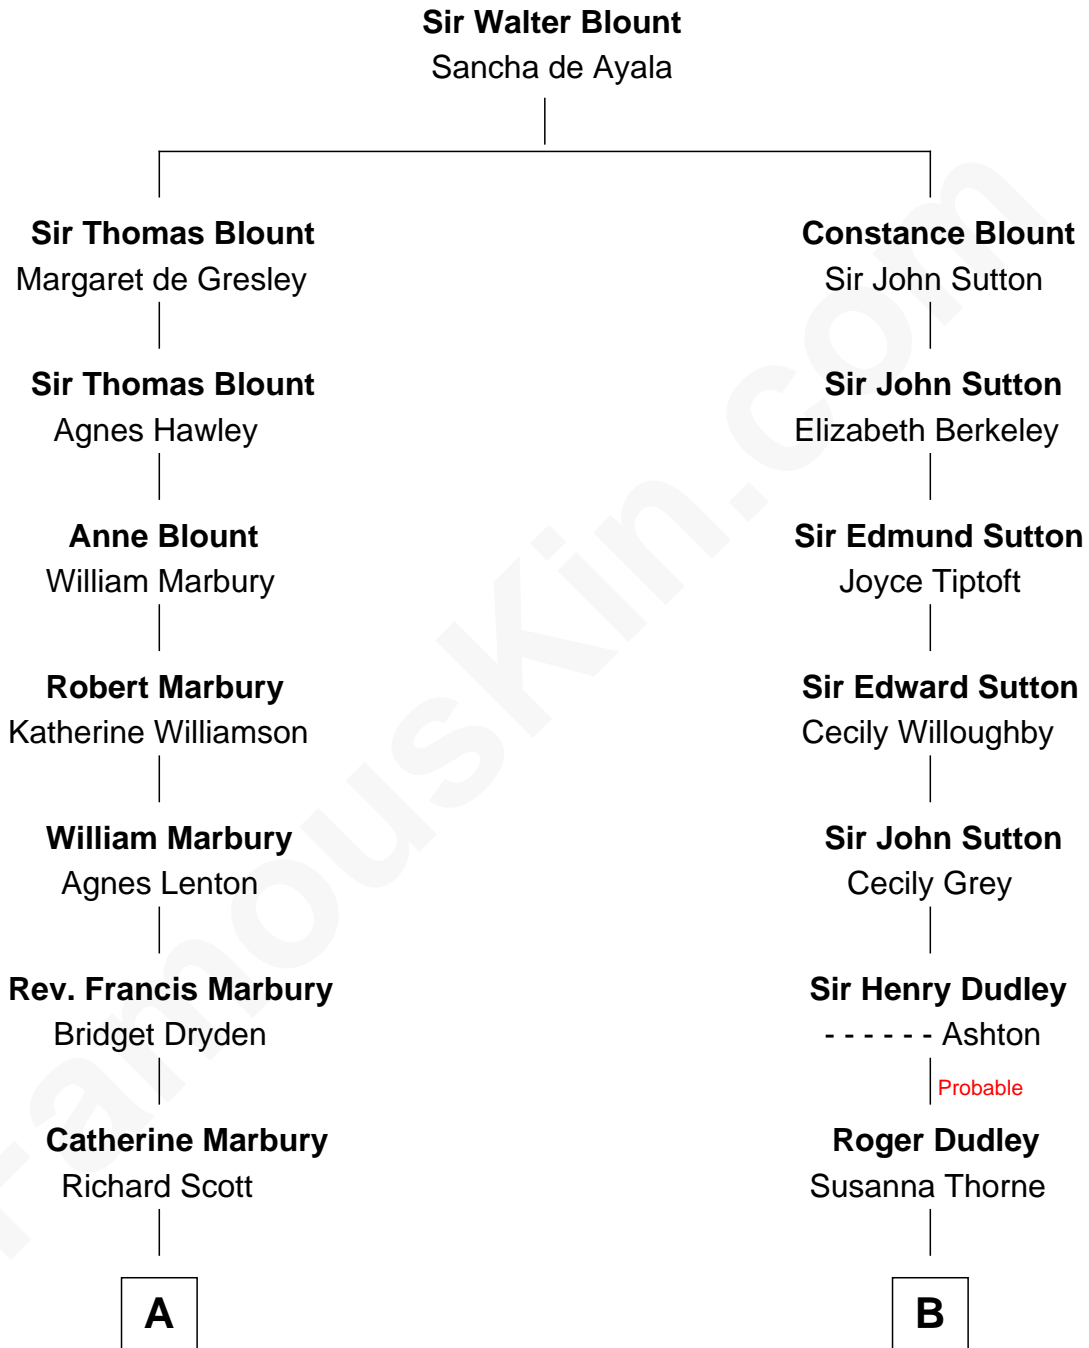

FamousKin.com

Relationship Chart of

Joseph Wharton

Founder of the Wharton School of Business

13th cousin 5 times removed of

Bill Weld

68th Governor of Massachusetts

C

David Weld

Mary Blake Nichols

Bill Weld

68th Governor of Massachusetts

FamousKin.com