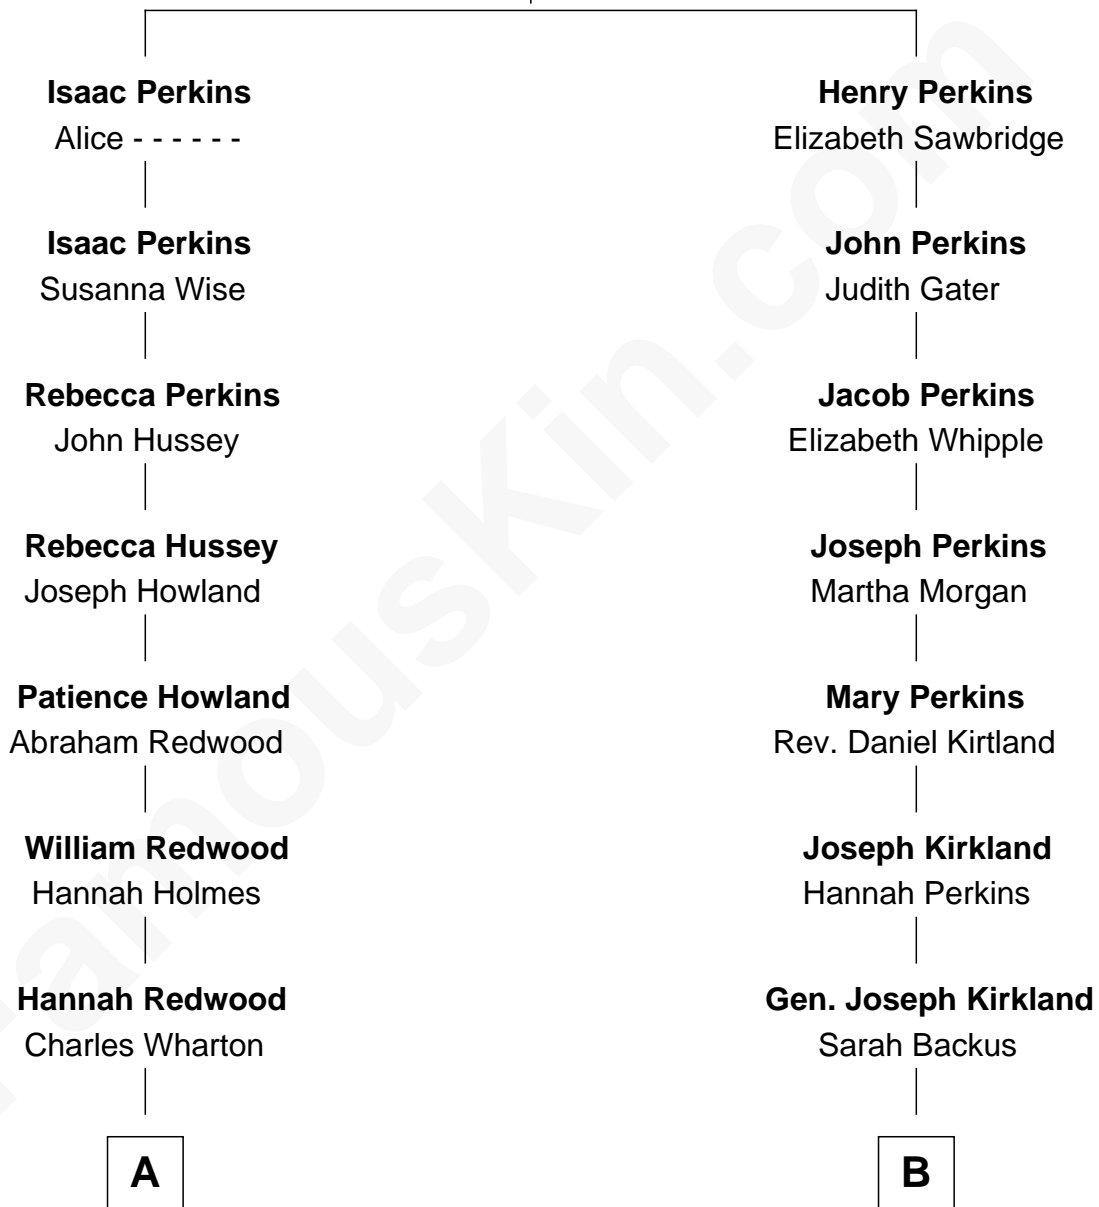

FamousKin.com

Relationship Chart of

Joseph Wharton

Founder of the Wharton School of Business

8th cousin 3 times removed of

Bill Weld

68th Governor of Massachusetts

Thomas Perkins

Alice - - - - -

A

William Wharton

Deborah Fisher

Joseph Wharton

Founder, Wharton School of Business

B

Sarah Backus Kirkland

68th Governor of Massachusetts