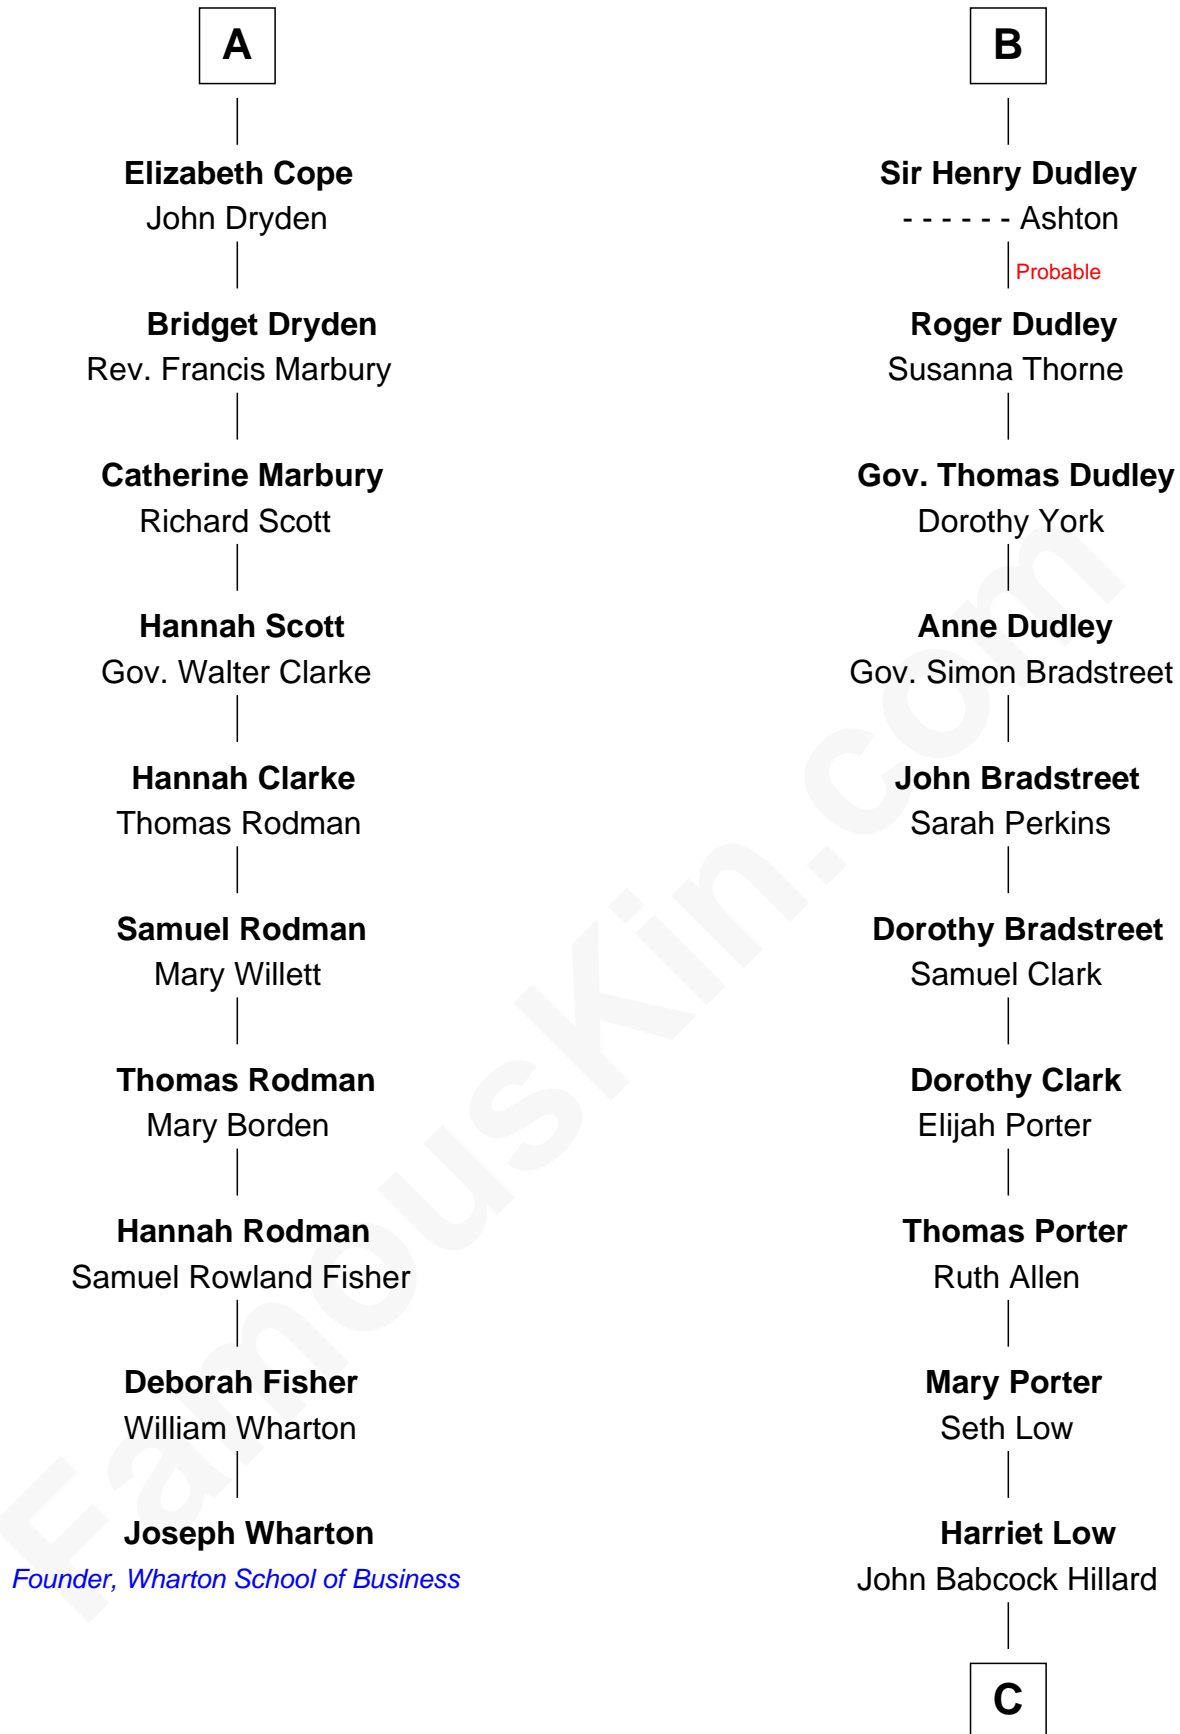

FamousKin.com

Relationship Chart of

Joseph Wharton

Founder of the Wharton School of Business

16th cousin 4 times removed of

Bill Weld

68th Governor of Massachusetts

C

Harriet Hillard

William Augustus White

Margaret Low White

Francis Minot Weld

David Weld

Mary Blake Nichols

Bill Weld

68th Governor of Massachusetts