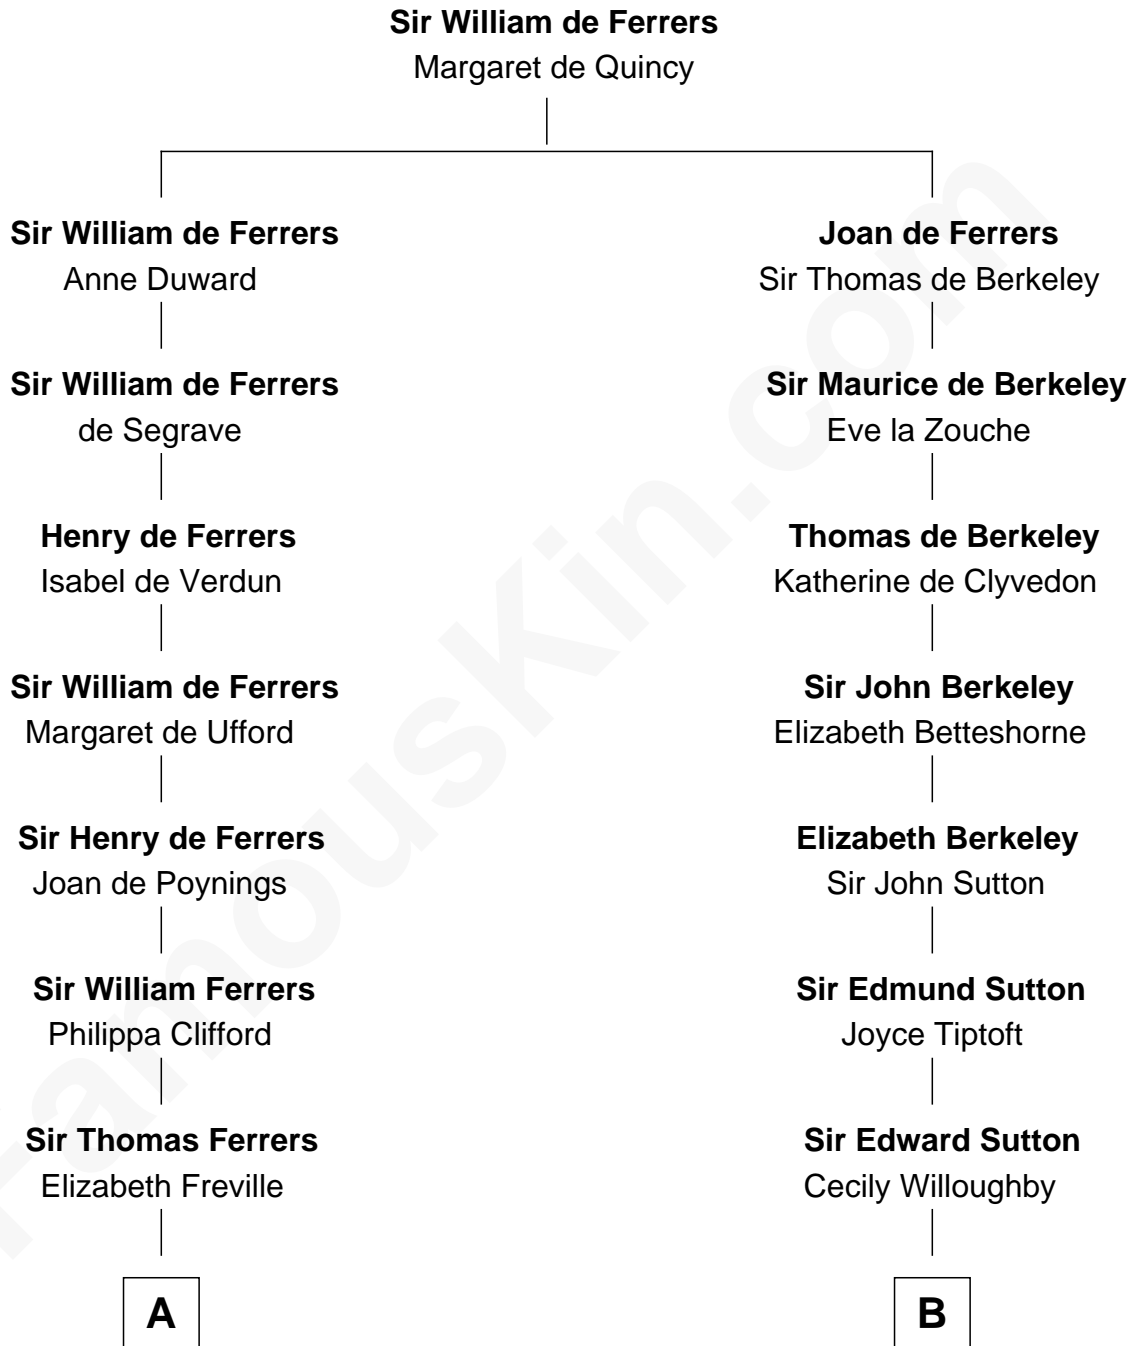

## Relationship Chart of

### Joseph Wharton

*Founder of the Wharton School of Business*

**19th cousin 2 times removed of**

**Bill Weld**

*68th Governor of Massachusetts*

**C**

**Hannah Rodman**  
Samuel Rowland Fisher

**Deborah Fisher**  
William Wharton