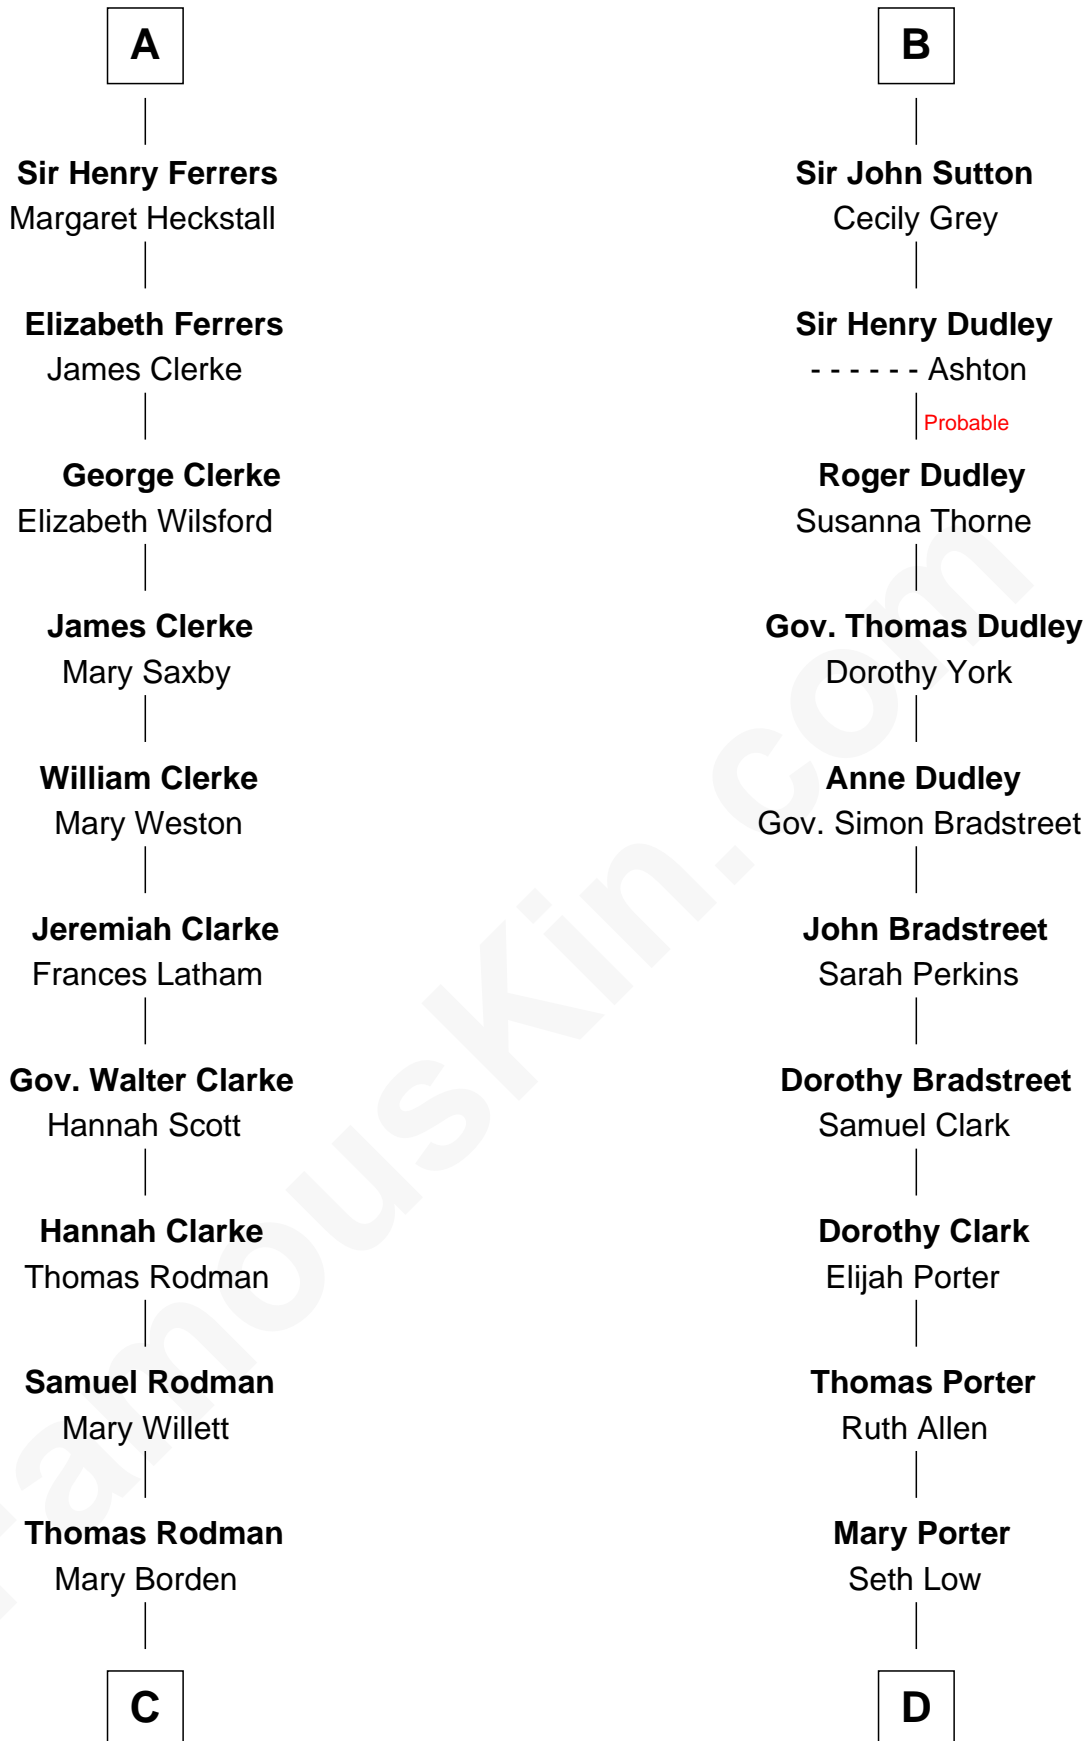

## Relationship Chart of

### Joseph Wharton

*Founder of the Wharton School of Business*

**19th cousin 2 times removed of**

**Bill Weld**

*68th Governor of Massachusetts*

**C**

**Hannah Rodman**  
Samuel Rowland Fisher

**Deborah Fisher**  
William Wharton

**Joseph Wharton**  
*Founder, Wharton School of Business*

**D**

**Harriet Low**  
John Babcock Hillard

**Harriet Hillard**  
William Augustus White

**Margaret Low White**  
Francis Minot Weld

**David Weld**  
Mary Blake Nichols