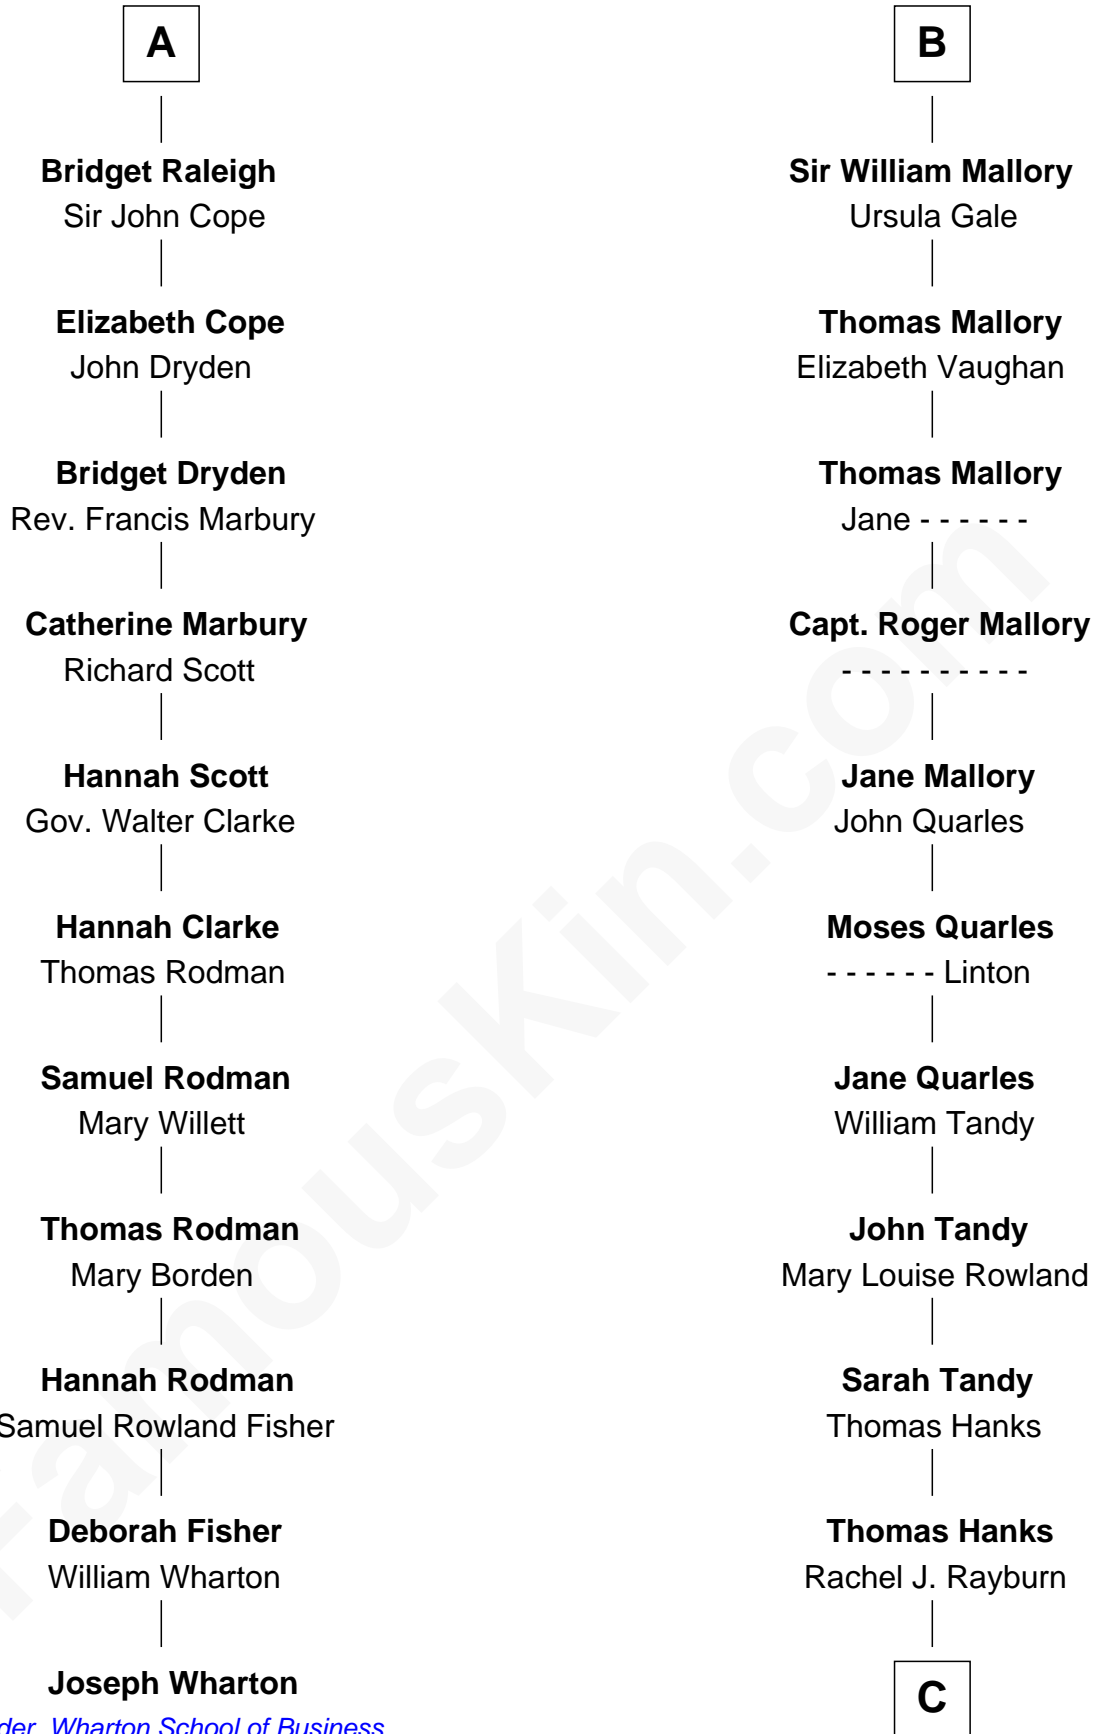

FamousKin.com

Relationship Chart of

Joseph Wharton

Founder of the Wharton School of Business

17th cousin 3 times removed of

Tom Hanks

Movie Actor

Edmund Fitzalan

Alice de Warenne

C

Daniel Boone Hanks
Mary Catherine Mefford

Ernest Buel Hanks
Gladys Hilda Ball

Amos Mefford Hanks
Janet Marylyn Frager

Tom Hanks
Movie Actor

FamousKin.com