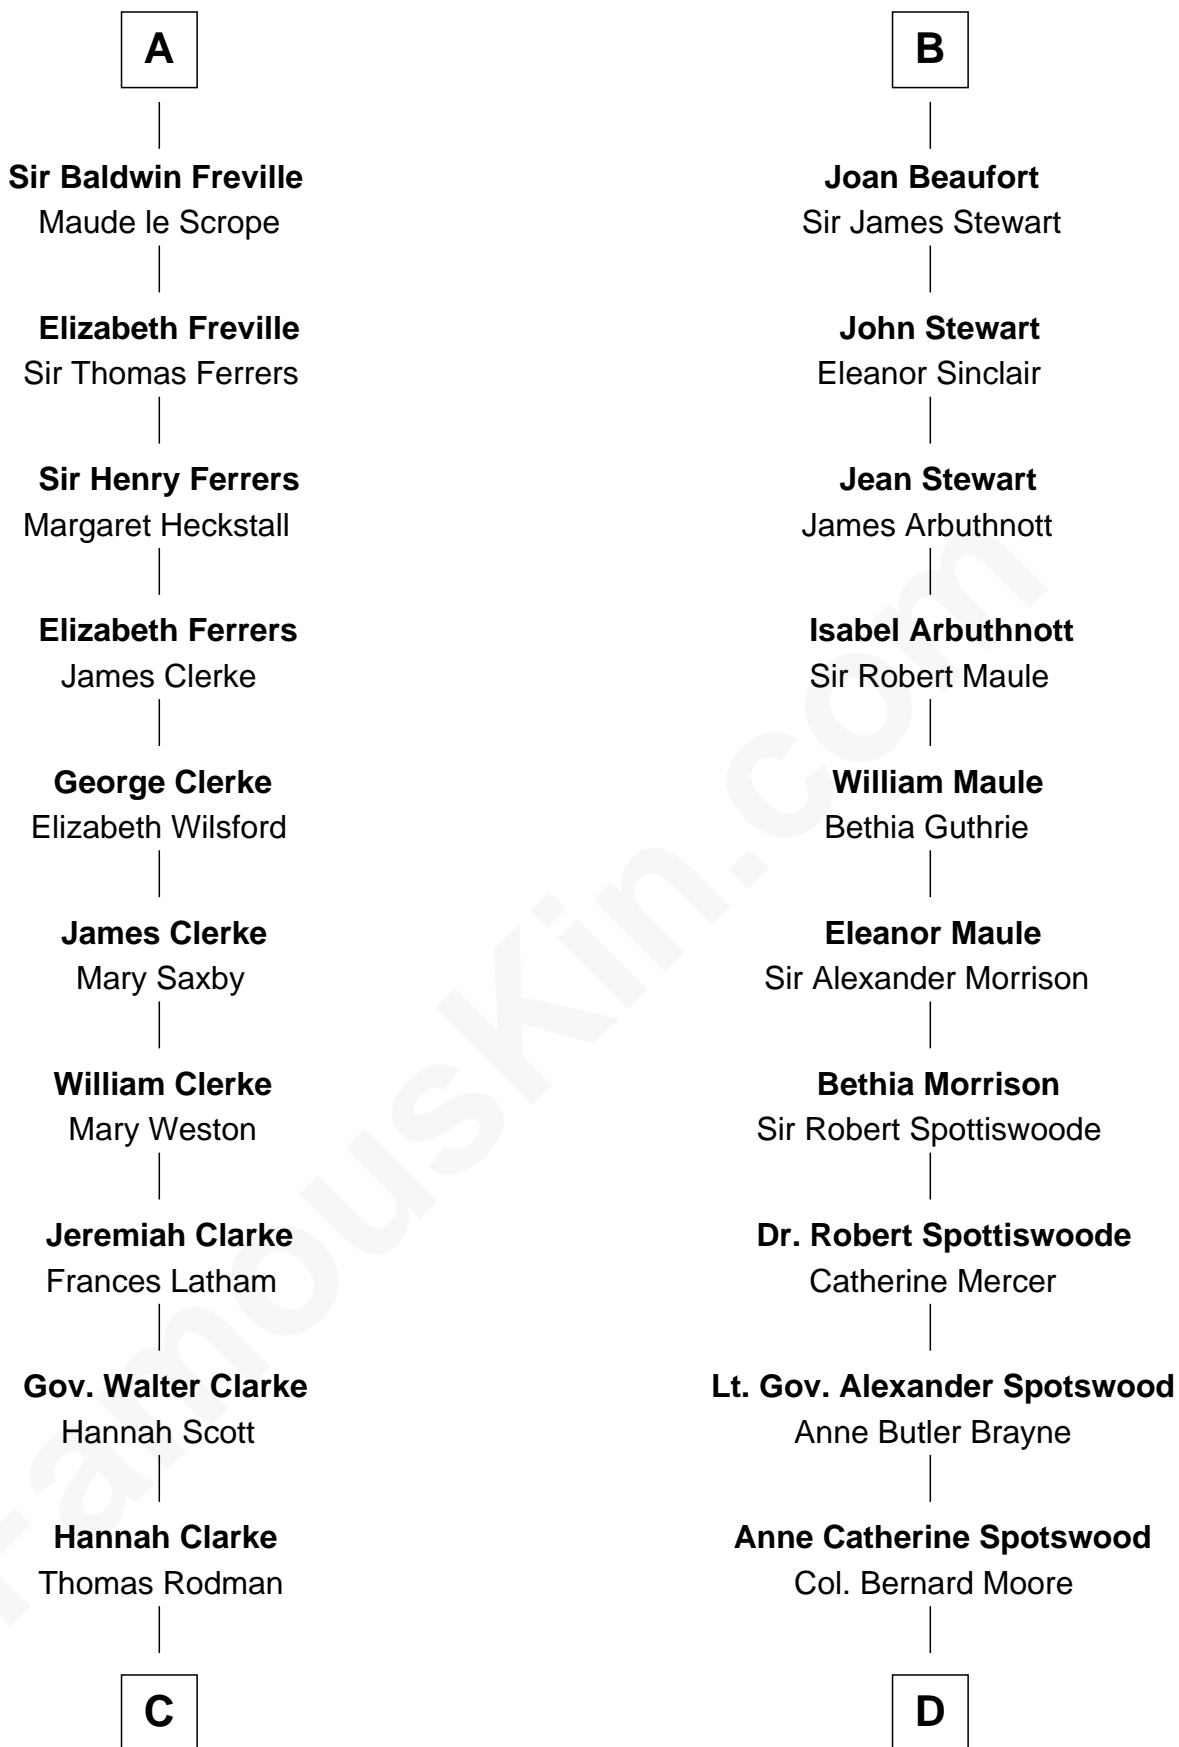

FamousKin.com

Relationship Chart of

Joseph Wharton

Founder of the Wharton School of Business

20th cousin 1 time removed of

Helen Keller

Author and Activist

C

Samuel Rodman

Mary Willett

Thomas Rodman

Mary Borden

Hannah Rodman

Samuel Rowland Fisher

Deborah Fisher

William Wharton

Joseph Wharton

Founder, Wharton School of Business

D

Col. Alexander Spotswood Moore

Elizabeth Aylett

Mary Fairfax Moore

David Keller

Arthur Henley Keller