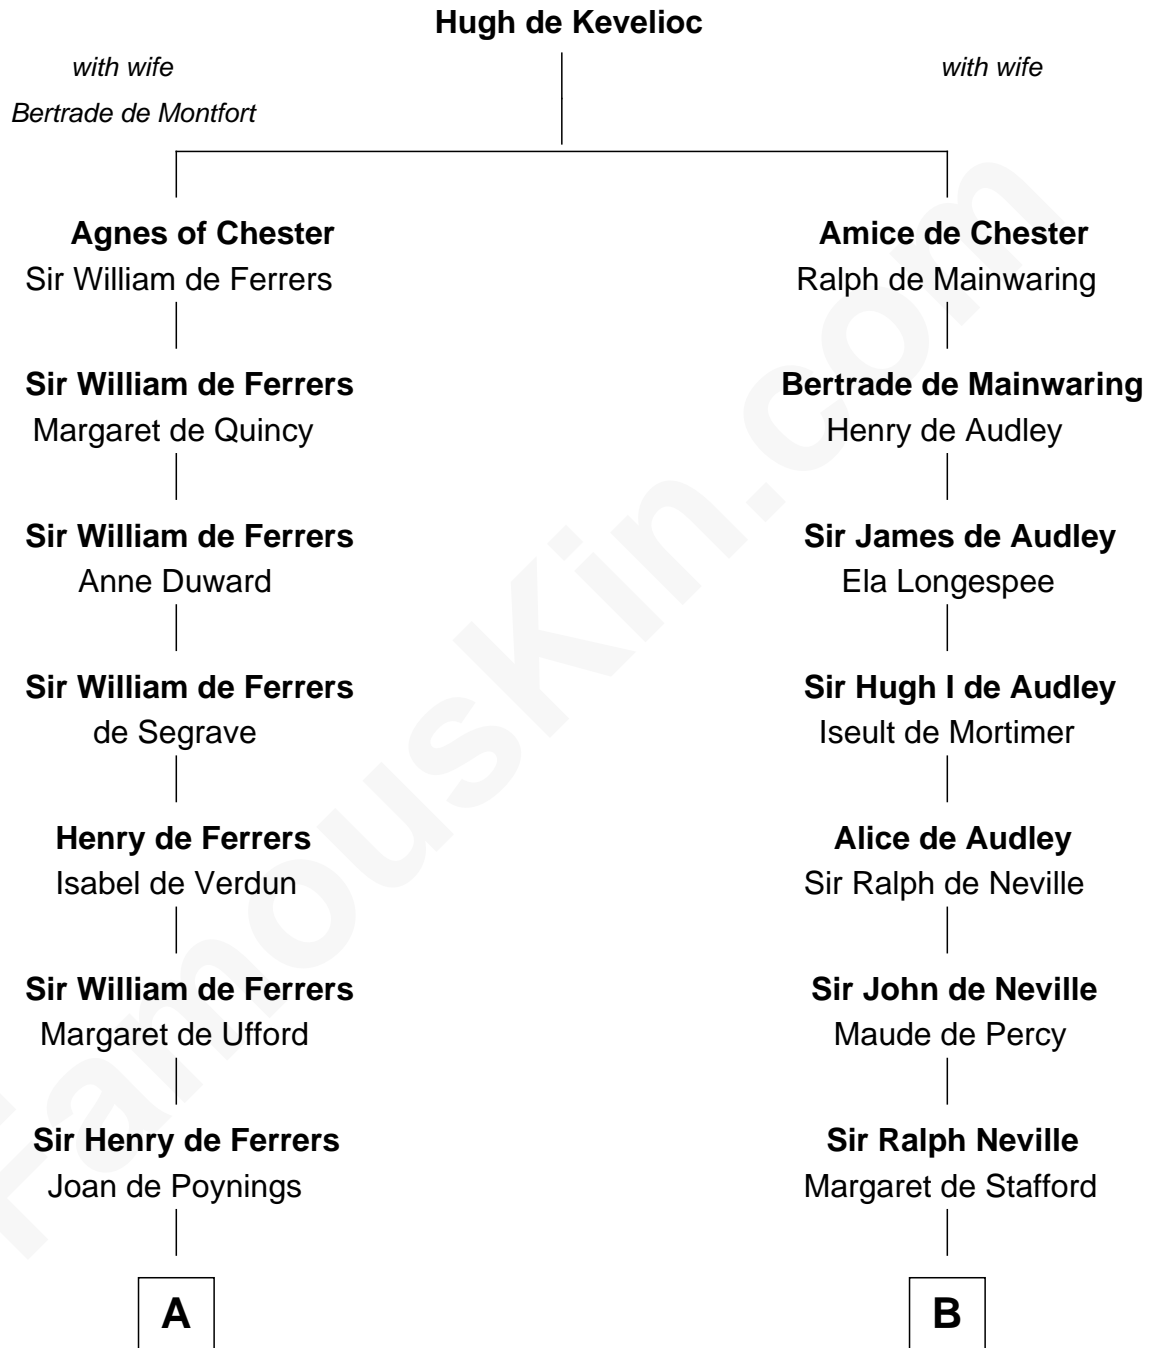

FamousKin.com

Relationship Chart of

Joseph Wharton

Founder of the Wharton School of Business

21st cousin of

Helen Keller

Author and Activist

C

Samuel Rodman

Mary Willett

Thomas Rodman

Mary Borden

Hannah Rodman

Samuel Rowland Fisher

Deborah Fisher

William Wharton

Joseph Wharton

Founder, Wharton School of Business

D

Col. Bernard Moore

Anne Catherine Spotswood

Col. Alexander Spotswood Moore

Elizabeth Aylett

Mary Fairfax Moore