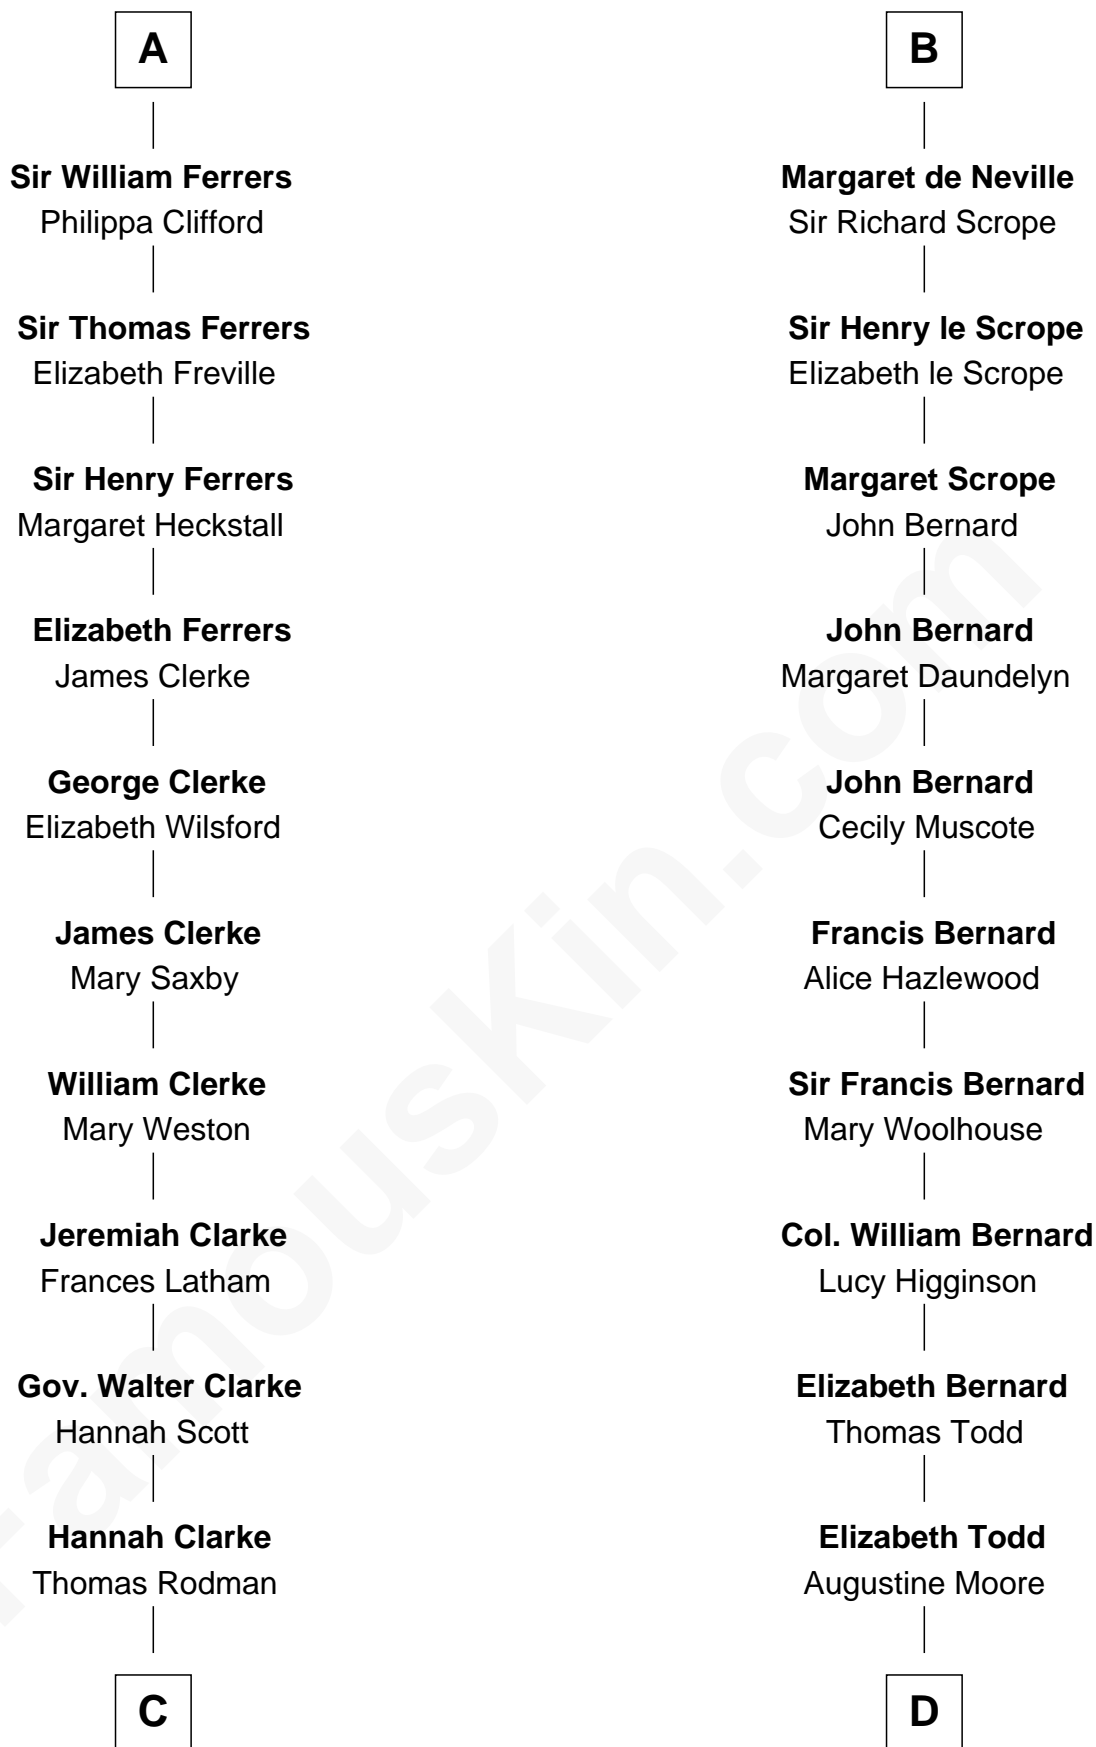

FamousKin.com

Relationship Chart of

Joseph Wharton

Founder of the Wharton School of Business

21st cousin of

Helen Keller

Author and Activist

C

Samuel Rodman

Mary Willett

Thomas Rodman

Mary Borden

Hannah Rodman

Samuel Rowland Fisher

Deborah Fisher

William Wharton

Joseph Wharton

Founder, Wharton School of Business

D

Col. Bernard Moore

Anne Catherine Spotswood

Col. Alexander Spotswood Moore

Elizabeth Aylett

Mary Fairfax Moore