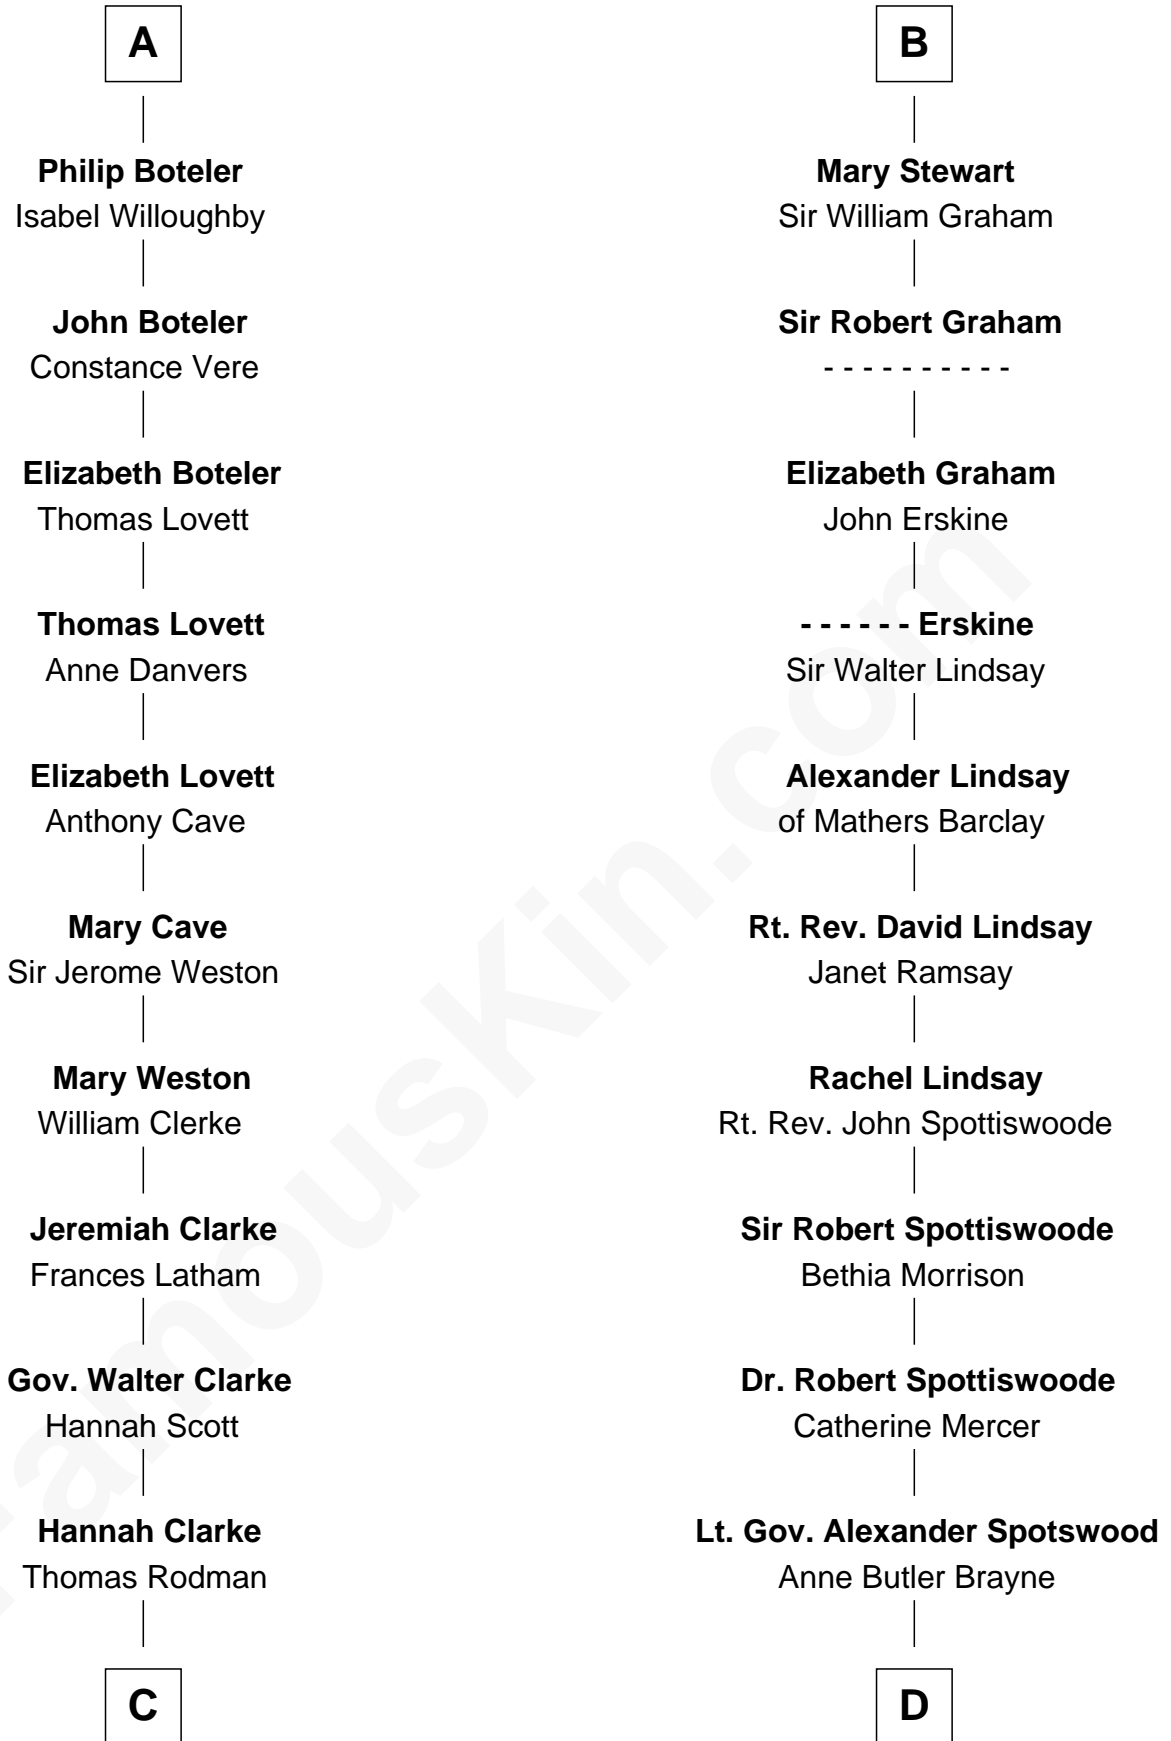

FamousKin.com

Relationship Chart of

Joseph Wharton

Founder of the Wharton School of Business

21st cousin of

Helen Keller

Author and Activist

David of Huntingdon

Maud of Chester

C

Samuel Rodman

Mary Willett

Thomas Rodman

Mary Borden

Hannah Rodman

Samuel Rowland Fisher