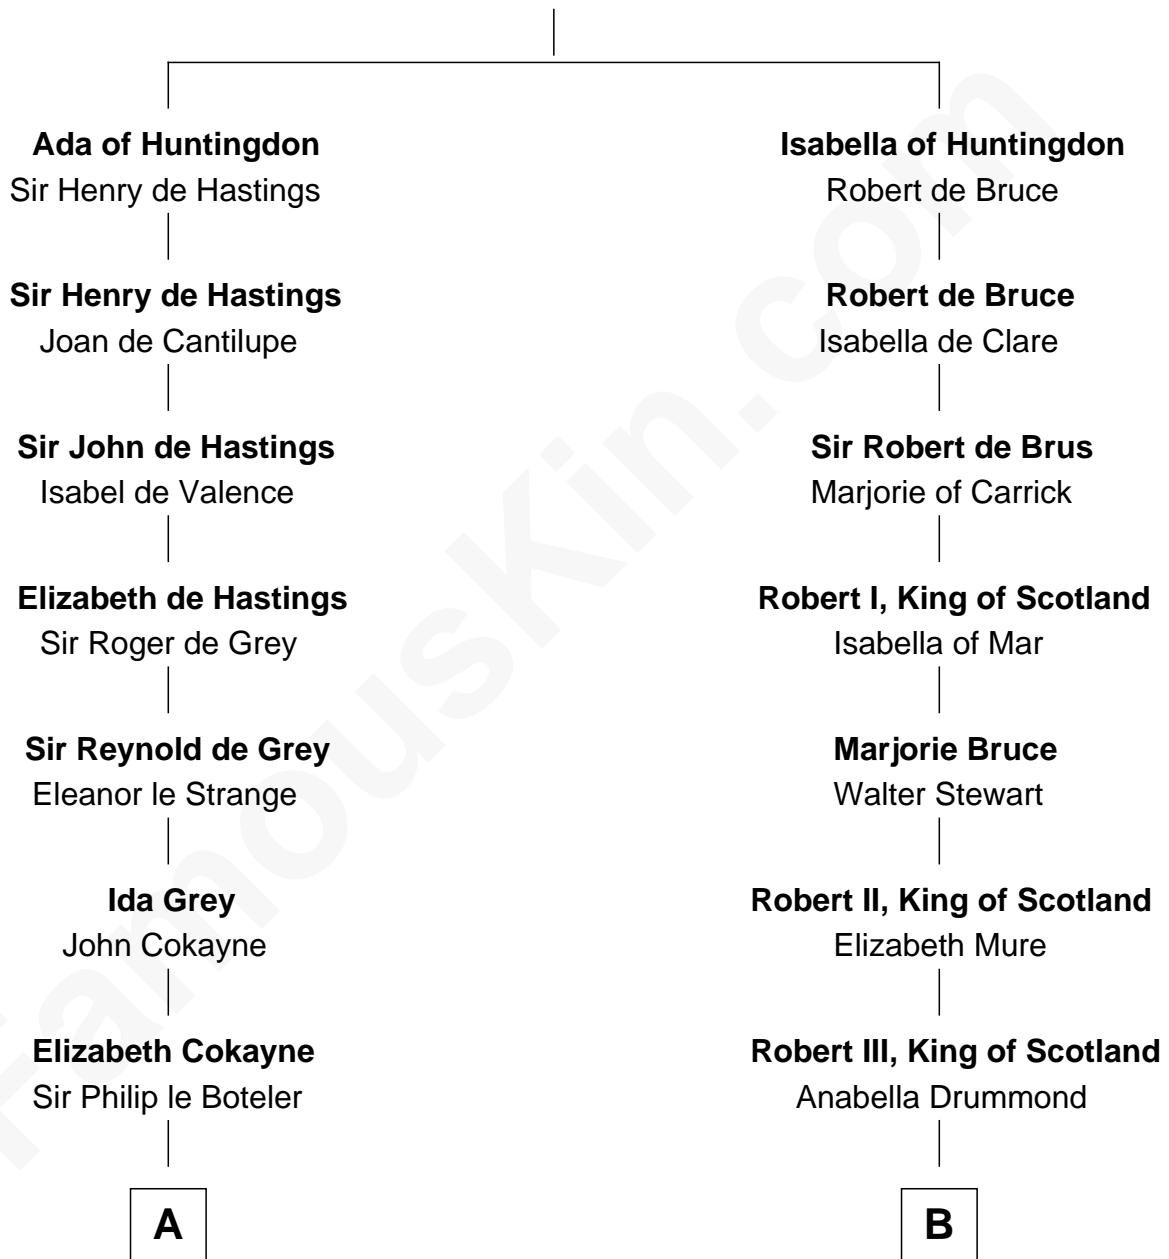

FamousKin.com

Relationship Chart of

Joseph Wharton

Founder of the Wharton School of Business

21st cousin of

Helen Keller

Author and Activist

David of Huntingdon

Maud of Chester

C

Samuel Rodman

Mary Willett

Thomas Rodman

Mary Borden

Hannah Rodman

Samuel Rowland Fisher

Deborah Fisher

William Wharton

Joseph Wharton

Founder, Wharton School of Business

D

Anne Catherine Spotswood

Col. Bernard Moore

Col. Alexander Spotswood Moore