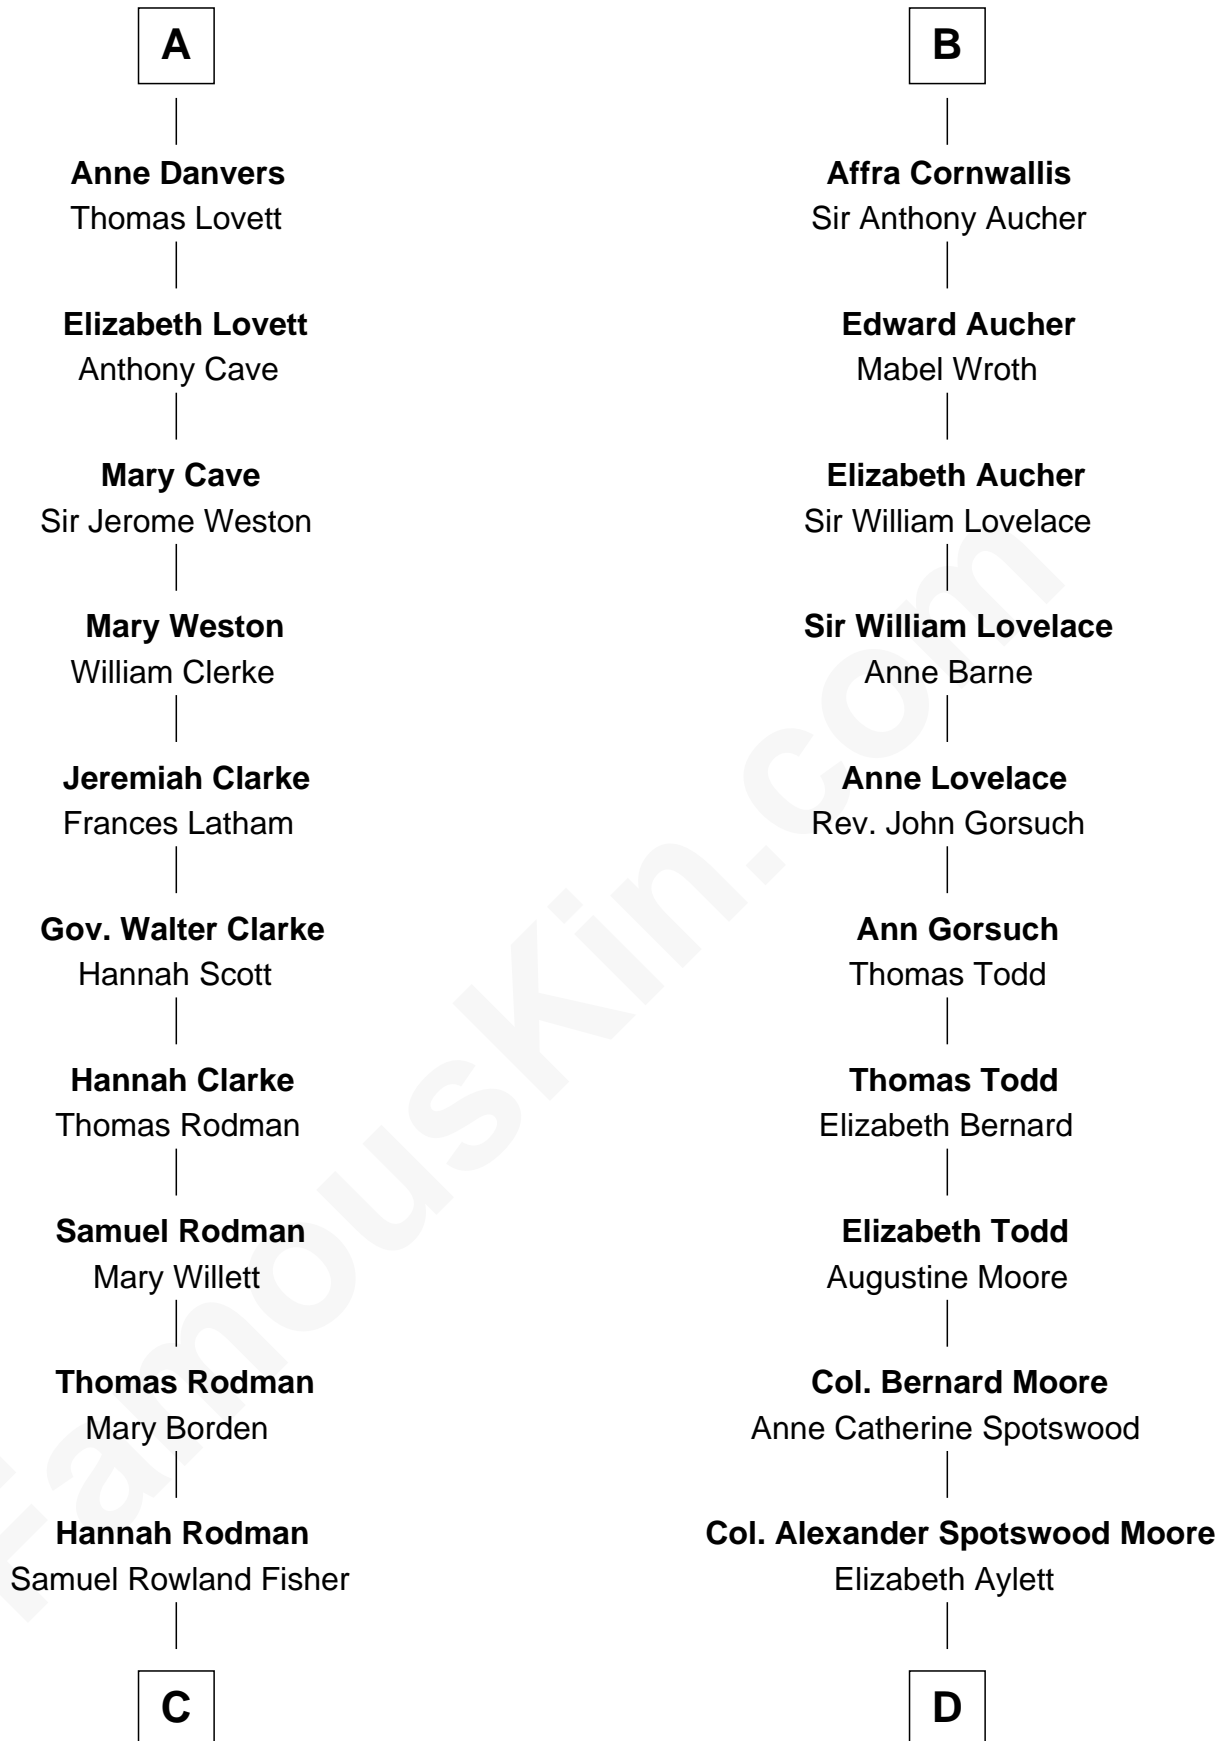

FamousKin.com

Relationship Chart of

Joseph Wharton

Founder of the Wharton School of Business

18th cousin 1 time removed of

Helen Keller

Author and Activist

Sir William de Montagu
Elizabeth de Montfort

Hawise de Montagu
Sir Roger de Bavent

Joan de Bavent
Sir John Dauntsey

John Dauntsey
Elizabeth Beverley

Joan Dauntsey
Sir John Stradling

Edmund Stradling
Elizabeth Arundell

John Stradling
Alice Langford

Anne Stradling
Sir John Danvers

A

William de Montagu
Katherine de Grandison

Sibyl de Montagu
Sir Edmund Fitzalan

Philippe Fitzalan
Sir Richard Sergeaux

Philippa Sergeaux
Sir Robert Pashley

Anne Pashley
Edward Tyrrell

Philippa Tyrrell
Thomas Cornwallis

Sir William Cornwallis
Elizabeth Stanford

B

C

Deborah Fisher
William Wharton

Joseph Wharton

Founder, Wharton School of Business

D

Mary Fairfax Moore
David Keller