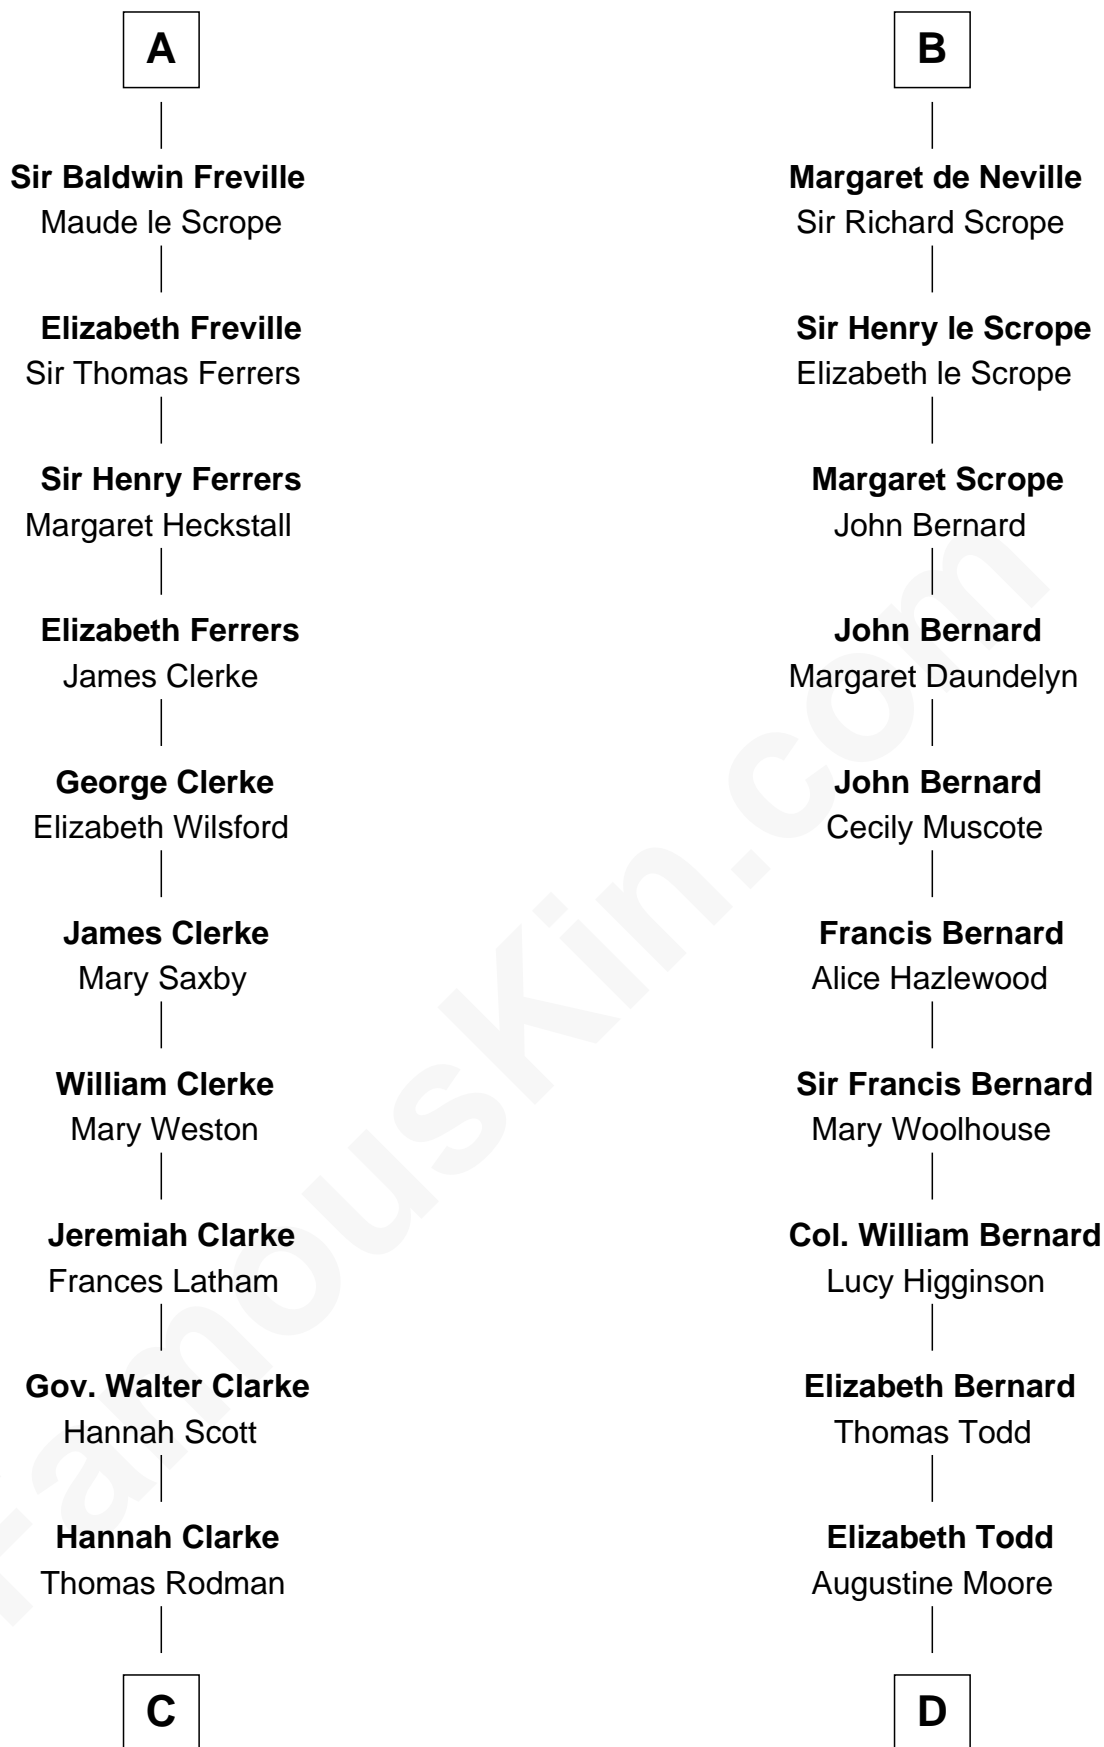

FamousKin.com

Relationship Chart of

Joseph Wharton

Founder of the Wharton School of Business

21st cousin of

Helen Keller

Author and Activist

William FitzPatrick

Eleonore de Vitre

C

Samuel Rodman

Mary Willett

Thomas Rodman

Mary Borden

Hannah Rodman

Samuel Rowland Fisher

Deborah Fisher

William Wharton

Joseph Wharton

Founder, Wharton School of Business

D

Col. Bernard Moore

Anne Catherine Spotswood

Col. Alexander Spotswood Moore

Elizabeth Aylett

Mary Fairfax Moore

David Keller

Arthur Henley Keller

Kate Adams

Helen Keller

Author and Activist