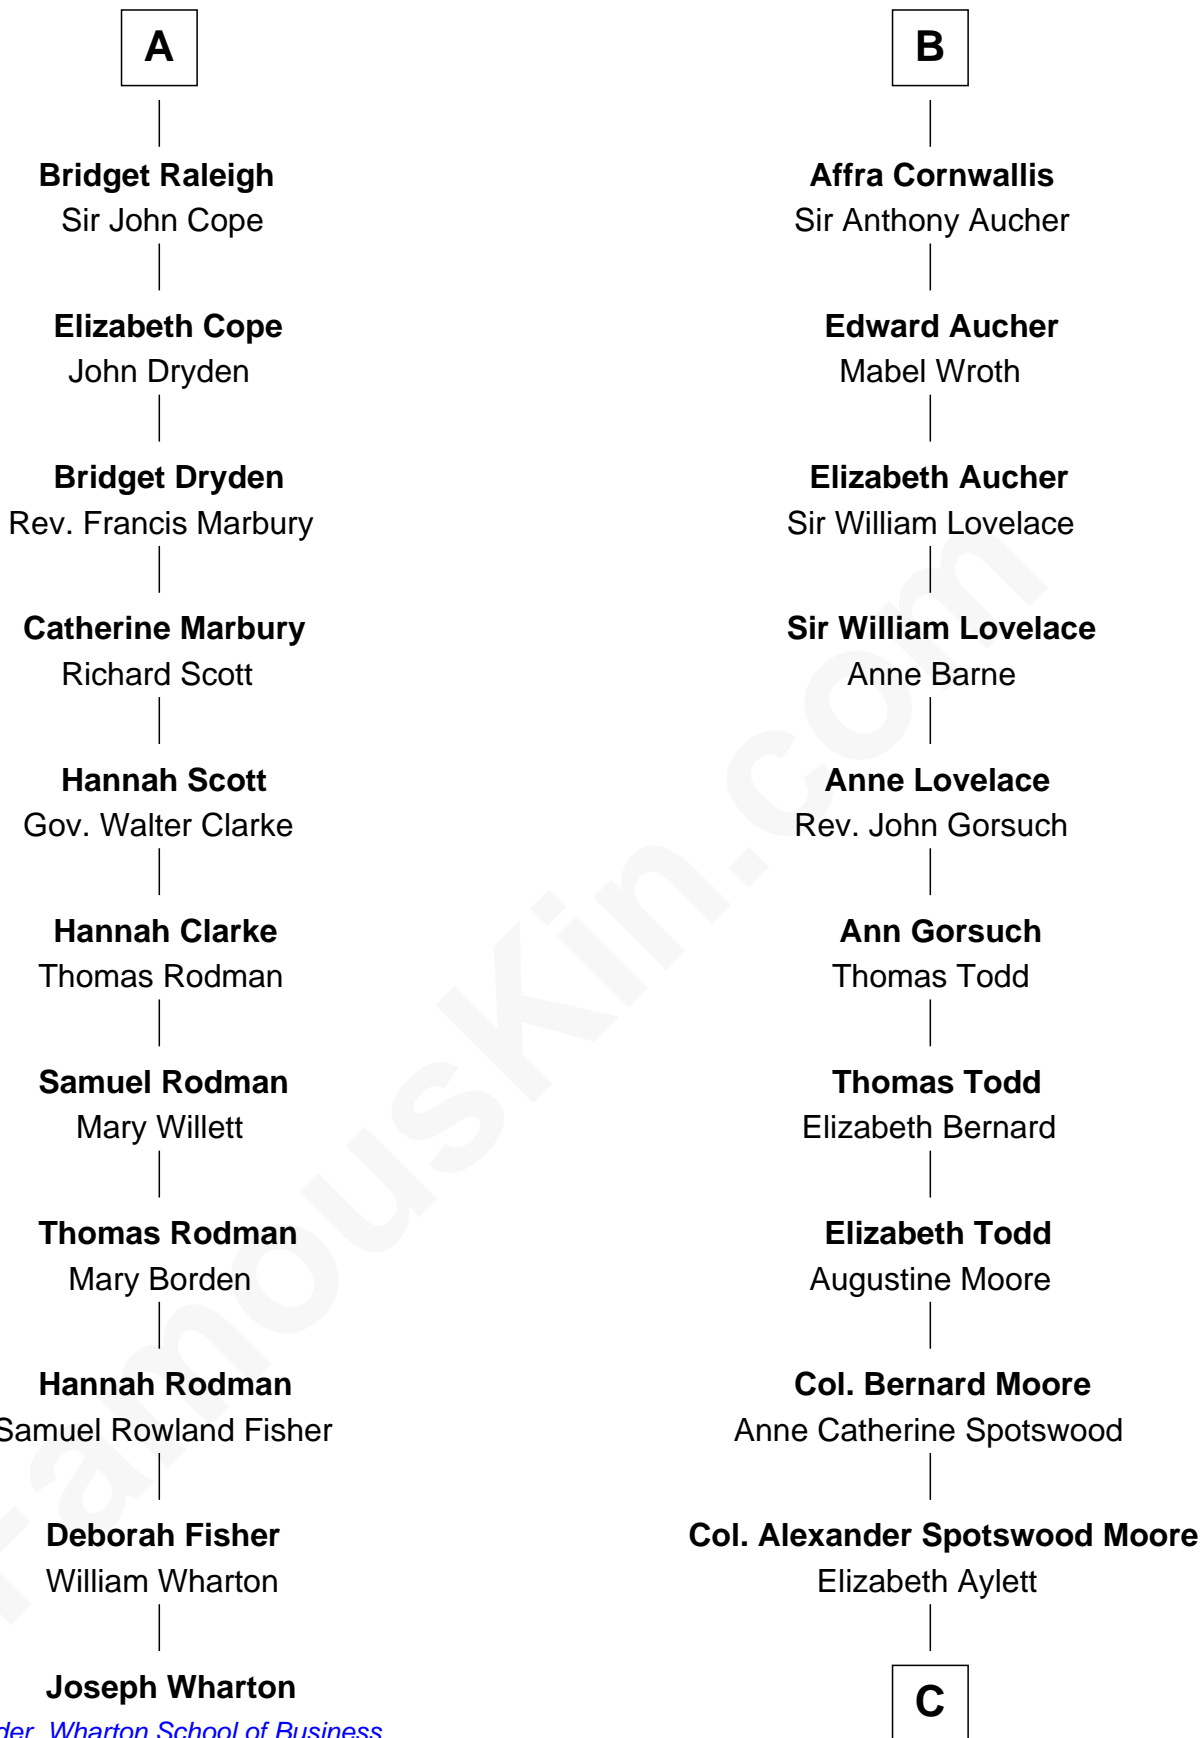

FamousKin.com

Relationship Chart of

Joseph Wharton

Founder of the Wharton School of Business

17th cousin 2 times removed of

Helen Keller

Author and Activist

Hugh le Despencer
Eleanor de Clare

Sir Edward le Despencer

Anne de Ferrers

Edward Despencer

Elizabeth Burghersh

Margaret Despencer

Robert de Ferrers

Phillippa Ferrers

Sir Thomas Greene

Elizabeth Greene

William Raleigh

Sir Edward Raleigh

Margaret Verney

Sir Edward Raleigh

Anne Chamberlayne

A

Isabel le Despencer

Edward Tyrrell

Philippa Tyrrell

Thomas Cornwallis

Sir William Cornwallis

Elizabeth Stanford

B

C

—
Mary Fairfax Moore