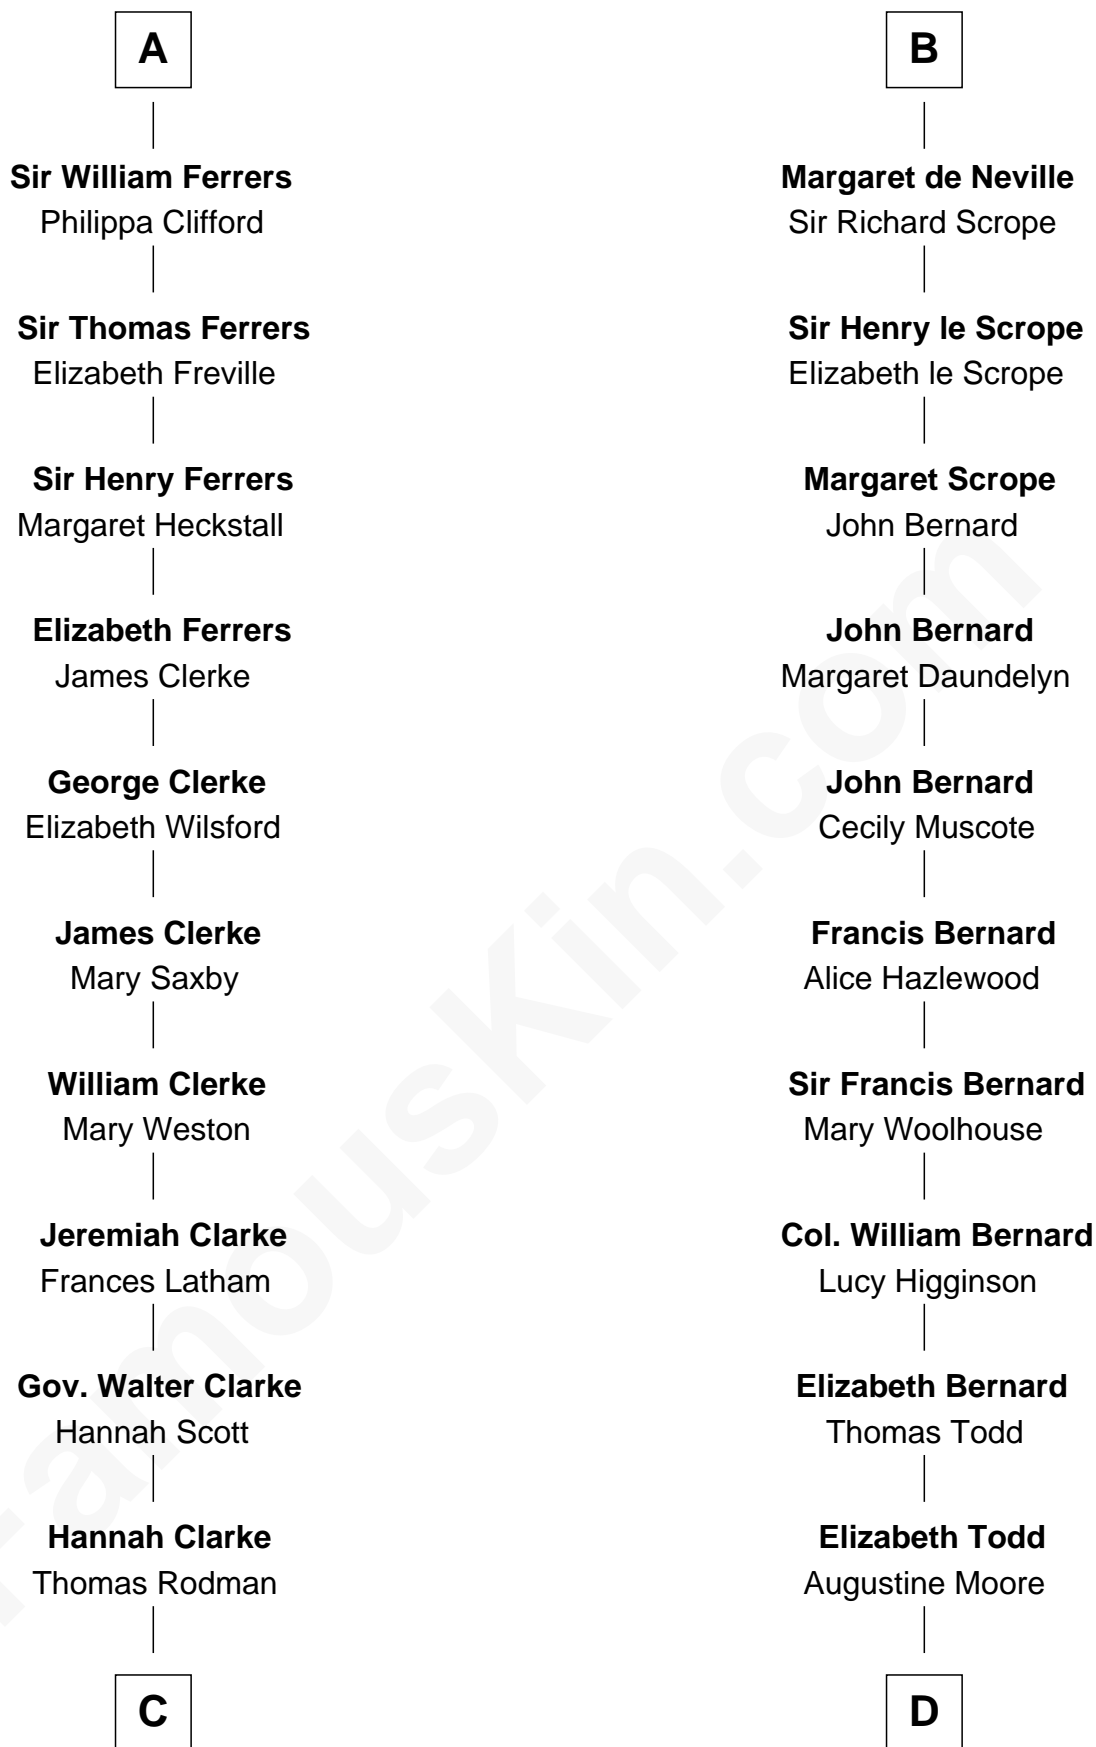

FamousKin.com

Relationship Chart of

Joseph Wharton

Founder of the Wharton School of Business

21st cousin of

Helen Keller

Author and Activist

Reginald de Braiose

C

Samuel Rodman

Mary Willett

Thomas Rodman

Mary Borden

Hannah Rodman

Samuel Rowland Fisher

Deborah Fisher

William Wharton

Joseph Wharton

Founder, Wharton School of Business

D

Col. Bernard Moore

Anne Catherine Spotswood

Col. Alexander Spotswood Moore

Elizabeth Aylett

Mary Fairfax Moore

David Keller

Arthur Henley Keller

Kate Adams

Helen Keller

Author and Activist