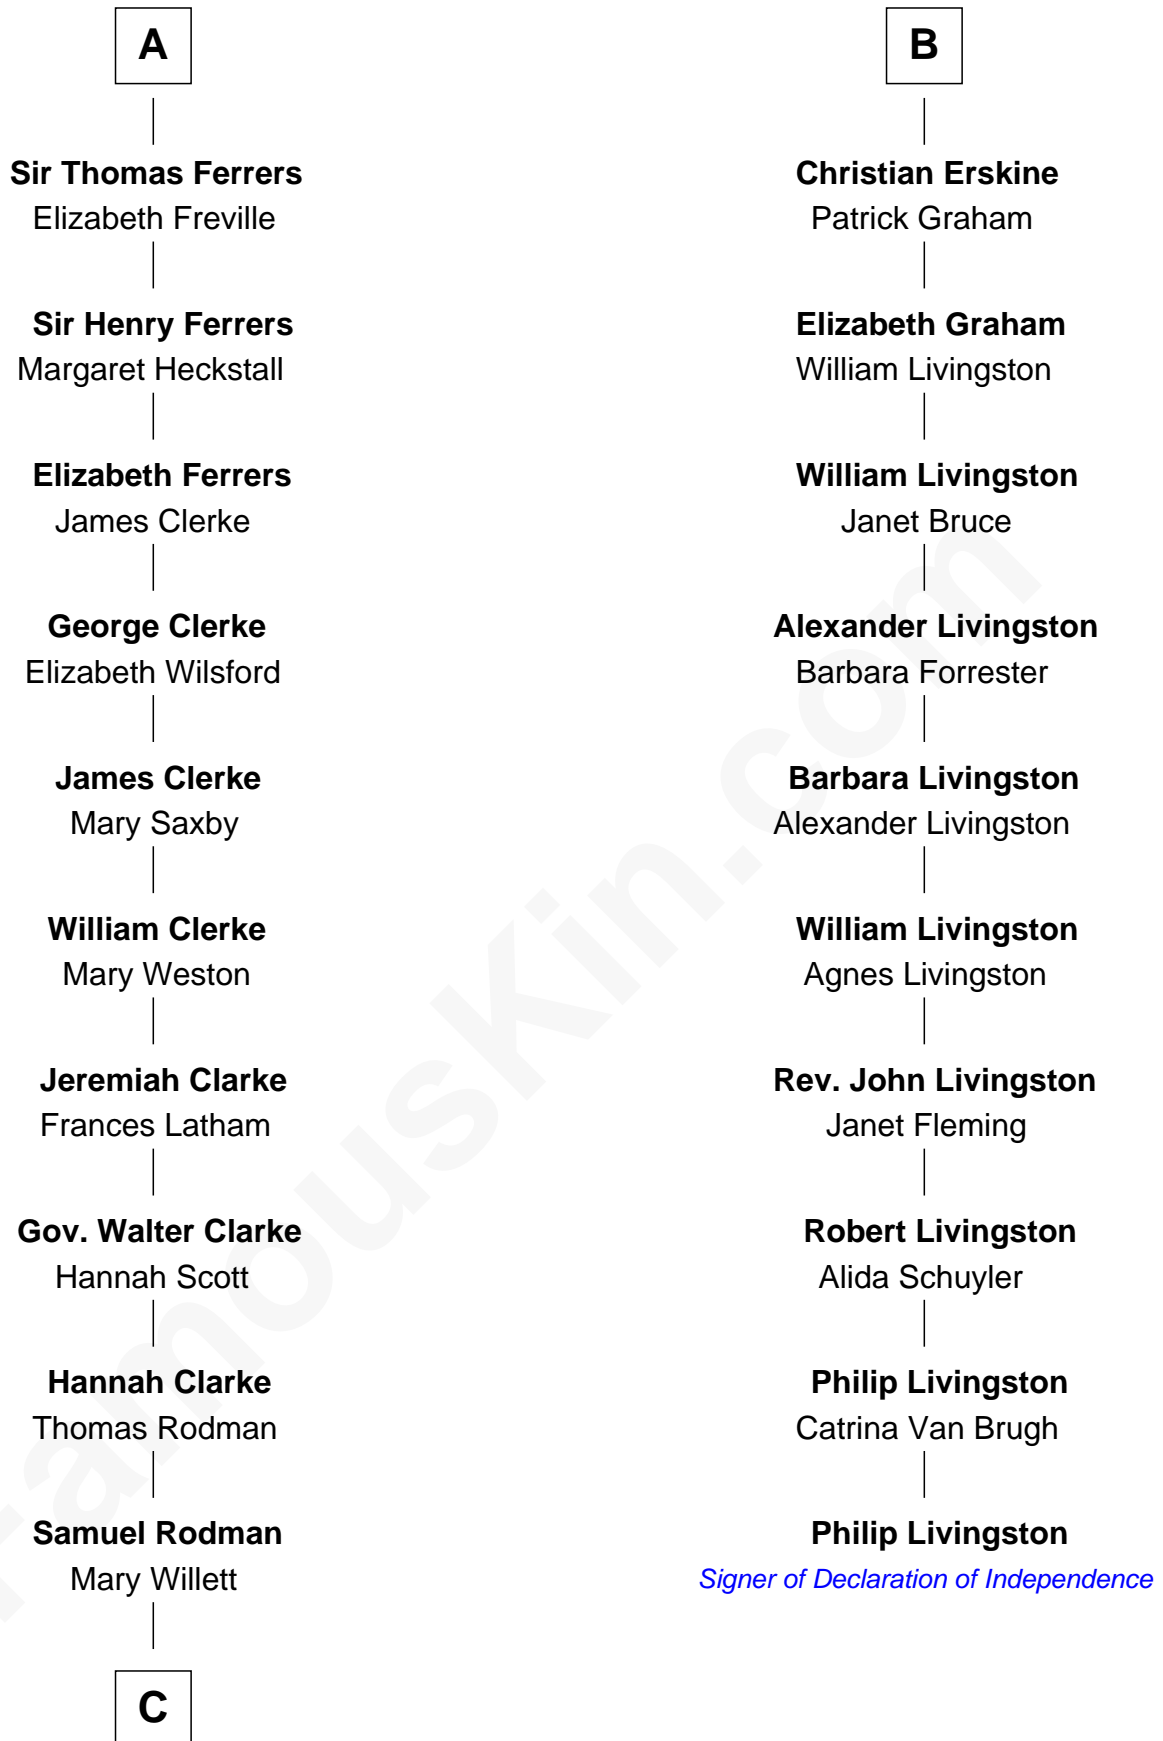

FamousKin.com

Relationship Chart of

Joseph Wharton

Founder of the Wharton School of Business

16th cousin 4 times removed of

Philip Livingston

Signer of the Declaration of Independence

C

—
Thomas Rodman

Mary Borden

—
Hannah Rodman

Samuel Rowland Fisher

—
Deborah Fisher

William Wharton

—
Joseph Wharton

Founder, Wharton School of Business