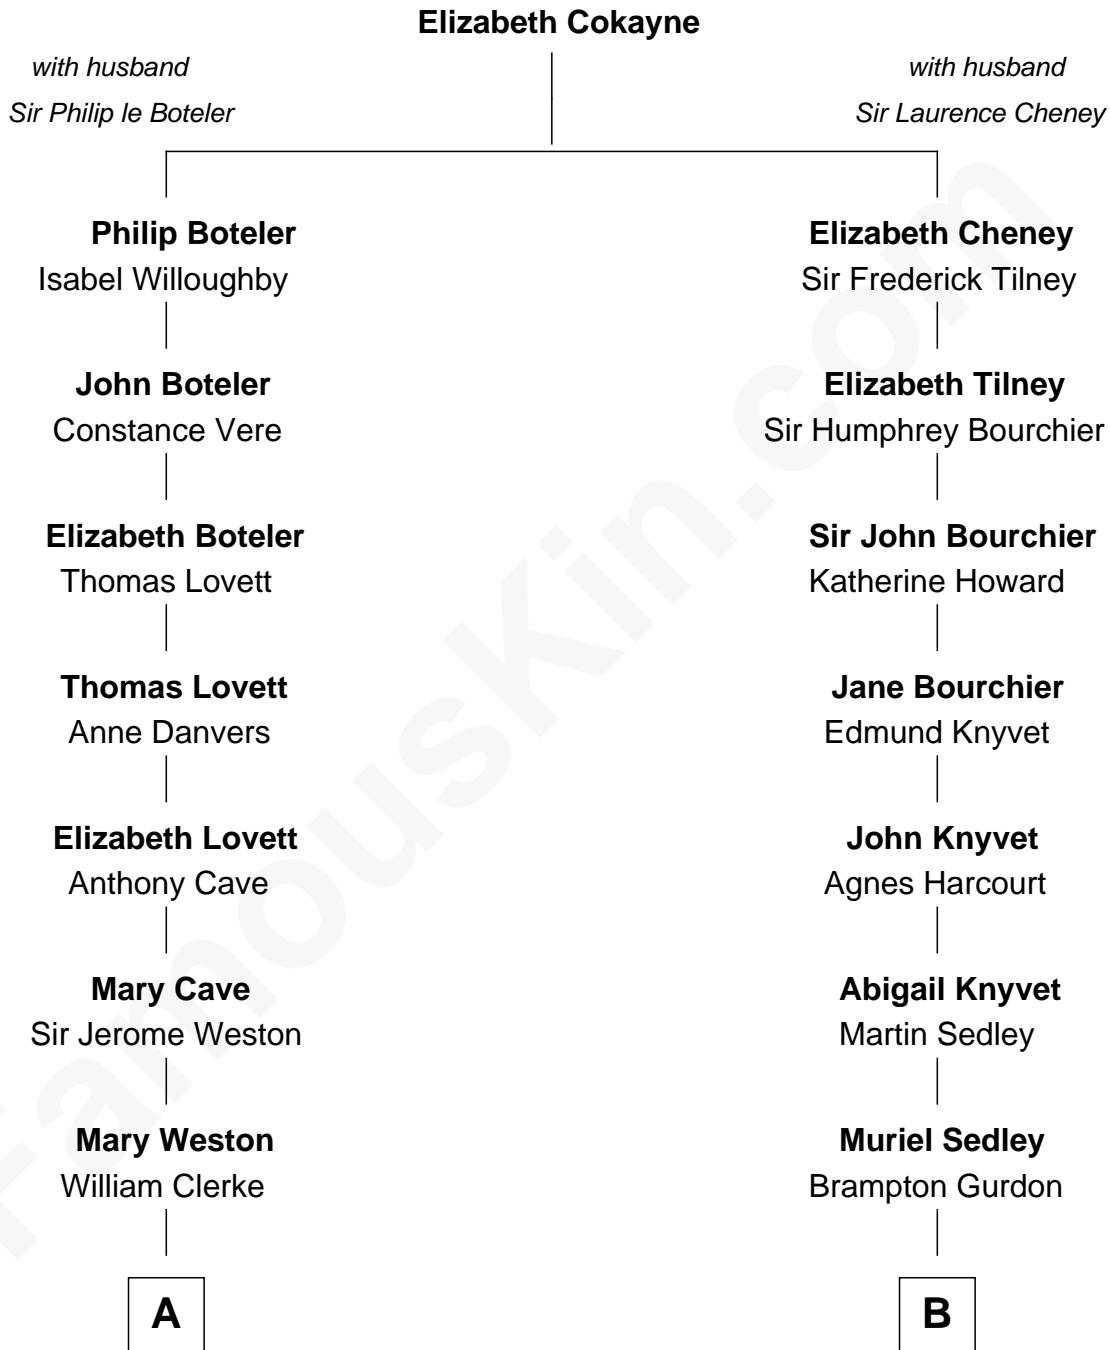

**FamousKin.com**  
**Relationship Chart of**  
**Joseph Wharton**

*Founder of the Wharton School of Business*

**14th cousin 1 time removed of**

**Leverett Saltonstall**

*55th Governor of Massachusetts*

**A**

**Jeremiah Clarke**

Frances Latham

**Gov. Walter Clarke**

Hannah Scott

**Hannah Clarke**

Thomas Rodman

**Samuel Rodman**

Mary Willett

**Thomas Rodman**

Mary Borden

**Hannah Rodman**

Samuel Rowland Fisher

**Deborah Fisher**

William Wharton

**Joseph Wharton**

*Founder, Wharton School of Business*