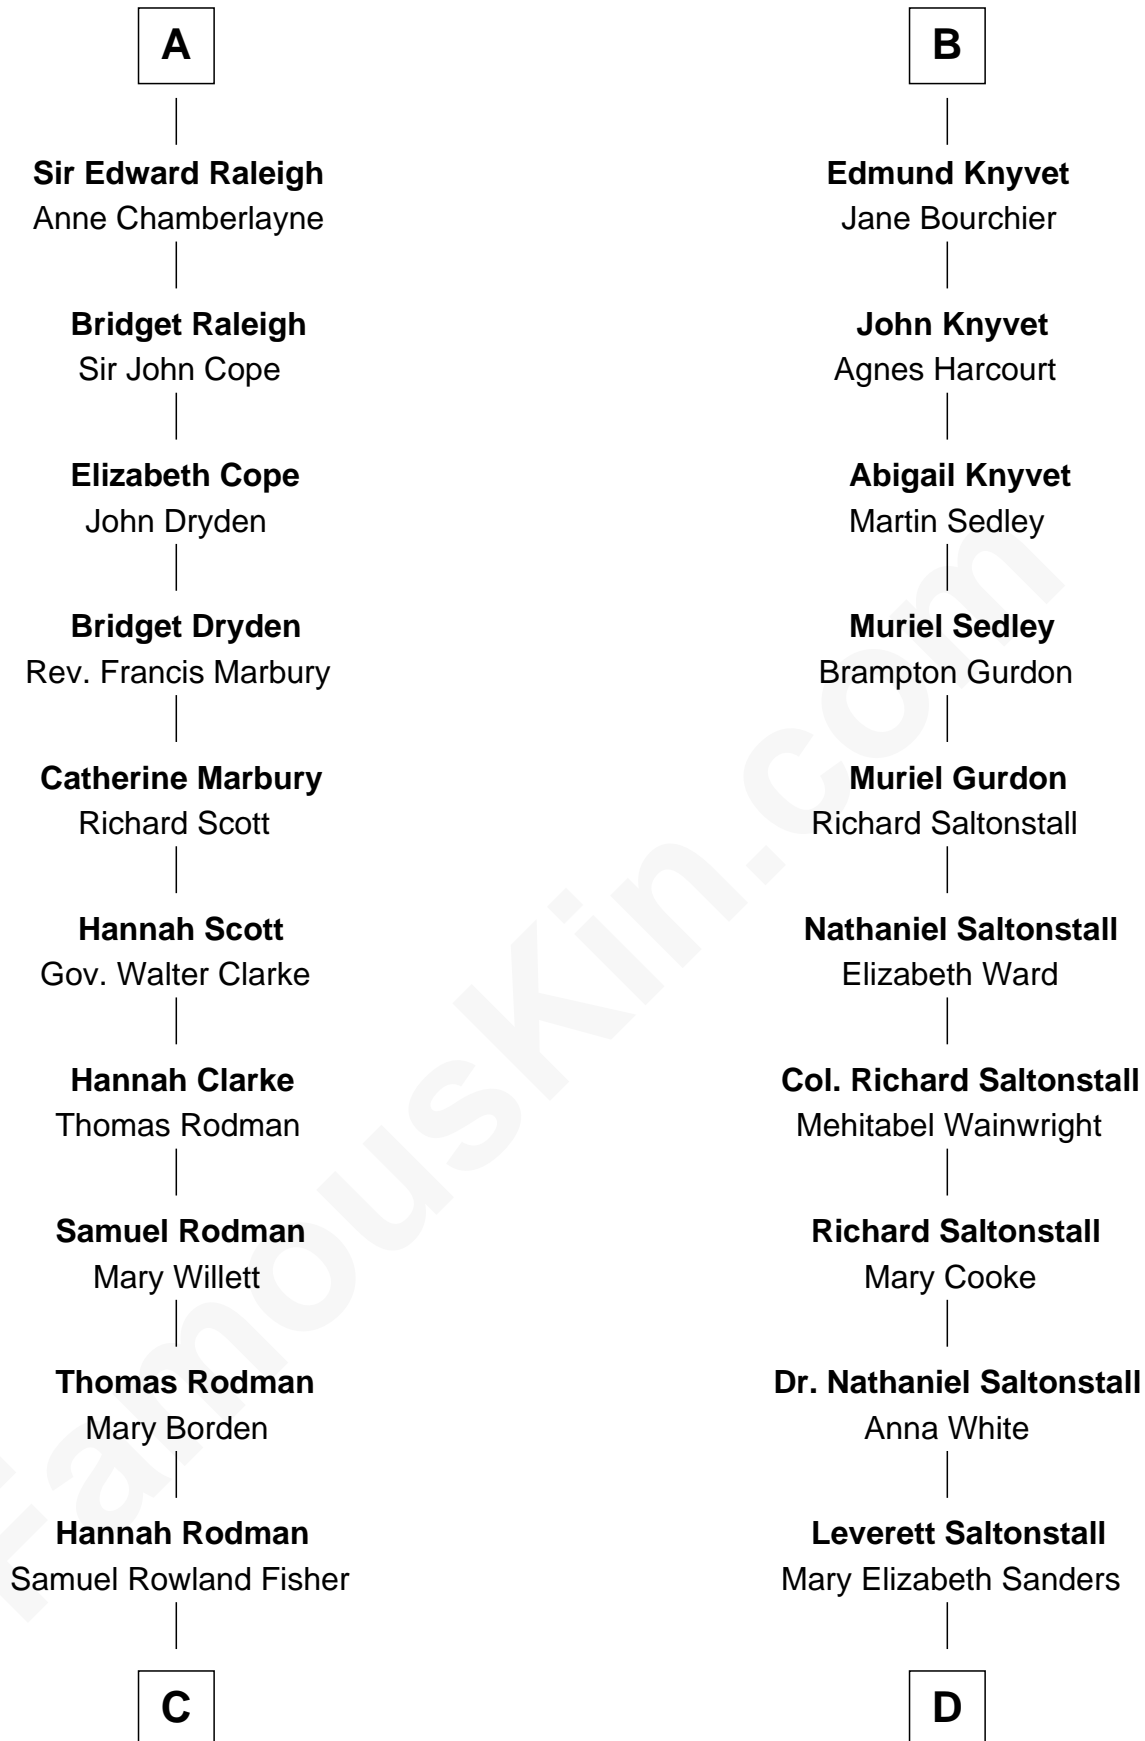

FamousKin.com

Relationship Chart of

Joseph Wharton

Founder of the Wharton School of Business

18th cousin 1 time removed of

Leverett Saltonstall

55th Governor of Massachusetts

C

Deborah Fisher
William Wharton

Joseph Wharton

Founder, Wharton School of Business

D

Leverett Saltonstall
Rose Smith Lee

Richard Middlecott Saltonstall

Eleanor Brooks

Leverett Saltonstall

55th Governor of Massachusetts

FamousKin.com