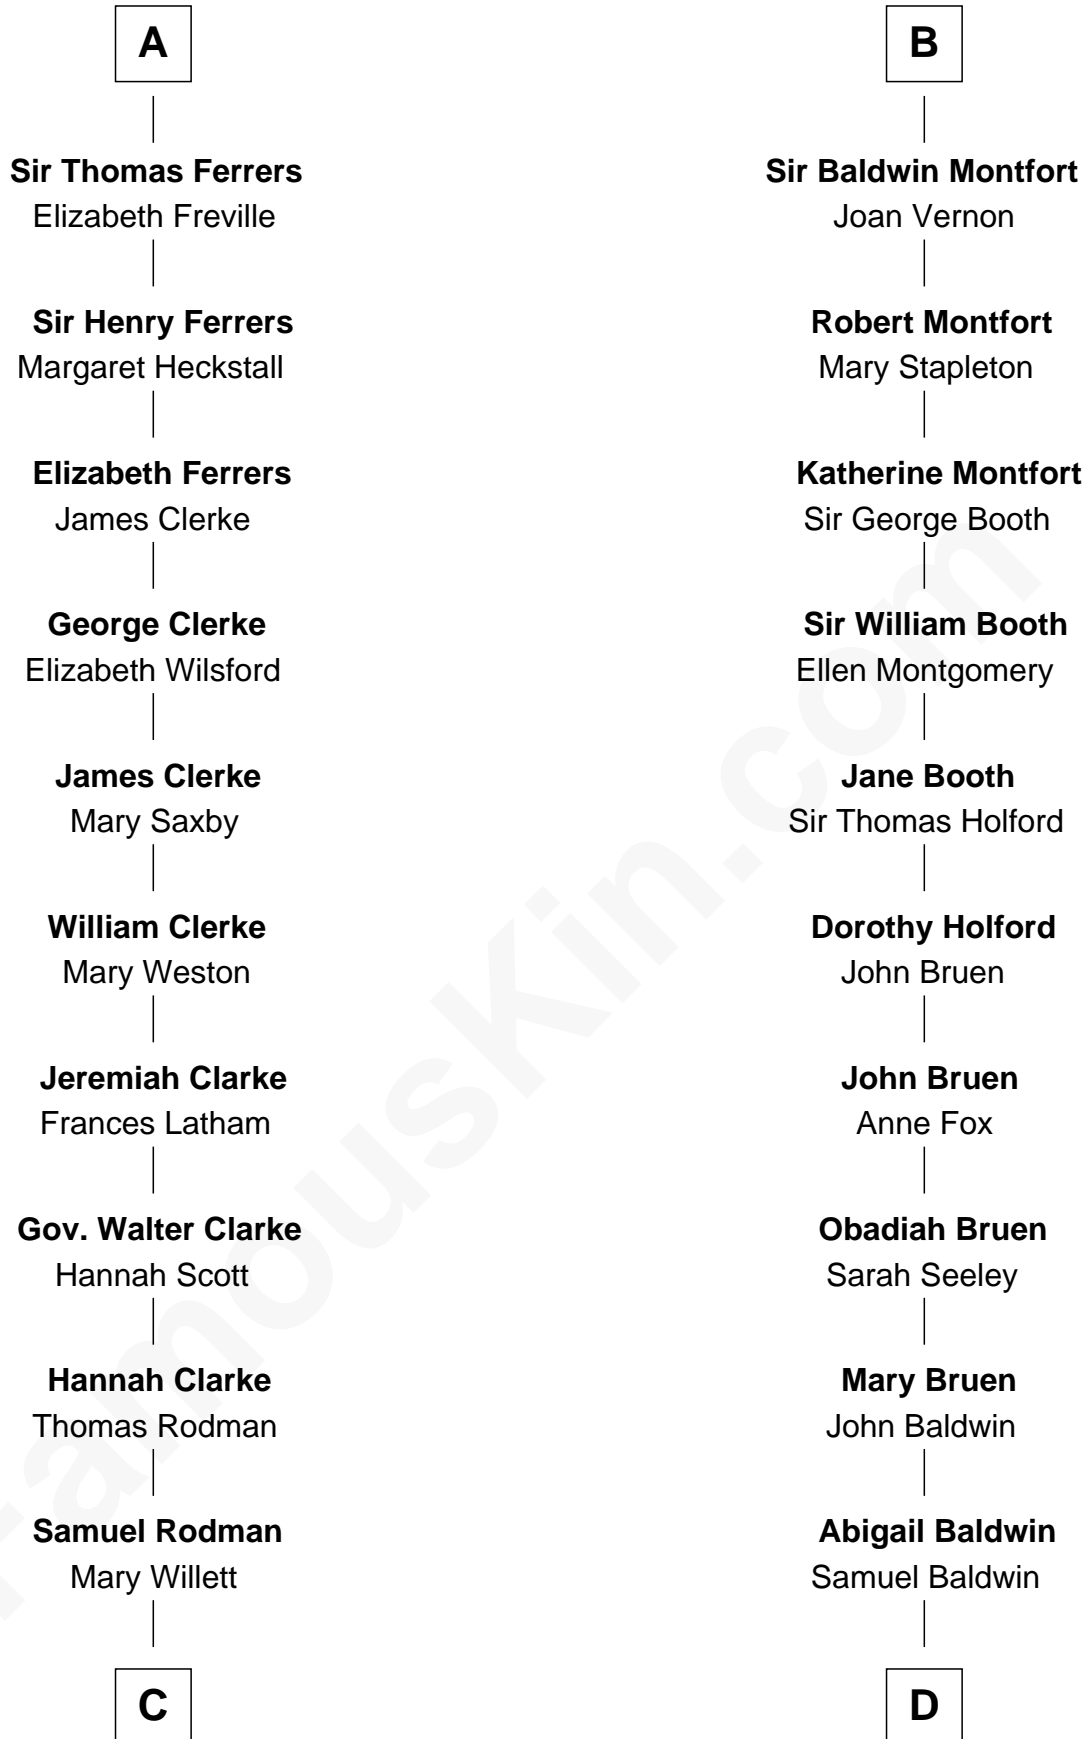

FamousKin.com

Relationship Chart of

Joseph Wharton

Founder of the Wharton School of Business

19th cousin 1 time removed of

Abraham Baldwin

Signer of the U.S. Constitution

Sir Humphrey de Bohun

Alice de Bohun

Roger V de Toeni

Ralph VII de Toeni

Mary - - - - -

Alice de Toeni

Guy de Beauchamp

Maud de Beauchamp

Sir Geoffrey de Say

Idonea de Say

Sir John de Clinton

Margaret de Clinton

Sir Baldwin de Montfort

Sir William Montfort

Margaret Pecche

B

C

Thomas Rodman

Mary Borden

Hannah Rodman

Samuel Rowland Fisher

Deborah Fisher

William Wharton

Joseph Wharton

Founder, Wharton School of Business