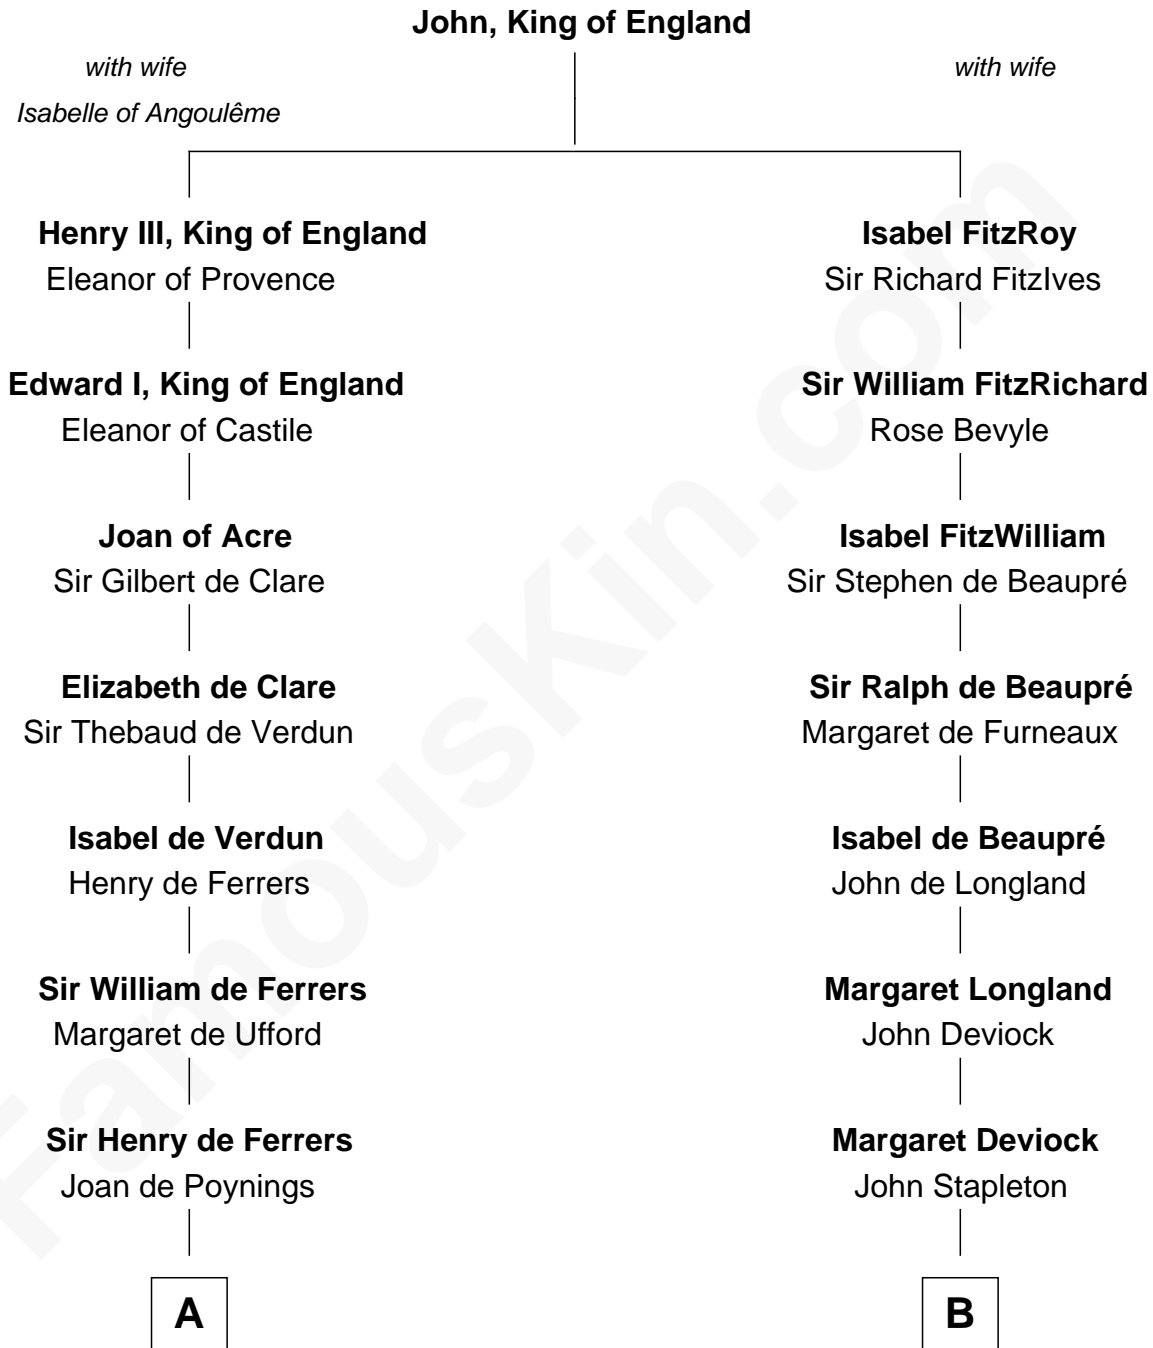

FamousKin.com

Relationship Chart of

Joseph Wharton

Founder of the Wharton School of Business

19th cousin 2 times removed of

Abraham Baldwin

Signer of the U.S. Constitution

C

Samuel Rodman

Mary Willett

Thomas Rodman

Mary Borden

Hannah Rodman

Samuel Rowland Fisher

Deborah Fisher

William Wharton

Joseph Wharton

Founder, Wharton School of Business

D

Timothy Baldwin

Bathsheba Stone

Michael Baldwin

Lucy Dudley

Abraham Baldwin