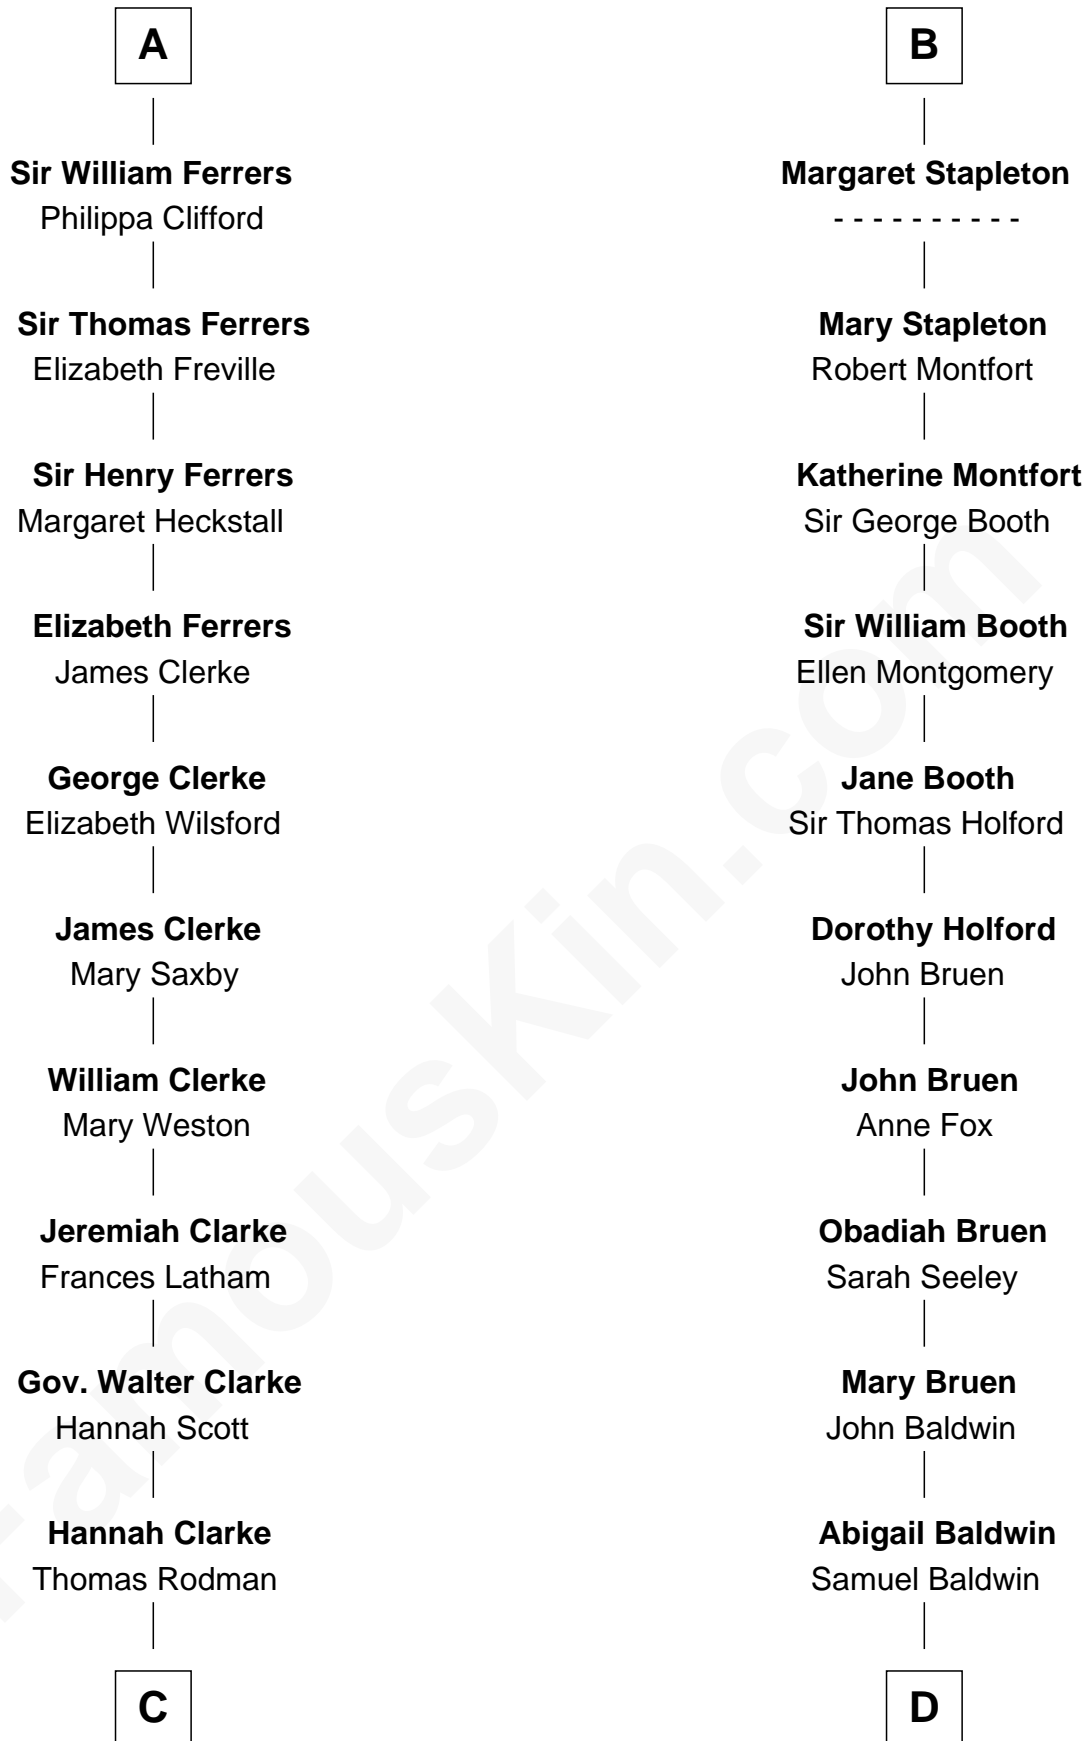

FamousKin.com

Relationship Chart of

Joseph Wharton

Founder of the Wharton School of Business

19th cousin 2 times removed of

Abraham Baldwin

Signer of the U.S. Constitution

C

Samuel Rodman

Mary Willett

Thomas Rodman

Mary Borden

Hannah Rodman

Samuel Rowland Fisher

Deborah Fisher

William Wharton

Joseph Wharton

Founder, Wharton School of Business

D

Timothy Baldwin

Bathsheba Stone

Michael Baldwin

Lucy Dudley

Abraham Baldwin