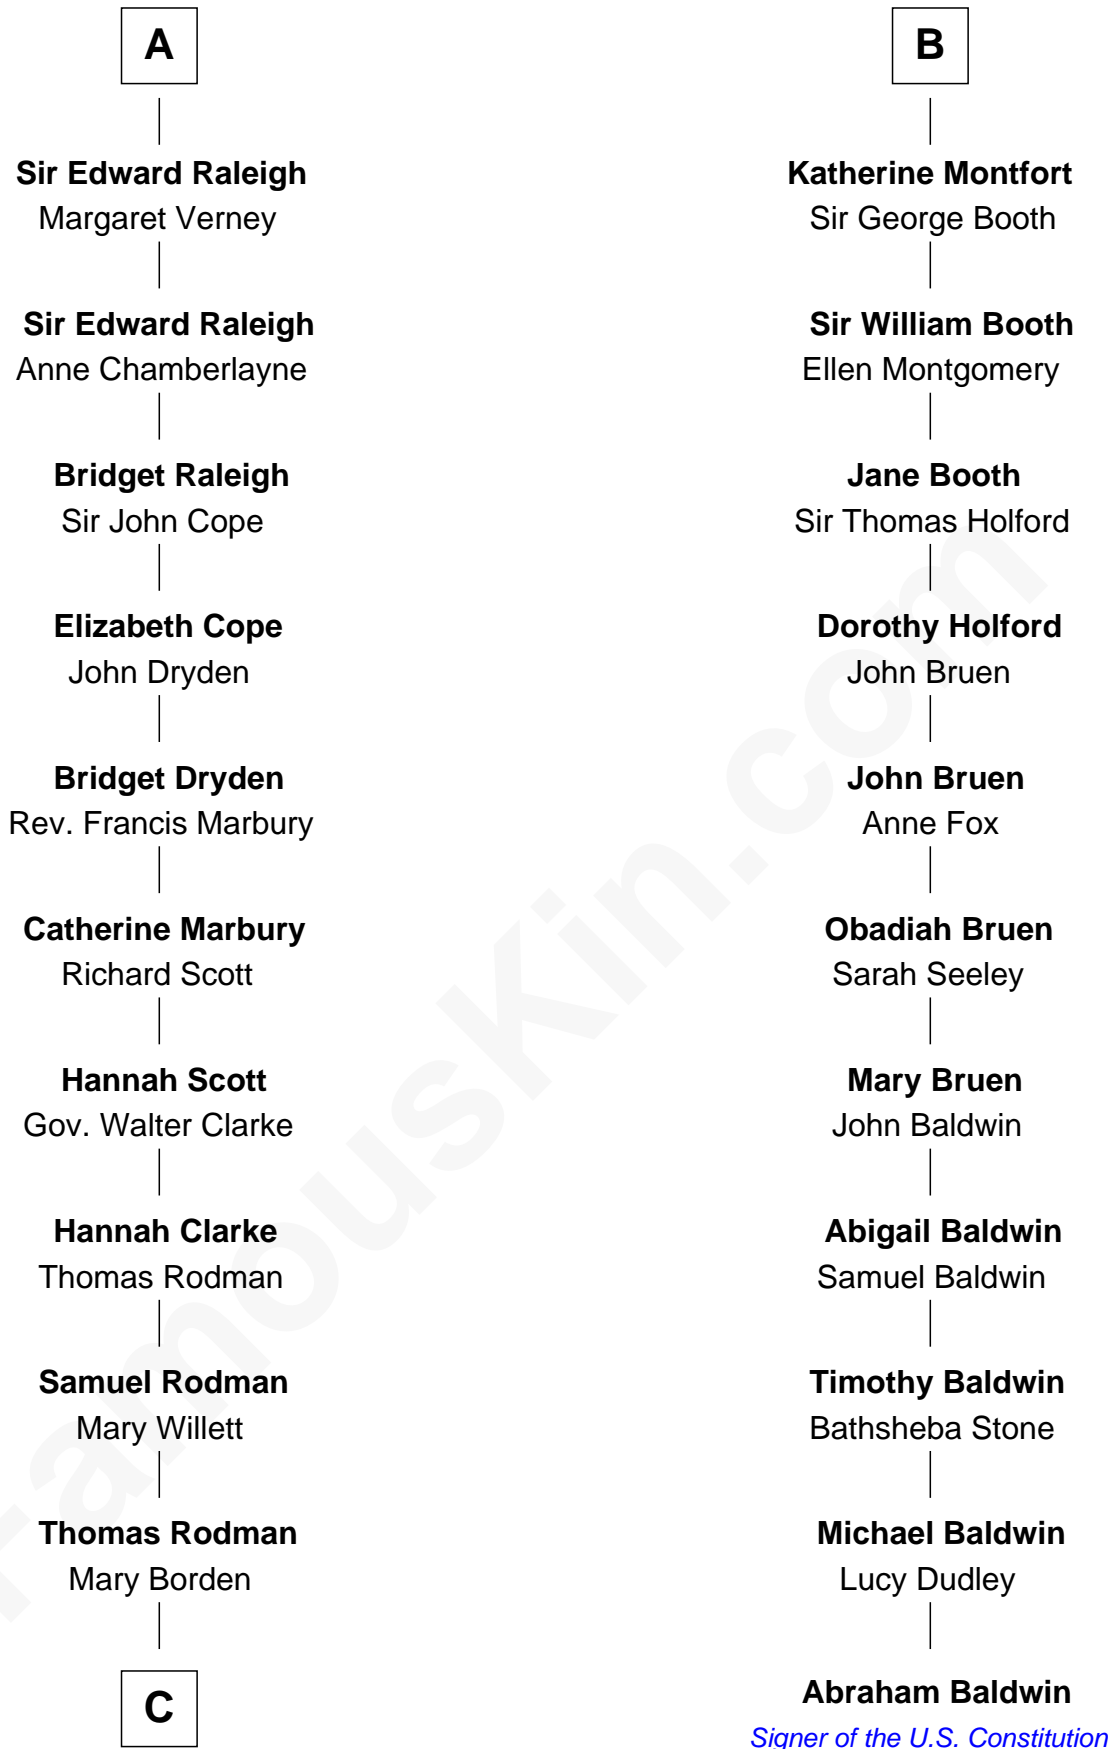

FamousKin.com

Relationship Chart of

Joseph Wharton

Founder of the Wharton School of Business

17th cousin 2 times removed of

Abraham Baldwin

Signer of the U.S. Constitution

C

—
Hannah Rodman
Samuel Rowland Fisher

—
Deborah Fisher
William Wharton

—
Joseph Wharton
Founder, Wharton School of Business

FamousKin.com