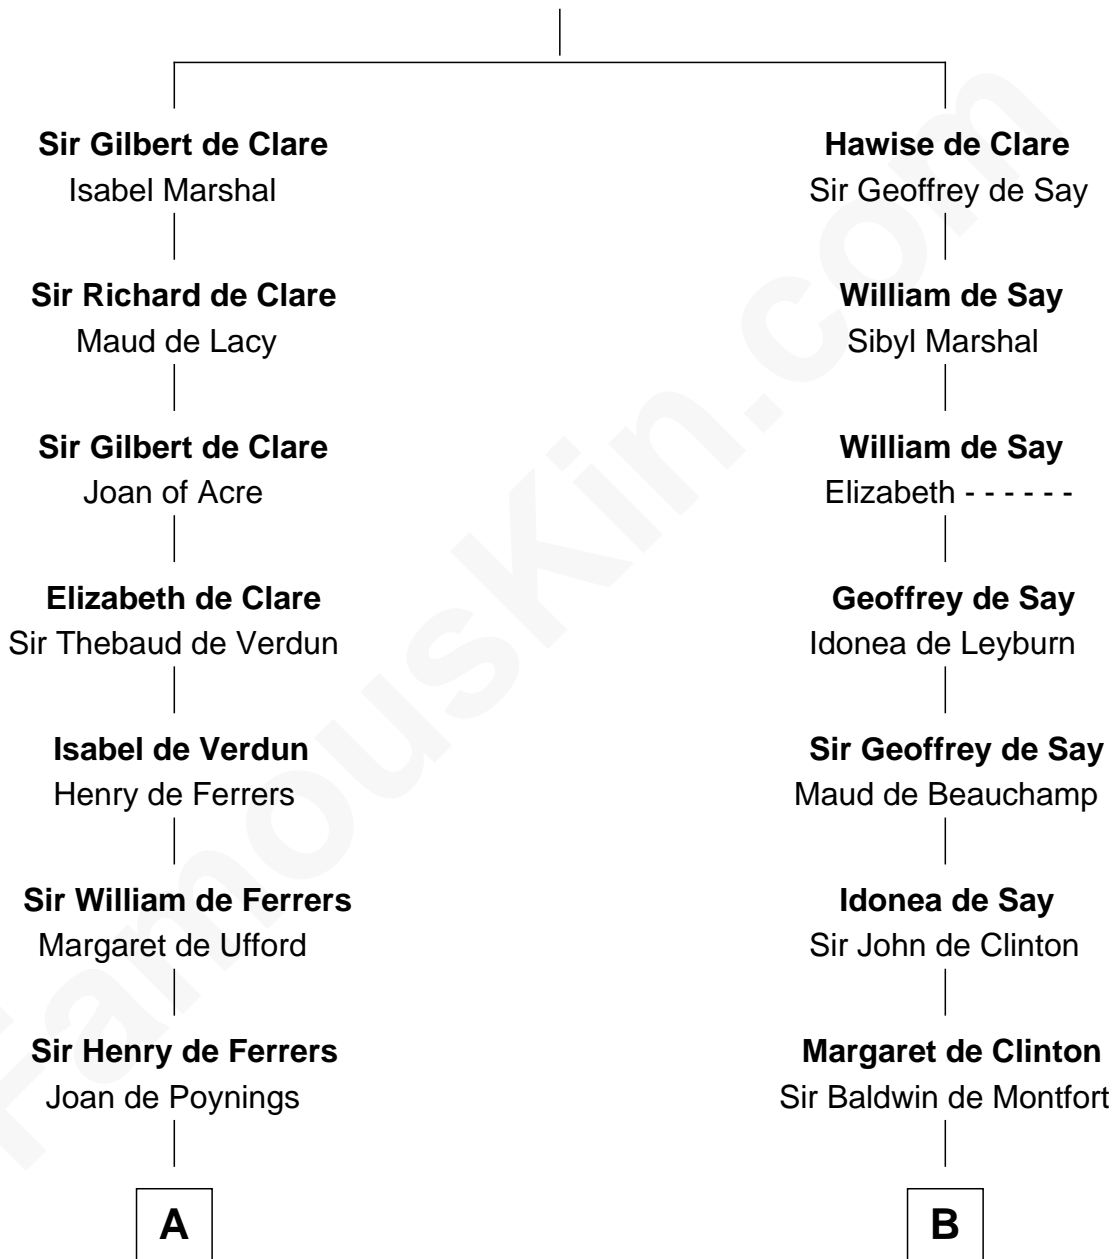

## Relationship Chart of

### Joseph Wharton

*Founder of the Wharton School of Business*

20th cousin 1 time removed of

### Abraham Baldwin

*Signer of the U.S. Constitution*

**Richard de Clare**  
Amice of Gloucester

**C**

**Samuel Rodman**

Mary Willett

**Thomas Rodman**

Mary Borden

**Hannah Rodman**

Samuel Rowland Fisher

**Deborah Fisher**

William Wharton

**Joseph Wharton**

*Founder, Wharton School of Business*

**D**

**Abigail Baldwin**