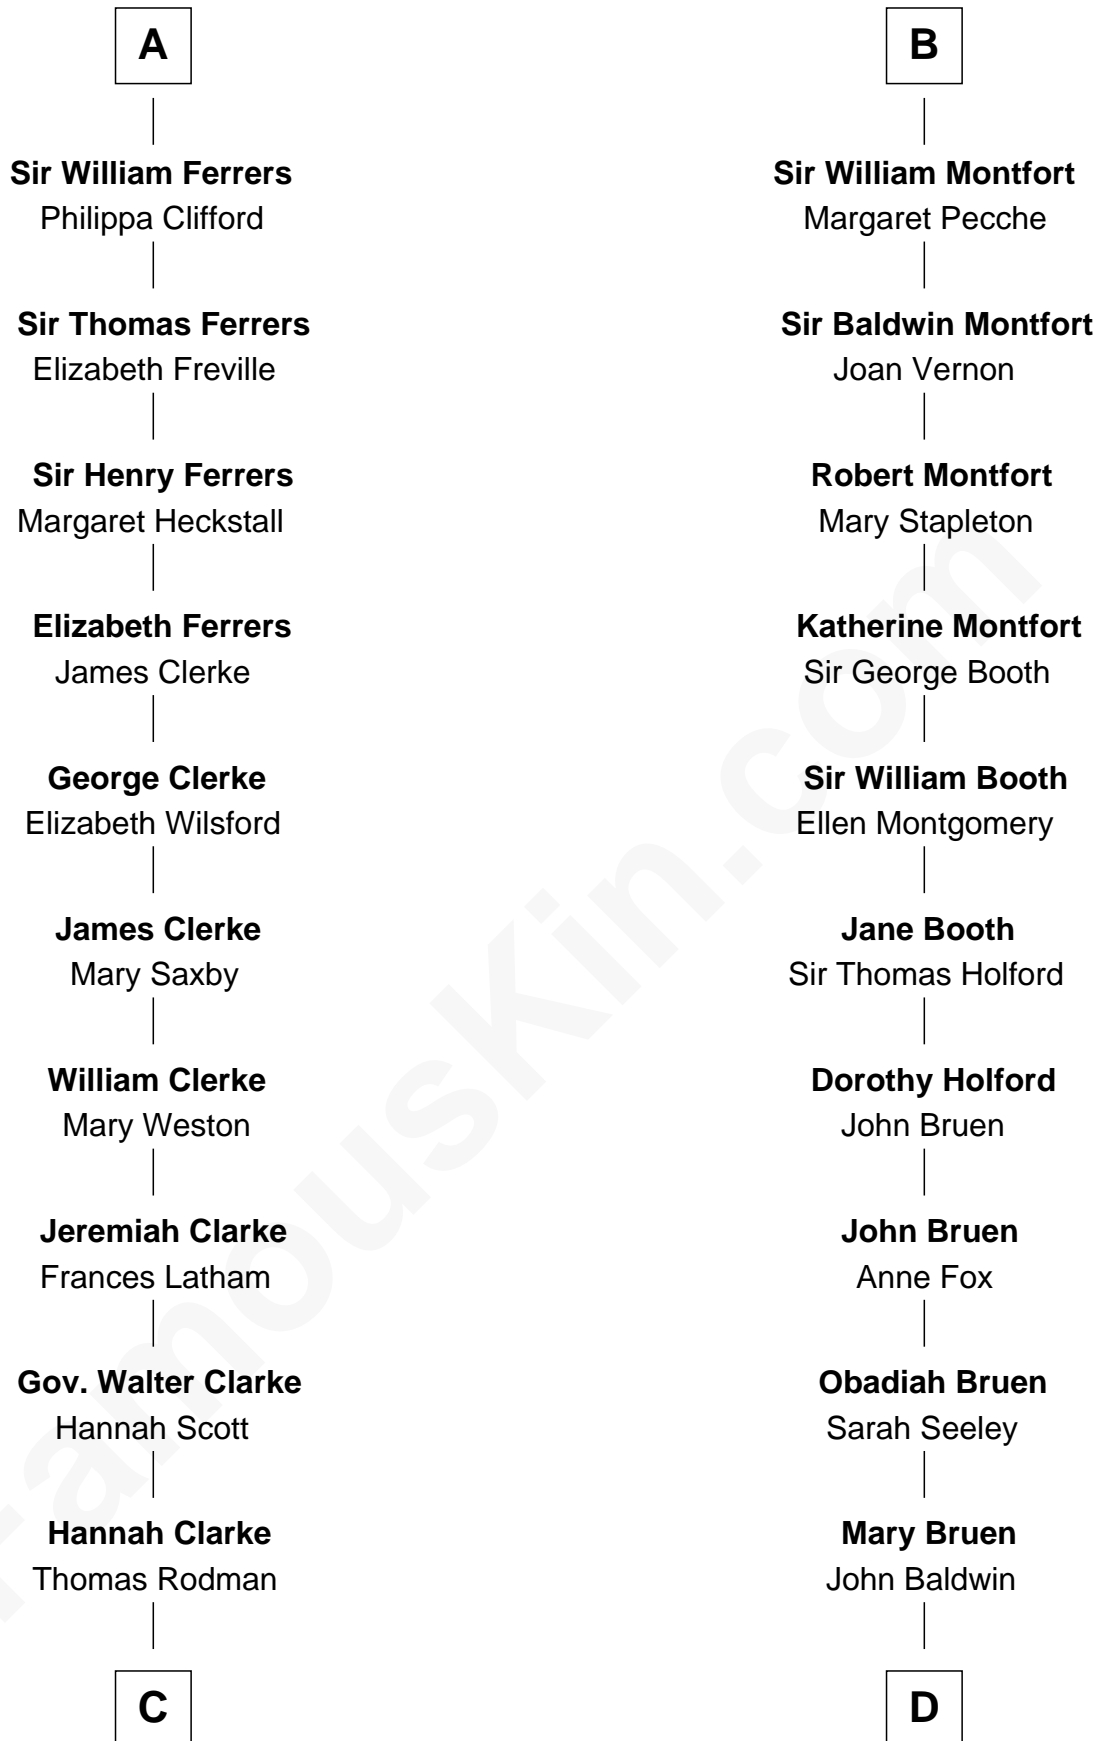

## Relationship Chart of

### Joseph Wharton

*Founder of the Wharton School of Business*

20th cousin 1 time removed of

### Abraham Baldwin

*Signer of the U.S. Constitution*

**Richard de Clare**  
Amice of Gloucester

**C**

**Samuel Rodman**

Mary Willett

**Thomas Rodman**

Mary Borden

**Hannah Rodman**

Samuel Rowland Fisher

**Deborah Fisher**

William Wharton

**Joseph Wharton**

*Founder, Wharton School of Business*

**D**

**Abigail Baldwin**