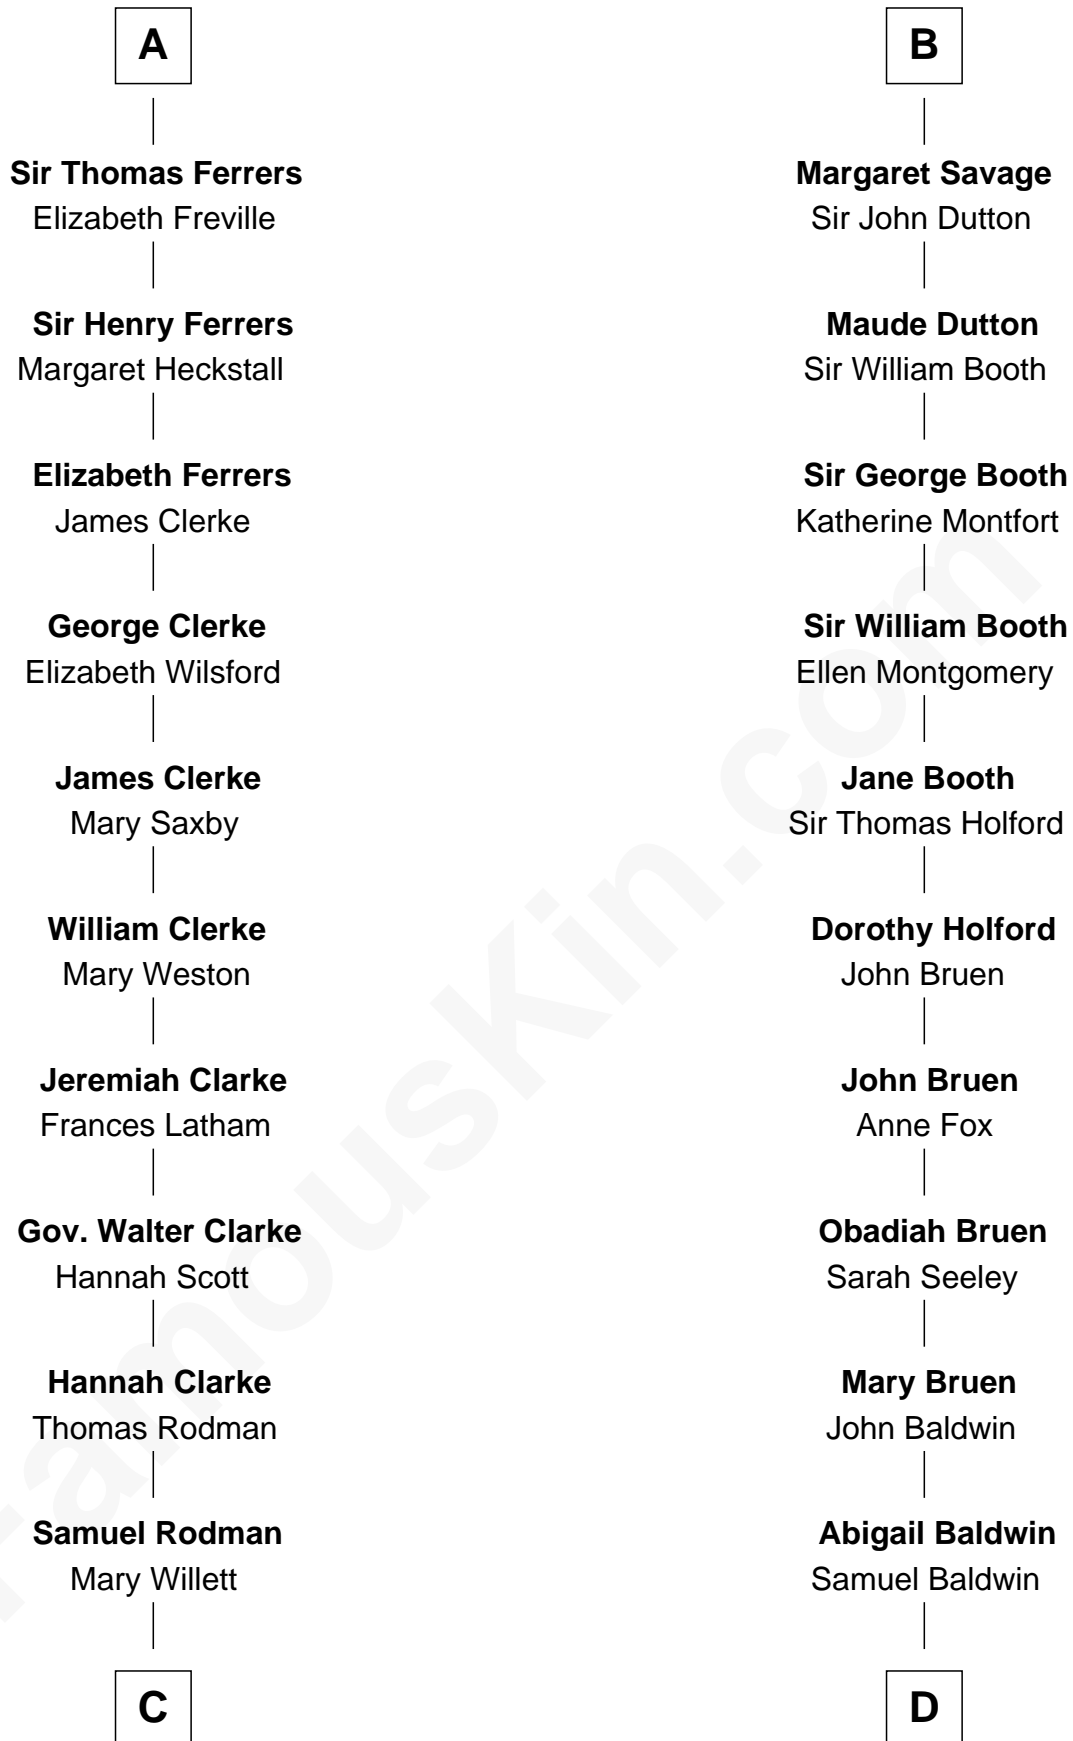

FamousKin.com

Relationship Chart of

Joseph Wharton

Founder of the Wharton School of Business

19th cousin 1 time removed of

Abraham Baldwin

Signer of the U.S. Constitution

C

Thomas Rodman

Mary Borden

Hannah Rodman

Samuel Rowland Fisher

Deborah Fisher

William Wharton

Joseph Wharton

Founder, Wharton School of Business