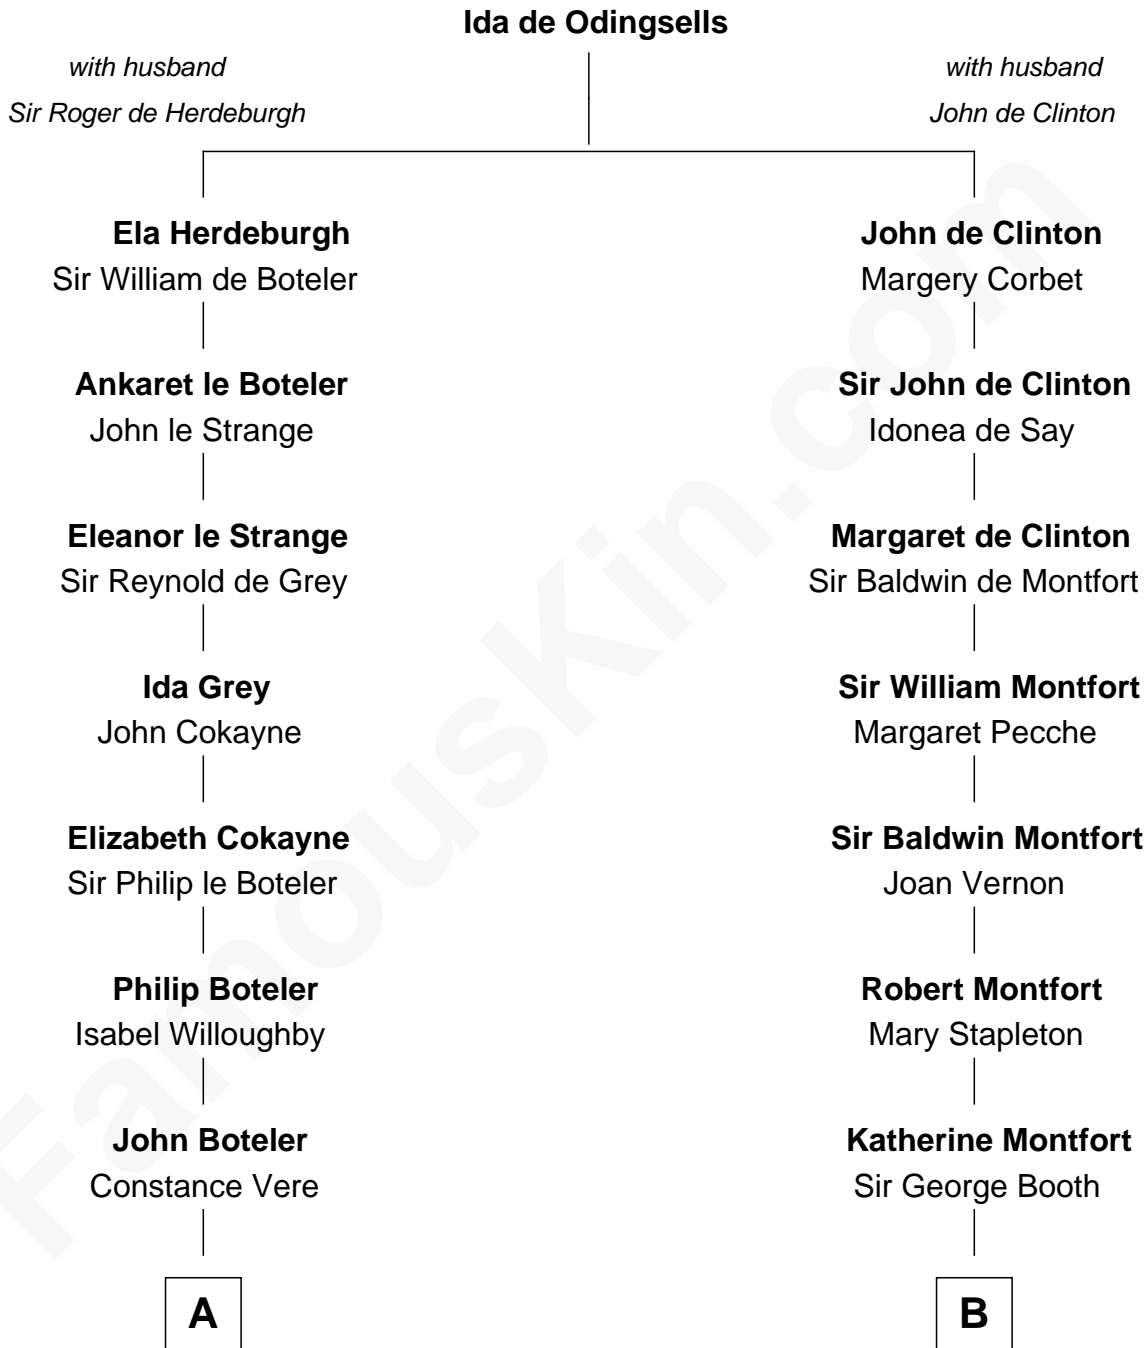

FamousKin.com

Relationship Chart of

Joseph Wharton

Founder of the Wharton School of Business

16th cousin 3 times removed of

Abraham Baldwin

Signer of the U.S. Constitution

C

—
Hannah Rodman
Samuel Rowland Fisher

—
Deborah Fisher
William Wharton

—
Joseph Wharton
Founder, Wharton School of Business

FamousKin.com