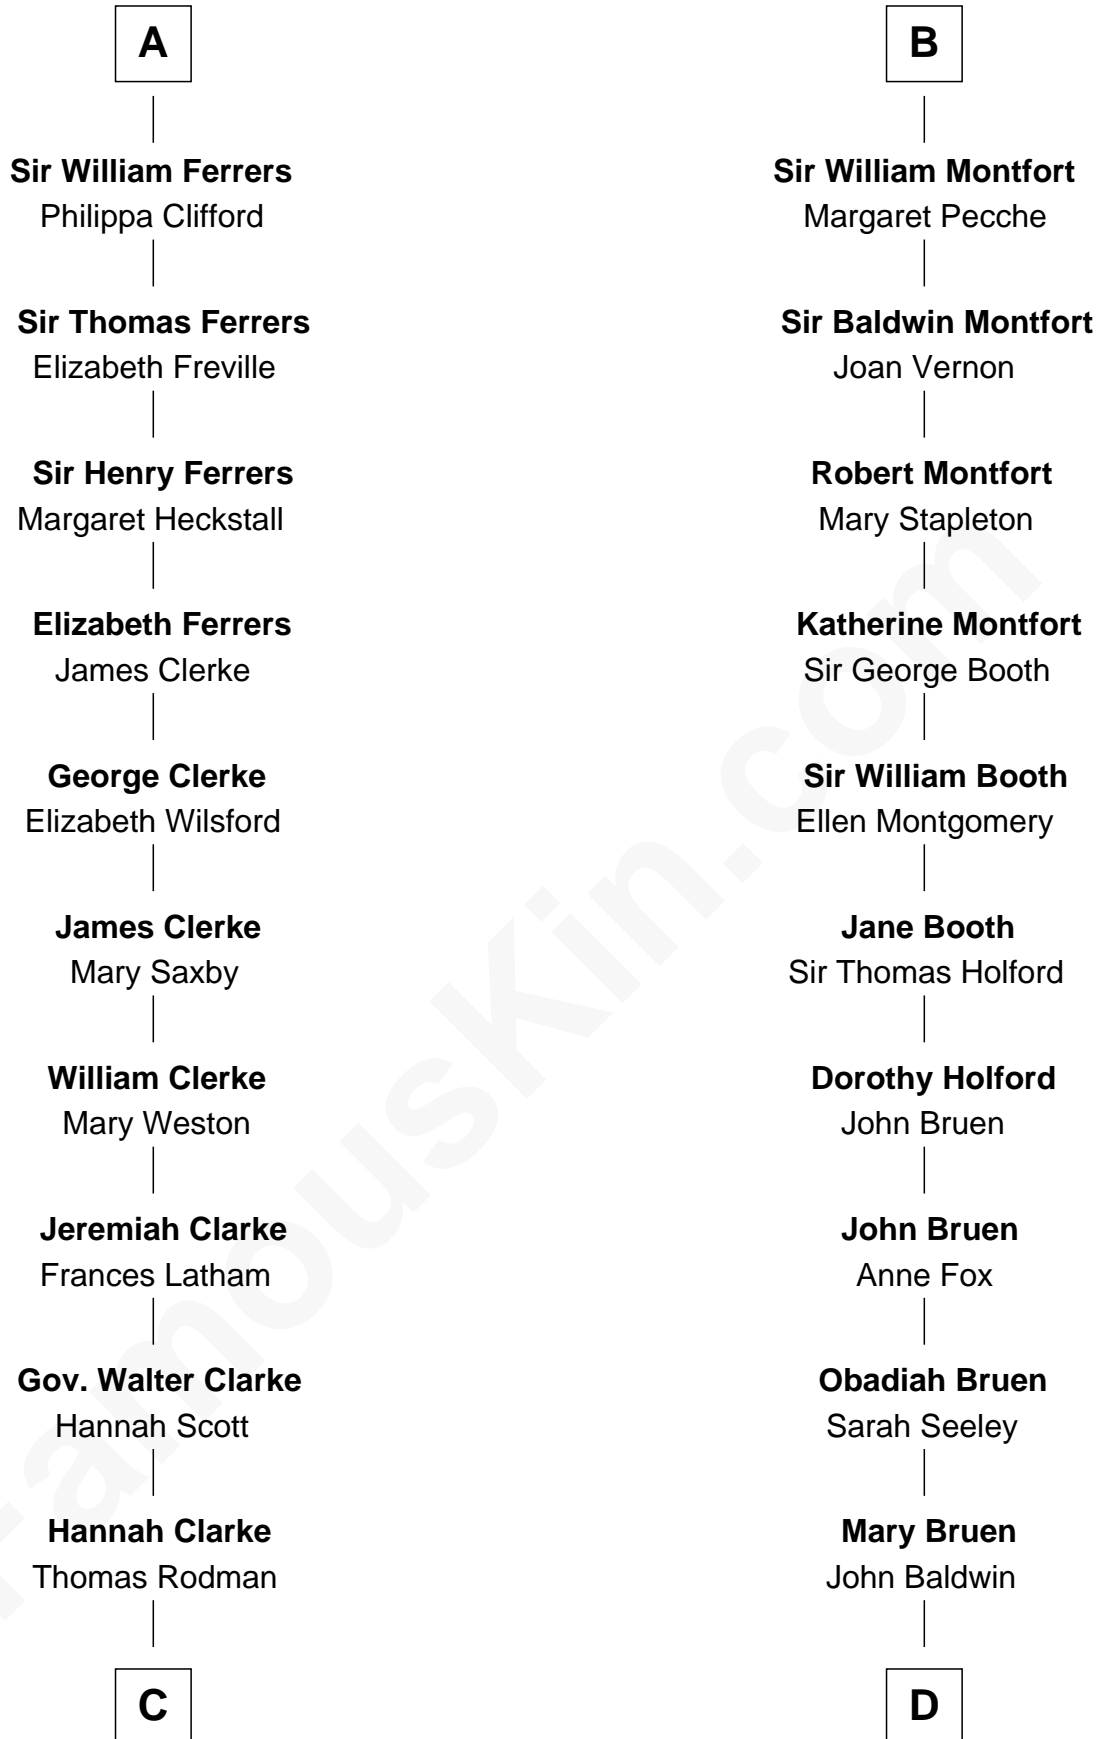

FamousKin.com

Relationship Chart of

Joseph Wharton

Founder of the Wharton School of Business

20th cousin 1 time removed of

Abraham Baldwin

Signer of the U.S. Constitution

Sir William Marshal

Isabel de Clare

C

Samuel Rodman

Mary Willett

Thomas Rodman

Mary Borden

Hannah Rodman

Samuel Rowland Fisher

Bathsheba Stone

Michael Baldwin

Lucy Dudley

Abraham Baldwin

Signer of the U.S. Constitution