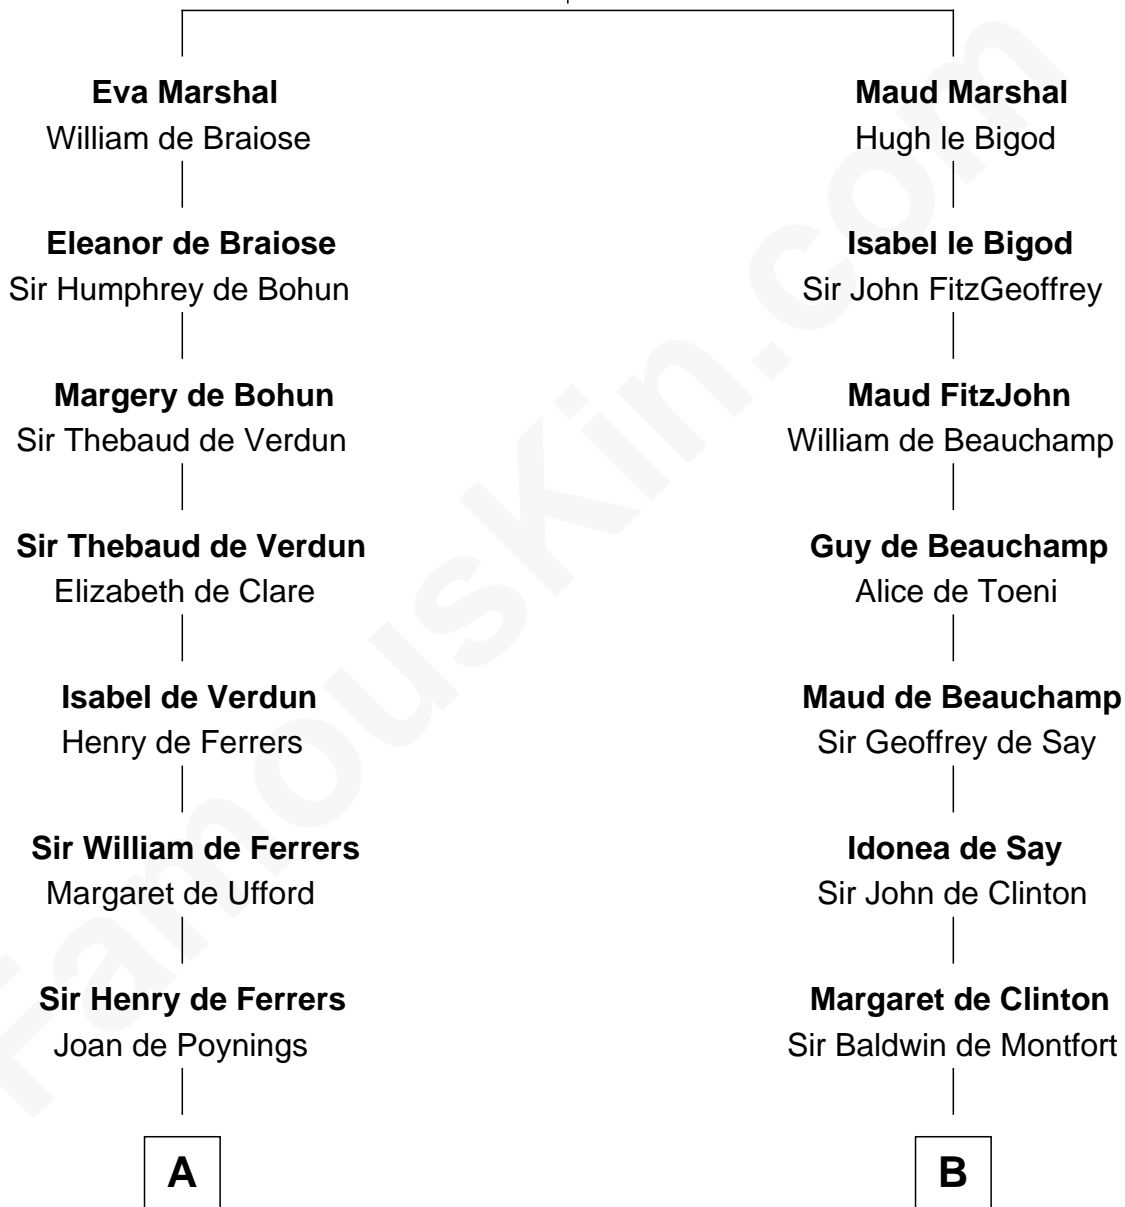

FamousKin.com

Relationship Chart of

Joseph Wharton

Founder of the Wharton School of Business

20th cousin 1 time removed of

Abraham Baldwin

Signer of the U.S. Constitution

Sir William Marshal

Isabel de Clare

C

Samuel Rodman

Mary Willett

Thomas Rodman

Mary Borden

Hannah Rodman

Samuel Rowland Fisher

Deborah Fisher

William Wharton

Joseph Wharton

Founder, Wharton School of Business

D

Abigail Baldwin

Samuel Baldwin

Timothy Baldwin

Bathsheba Stone

Michael Baldwin

Lucy Dudley

Abraham Baldwin

Signer of the U.S. Constitution