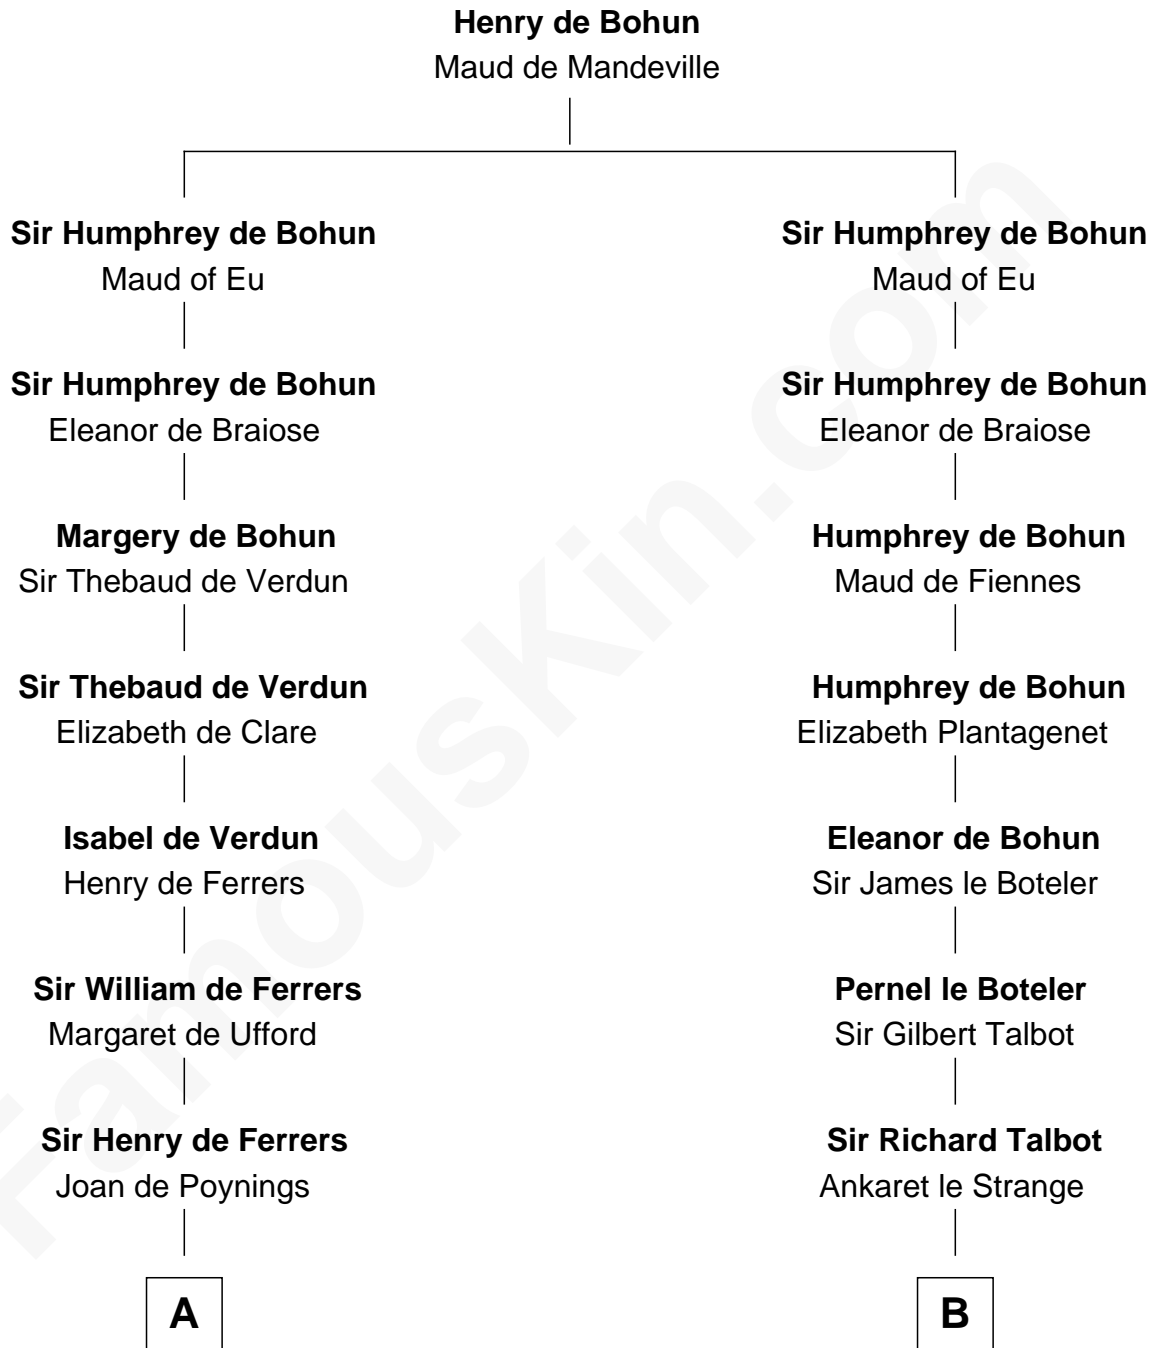

FamousKin.com

Relationship Chart of

Joseph Wharton

Founder of the Wharton School of Business

19th cousin 2 times removed of

Charles Carroll

Signer of the Declaration of Independence

C

Samuel Rodman

Mary Willett

Thomas Rodman

Mary Borden

Hannah Rodman

Samuel Rowland Fisher

Deborah Fisher

William Wharton