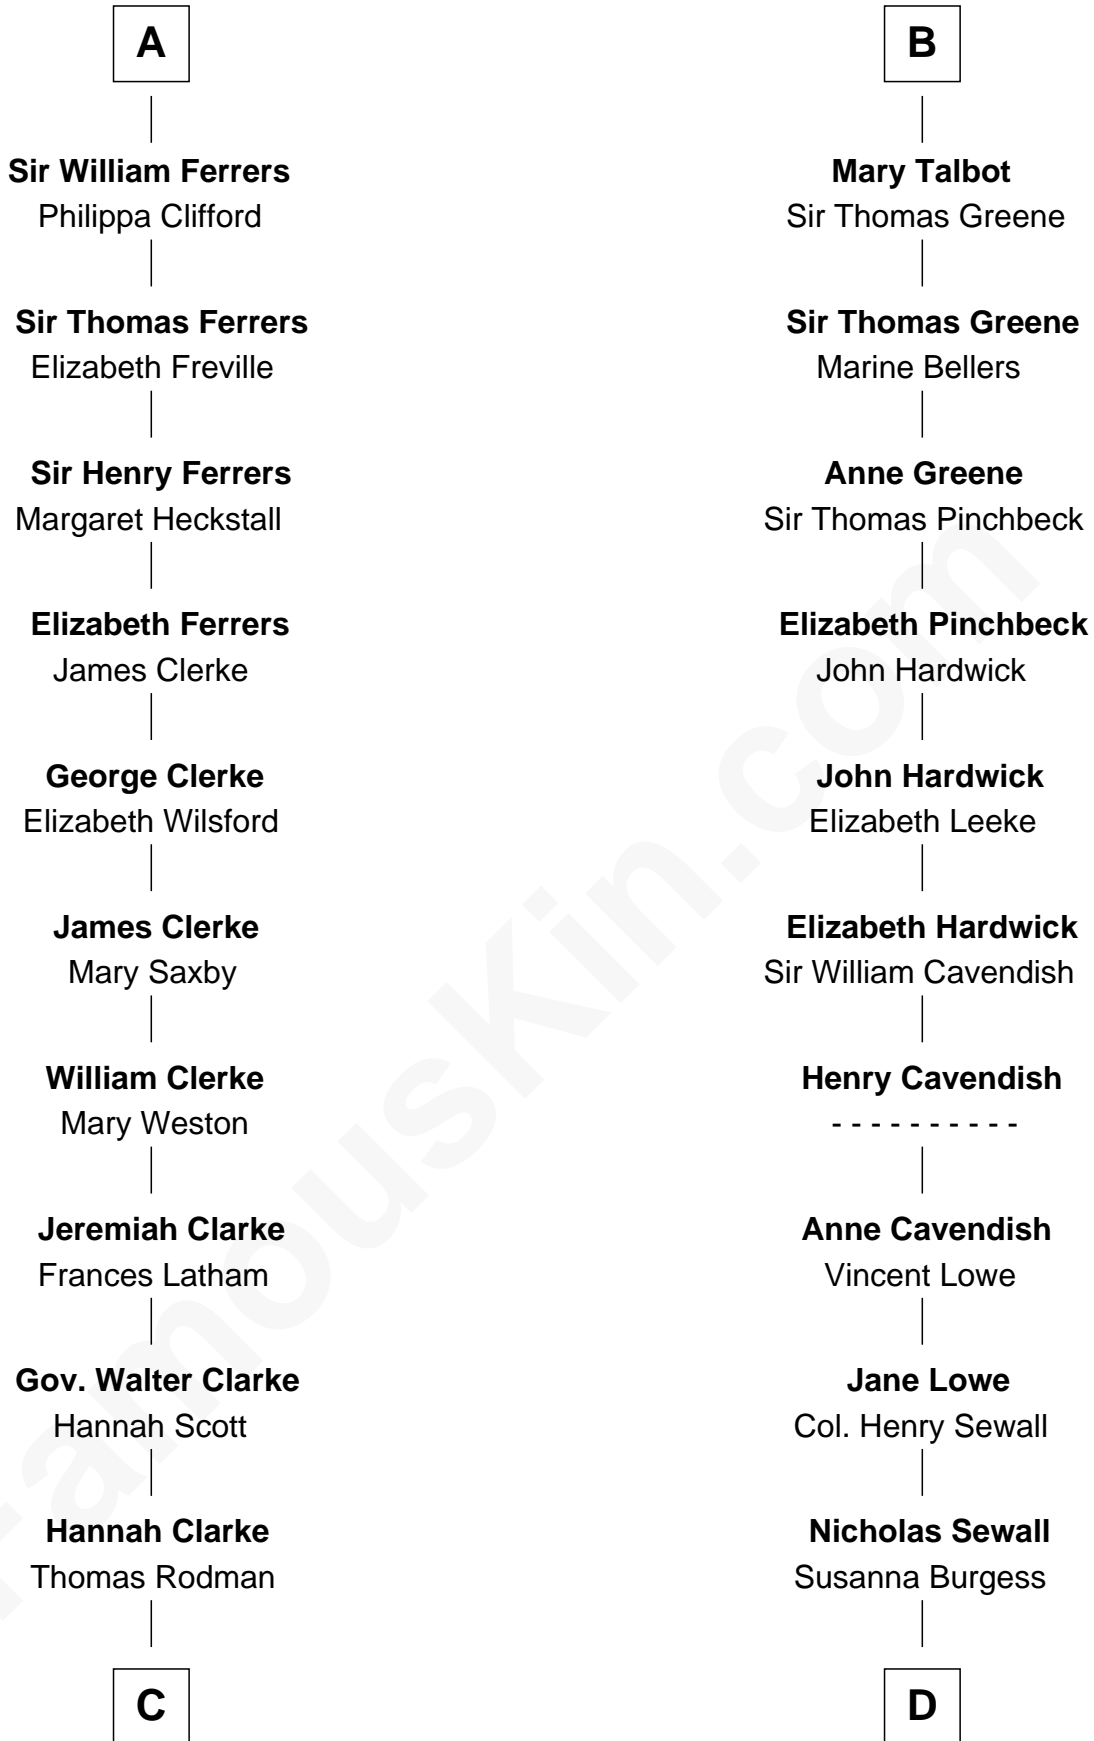

FamousKin.com

Relationship Chart of

Joseph Wharton

Founder of the Wharton School of Business

19th cousin 2 times removed of

Charles Carroll

Signer of the Declaration of Independence

C

Samuel Rodman

Mary Willett

Thomas Rodman

Mary Borden

Hannah Rodman

Samuel Rowland Fisher

Deborah Fisher

William Wharton

Joseph Wharton

Founder, Wharton School of Business

D

Jane Sewall

Clement Brooke

Elizabeth Brooke

Charles Carroll

Charles Carroll