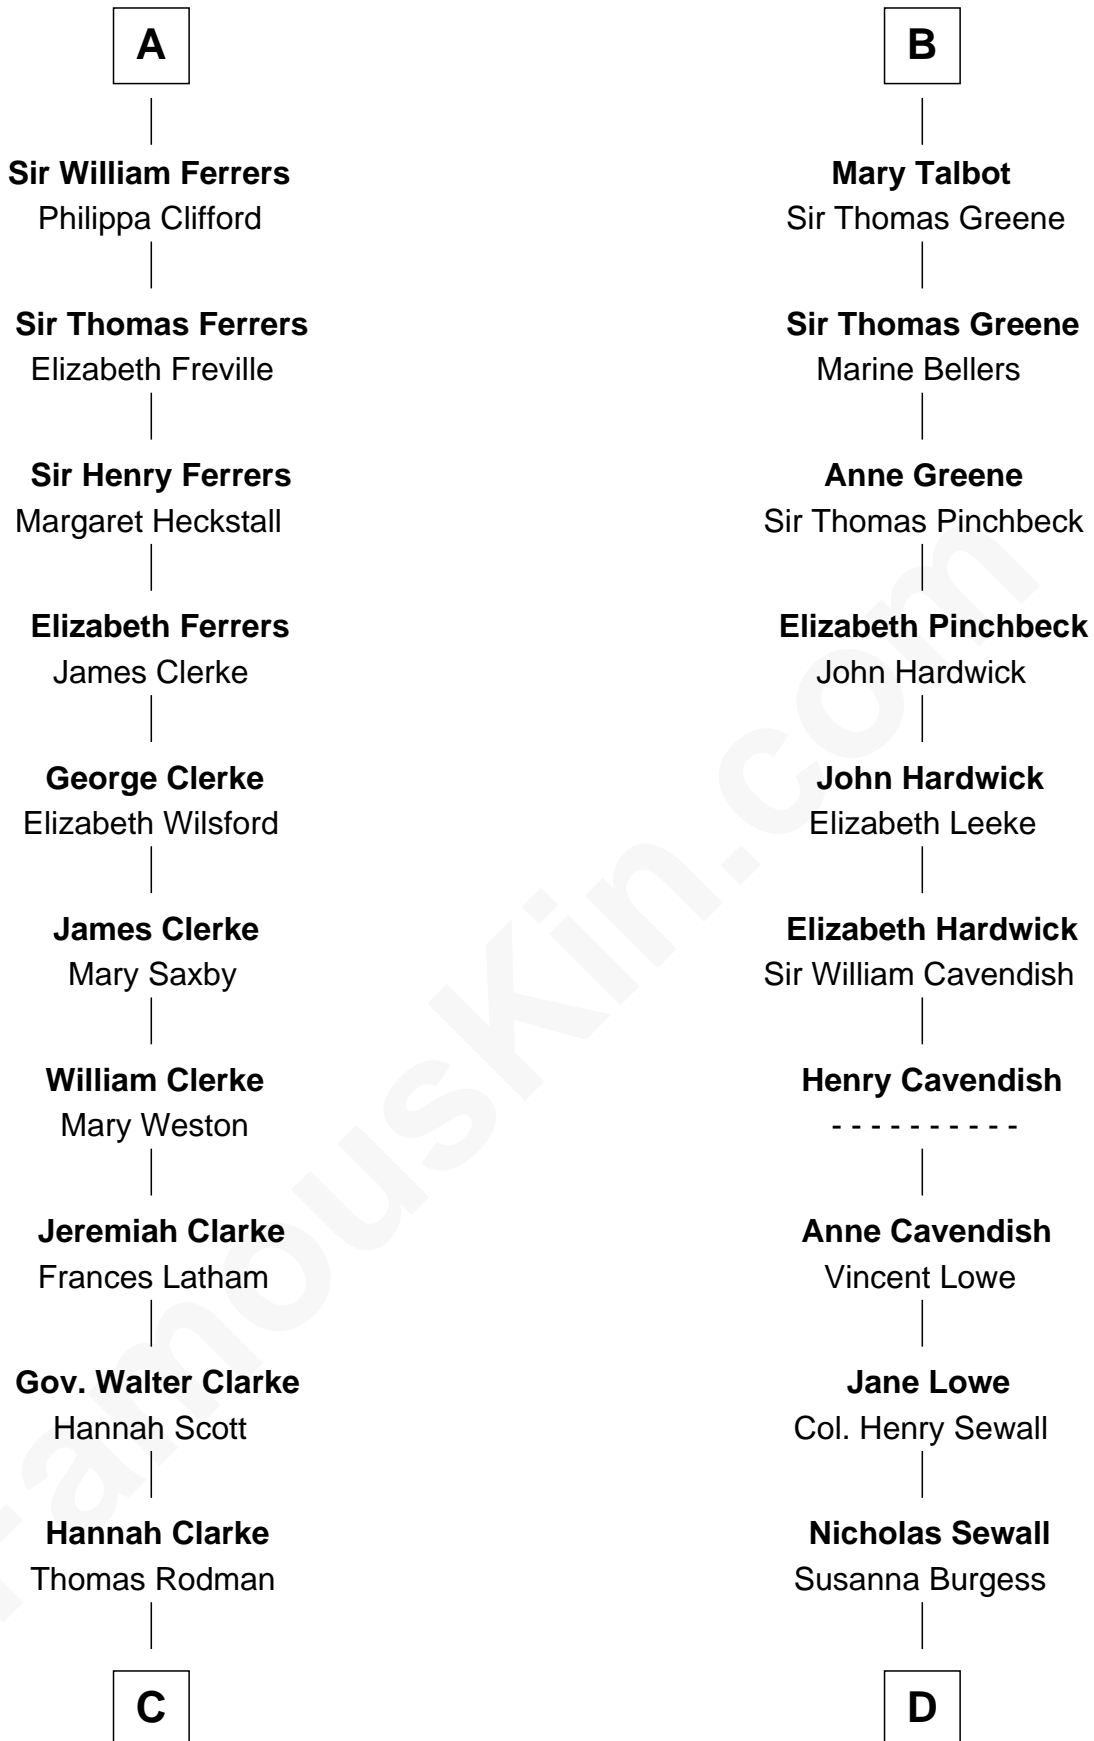

FamousKin.com

Relationship Chart of

Joseph Wharton

Founder of the Wharton School of Business

19th cousin 2 times removed of

Charles Carroll

Signer of the Declaration of Independence

Raoul de Lusgnan

Alice de Eu

C

Samuel Rodman

Mary Willett

Thomas Rodman

Mary Borden

Hannah Rodman

Samuel Rowland Fisher

Deborah Fisher

William Wharton

Joseph Wharton

Founder, Wharton School of Business

D

Jane Sewall

Clement Brooke

Elizabeth Brooke