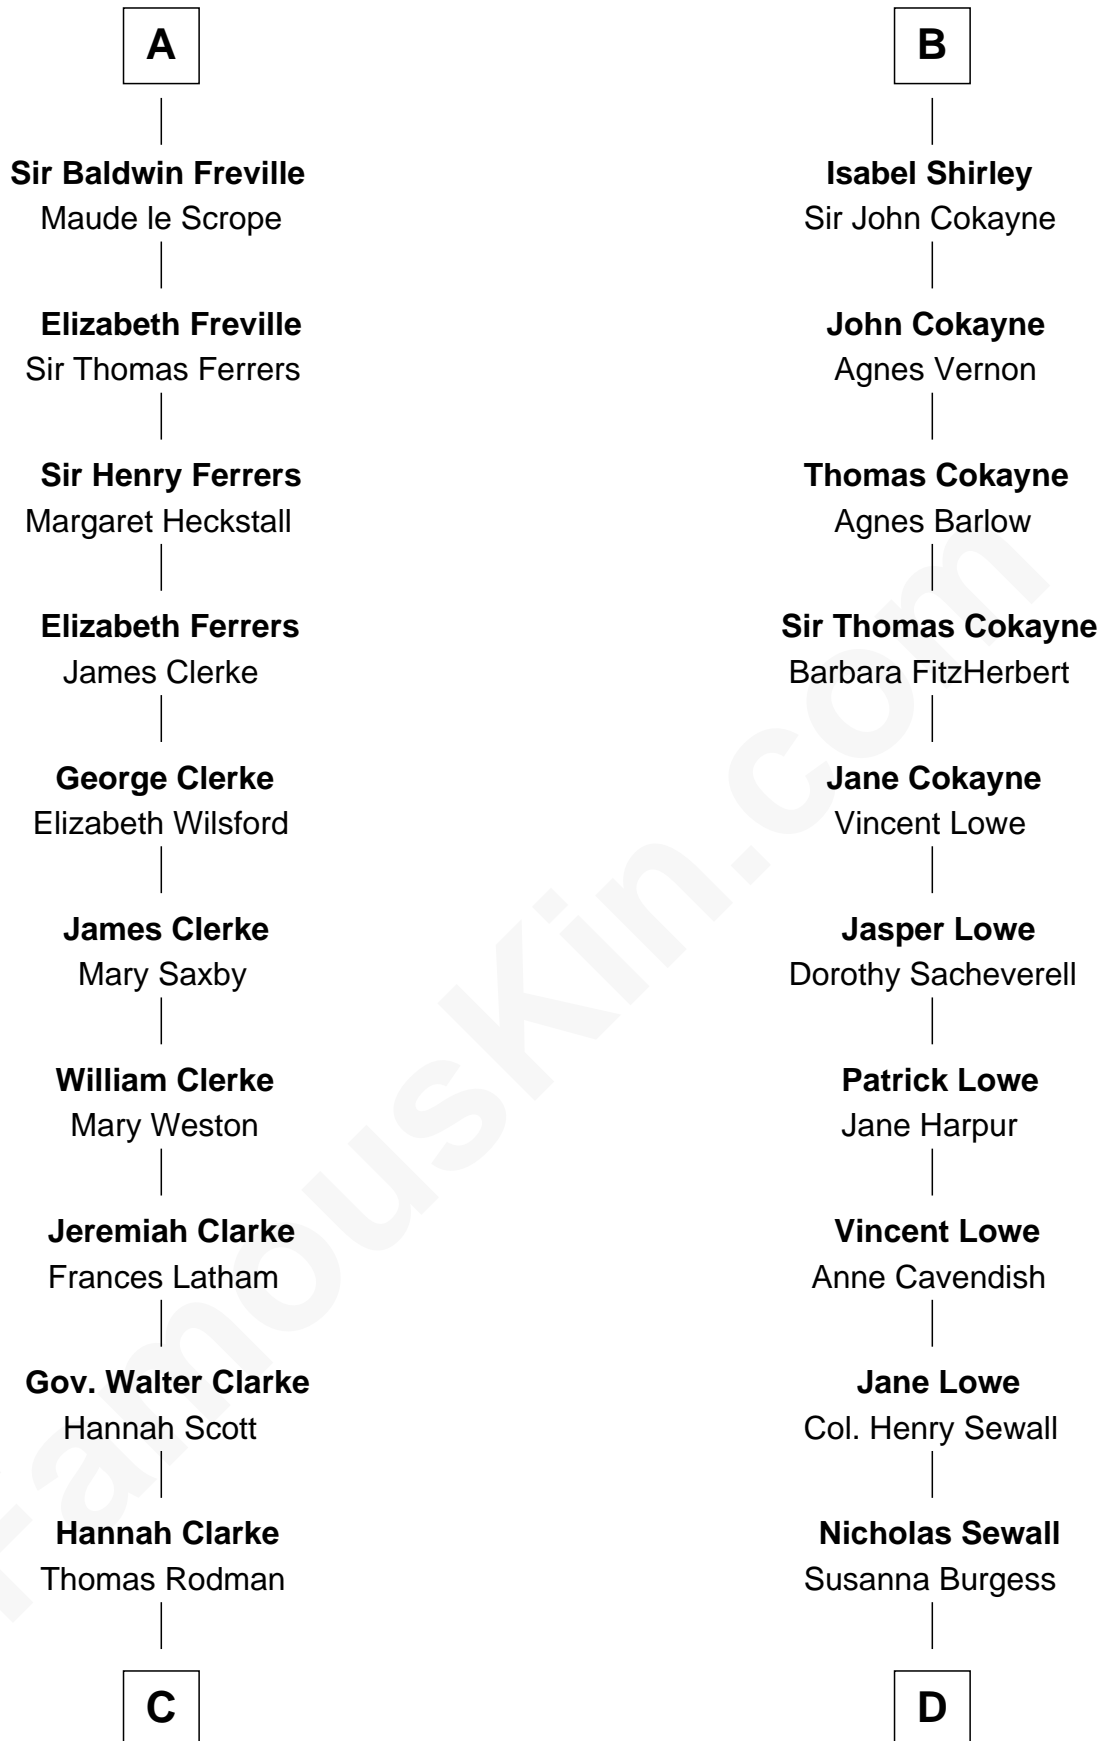

FamousKin.com

Relationship Chart of

Joseph Wharton

Founder of the Wharton School of Business

19th cousin 2 times removed of

Charles Carroll

Signer of the Declaration of Independence

C

Samuel Rodman

Mary Willett

Thomas Rodman

Mary Borden

Hannah Rodman

Samuel Rowland Fisher

Deborah Fisher

William Wharton