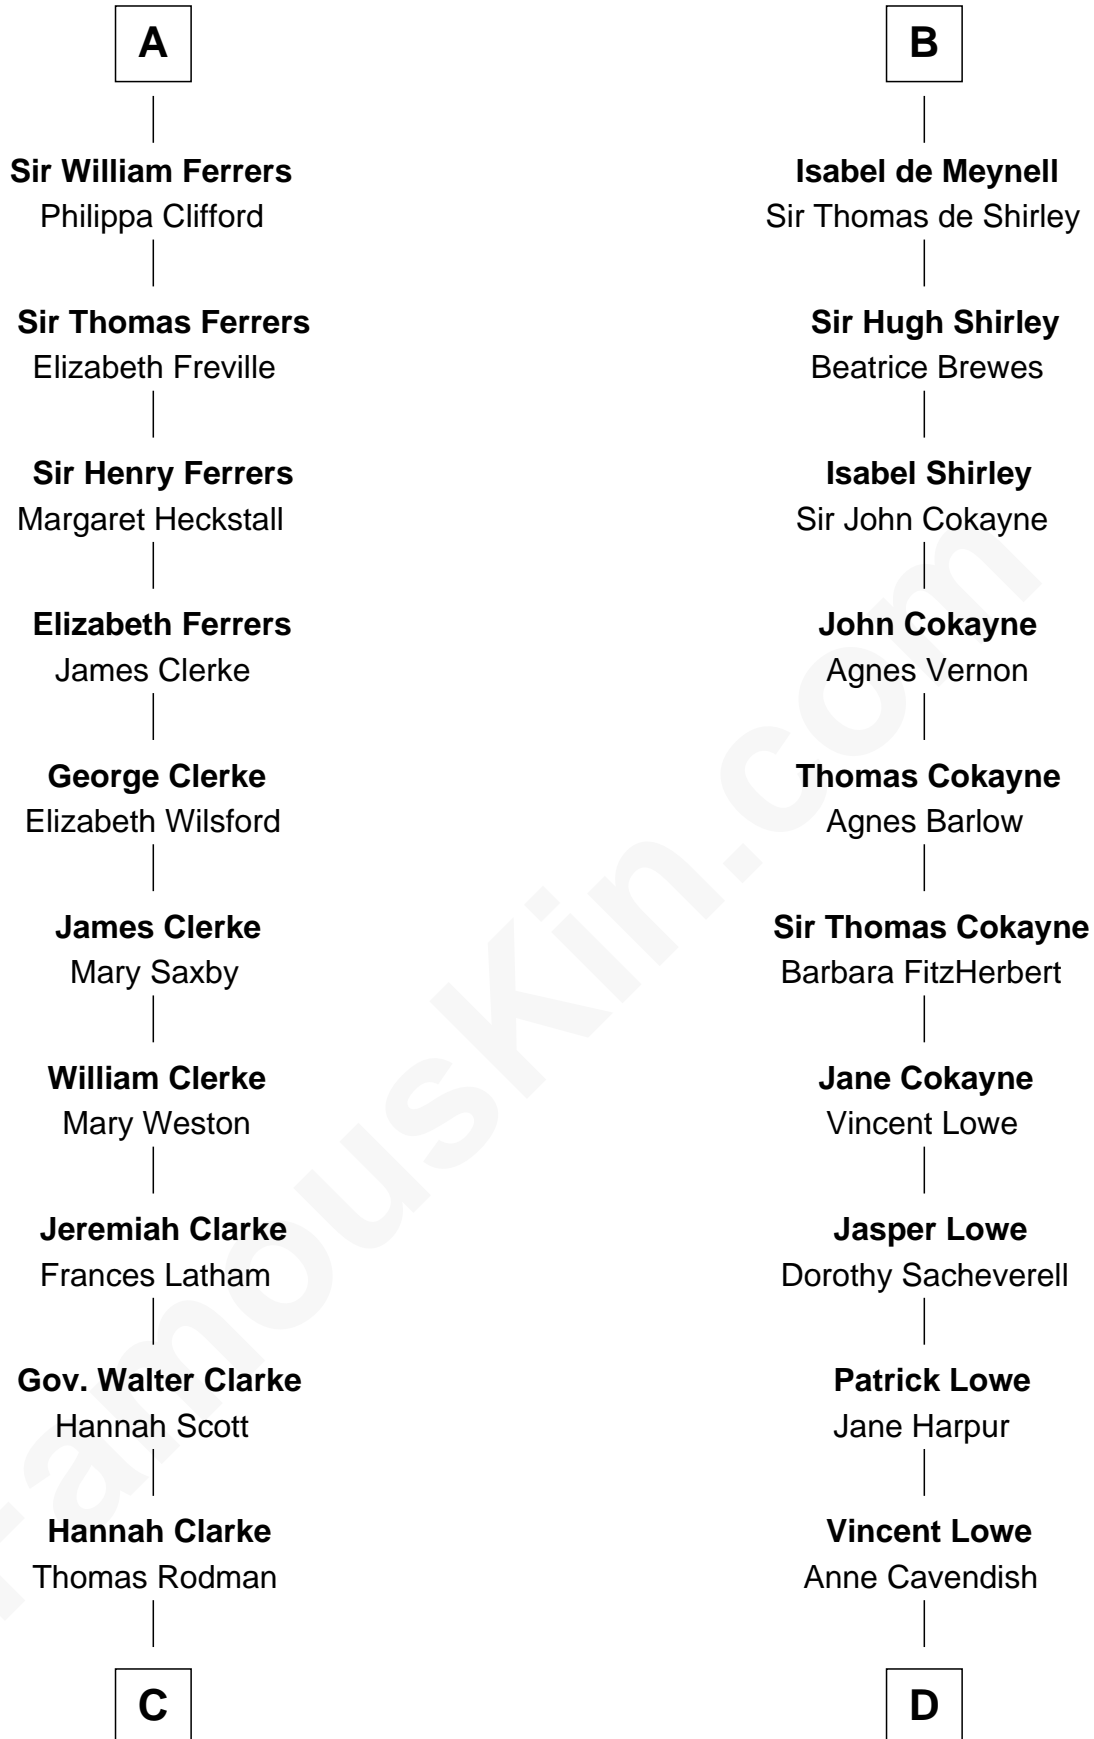

FamousKin.com

Relationship Chart of

Joseph Wharton

Founder of the Wharton School of Business

21st cousin of

Charles Carroll

Signer of the Declaration of Independence

Richard de Clare
Amice of Gloucester

C

Samuel Rodman

Mary Willett

Thomas Rodman

Mary Borden

Hannah Rodman

Samuel Rowland Fisher

Deborah Fisher

William Wharton

Joseph Wharton

Founder, Wharton School of Business

D

Jane Lowe

Col. Henry Sewall

Nicholas Sewall

Susanna Burgess