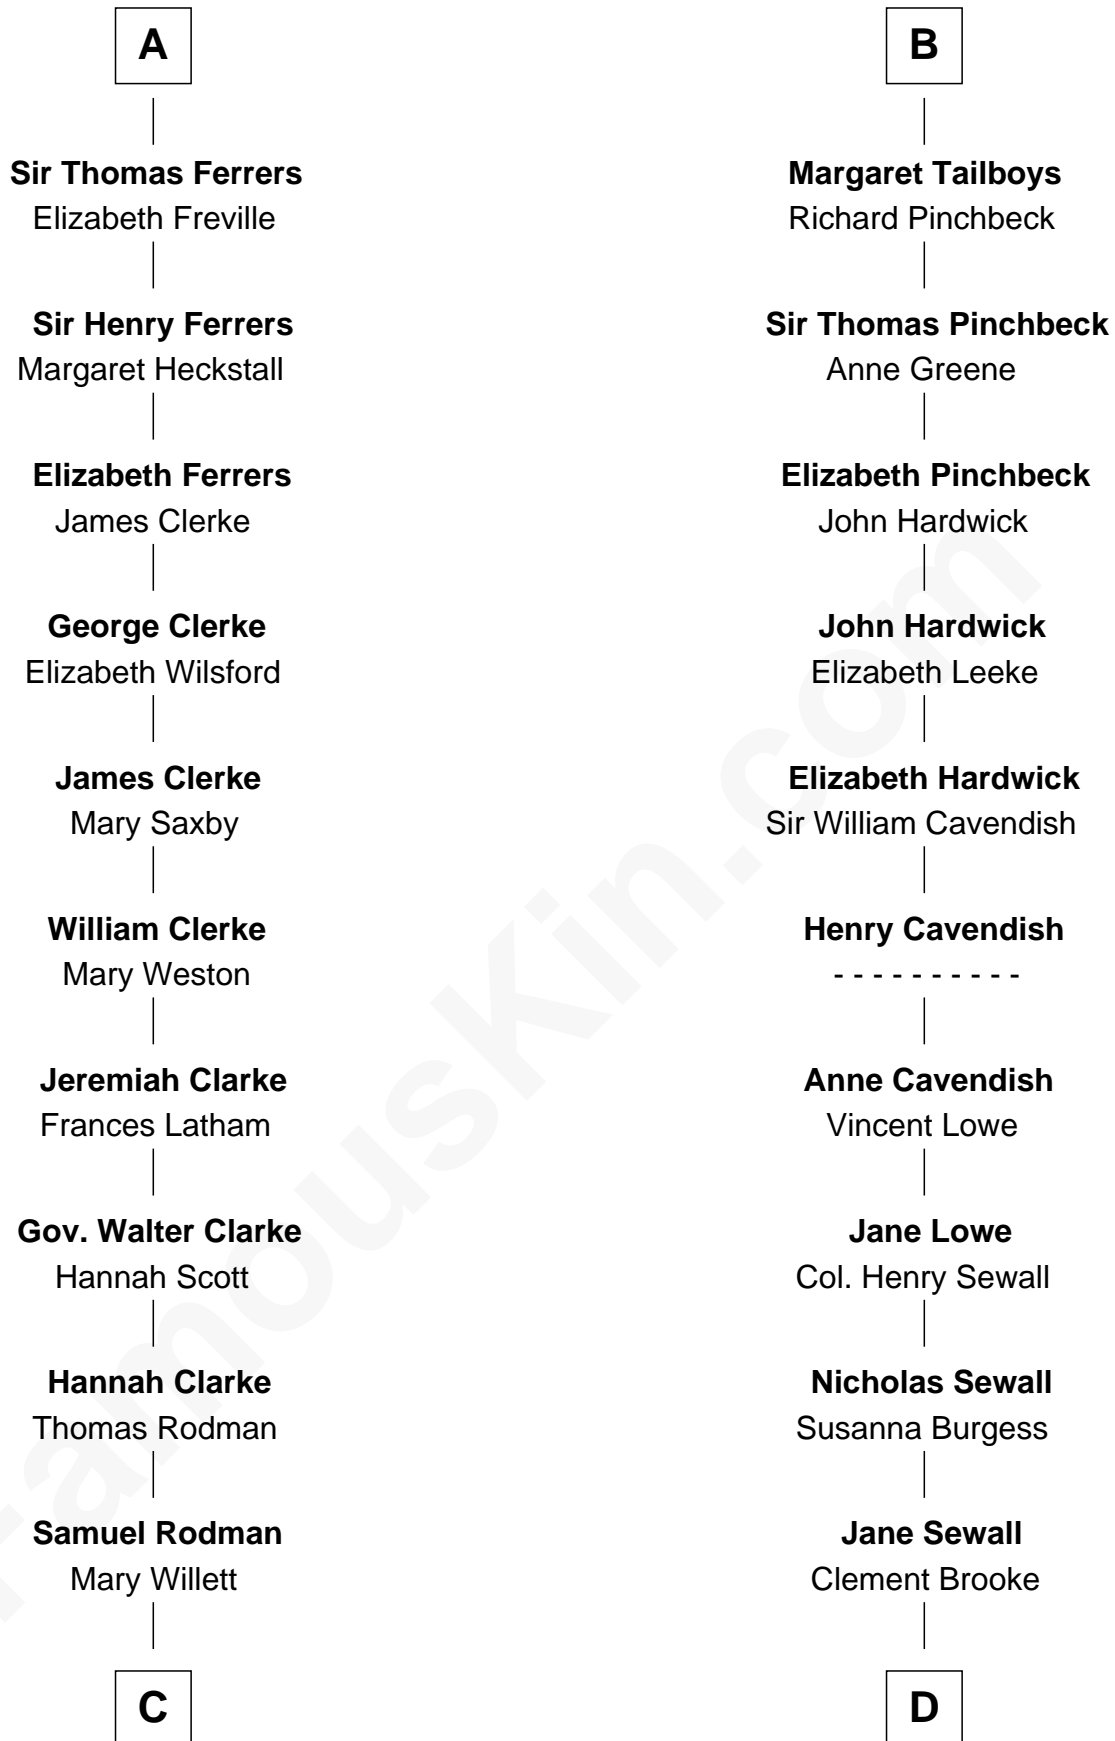

## Relationship Chart of

### Joseph Wharton

*Founder of the Wharton School of Business*

18th cousin 2 times removed of

**Charles Carroll**

*Signer of the Declaration of Independence*

**C**

**Thomas Rodman**

Mary Borden

**Hannah Rodman**

Samuel Rowland Fisher

**Deborah Fisher**

William Wharton

**Joseph Wharton**

*Founder, Wharton School of Business*

**D**

**Elizabeth Brooke**