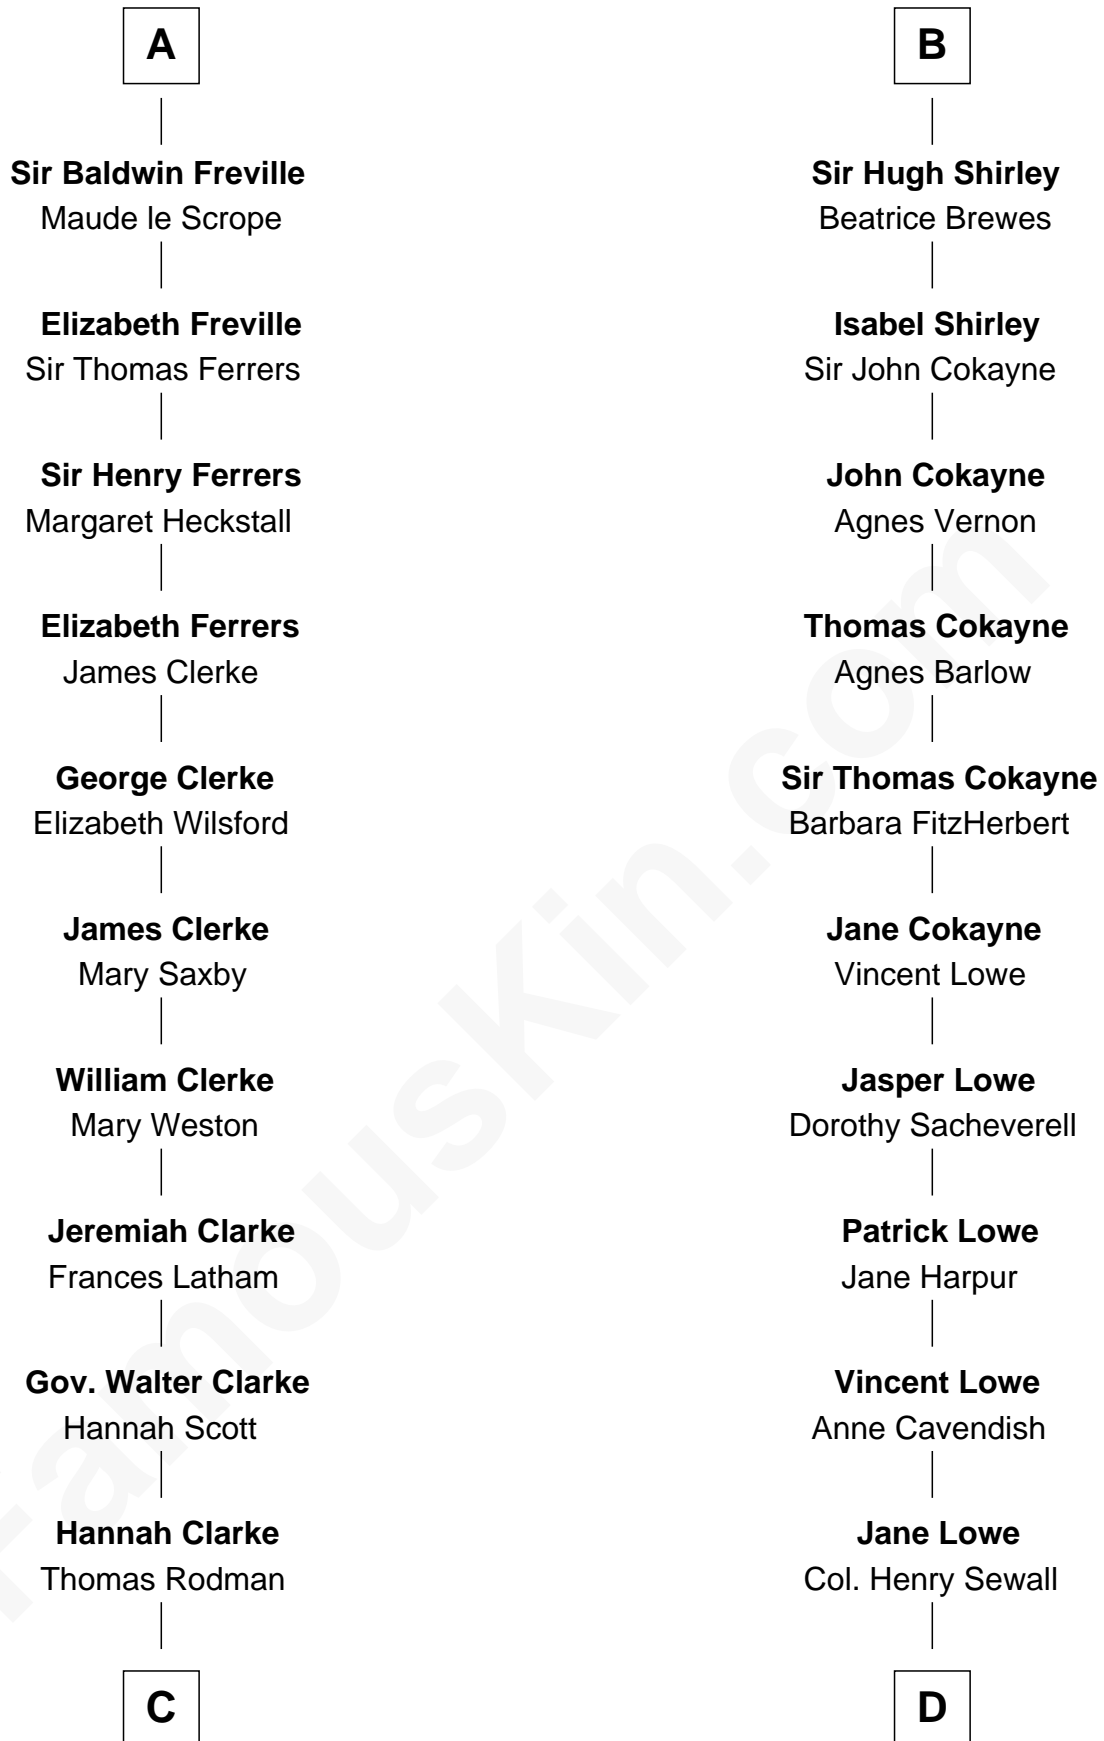

FamousKin.com

Relationship Chart of

Joseph Wharton

Founder of the Wharton School of Business

20th cousin 1 time removed of

Charles Carroll

Signer of the Declaration of Independence

C

Samuel Rodman

Mary Willett

Thomas Rodman

Mary Borden

Hannah Rodman

Samuel Rowland Fisher

Deborah Fisher

William Wharton