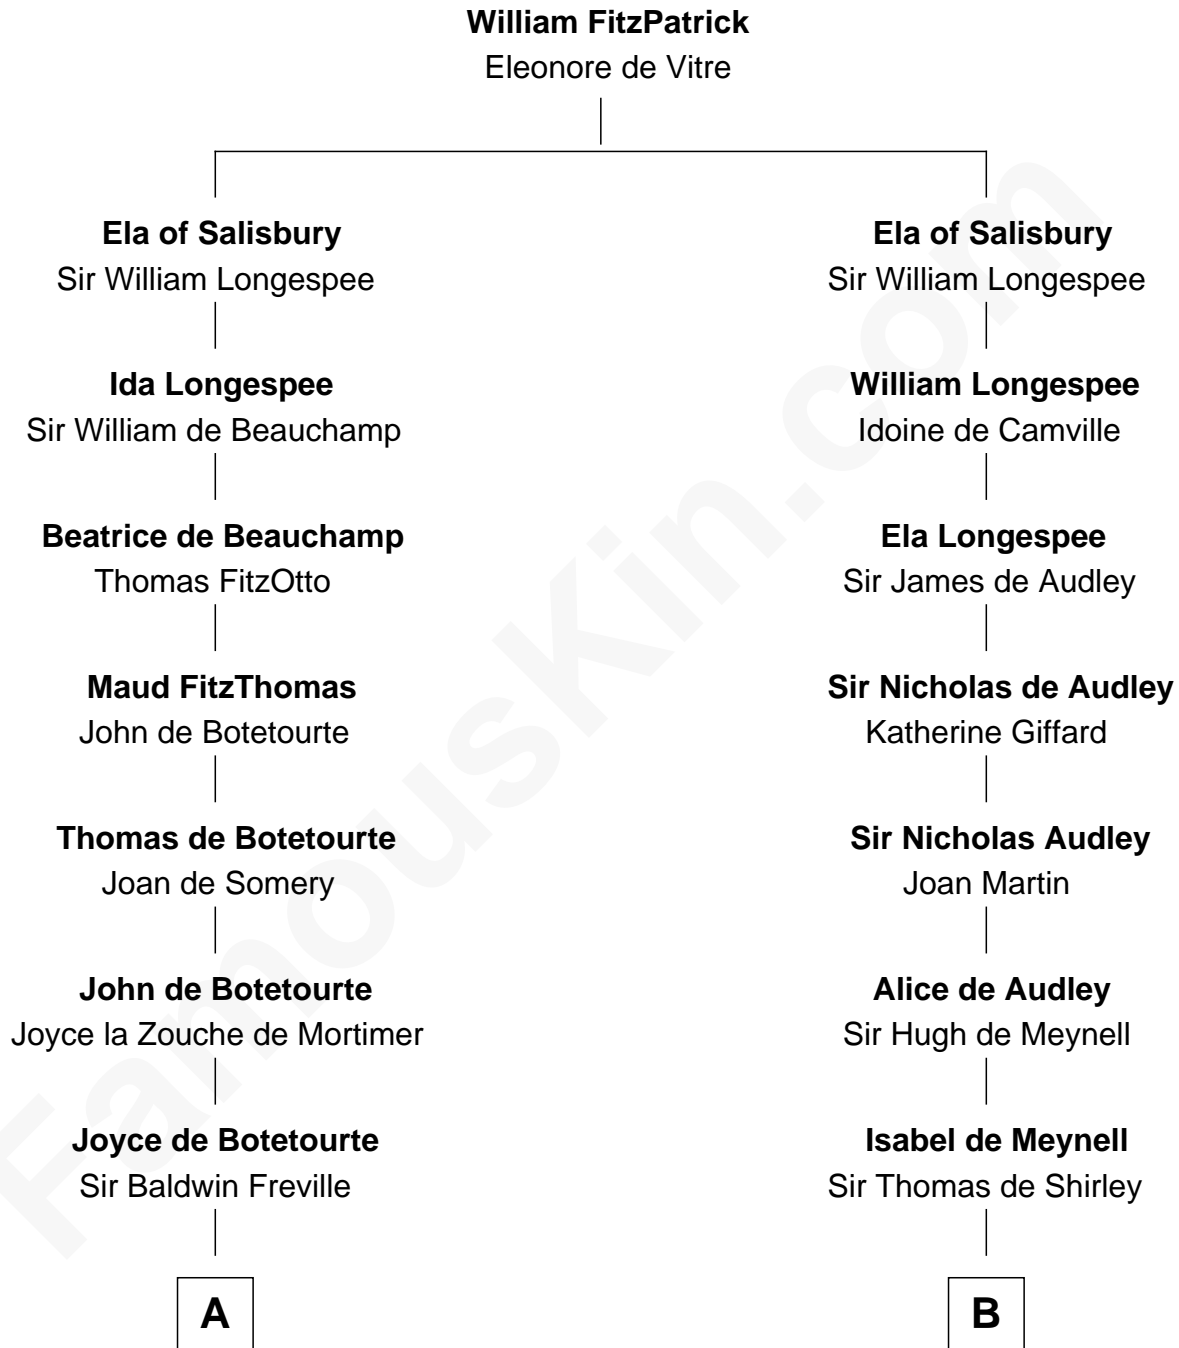

FamousKin.com

Relationship Chart of

Joseph Wharton

Founder of the Wharton School of Business

20th cousin 1 time removed of

Charles Carroll

Signer of the Declaration of Independence

C

Samuel Rodman

Mary Willett

Thomas Rodman

Mary Borden

Hannah Rodman

Samuel Rowland Fisher

Deborah Fisher

William Wharton

Joseph Wharton

Founder, Wharton School of Business

D

Nicholas Sewall

Susanna Burgess

Jane Sewall

Clement Brooke

Elizabeth Brooke