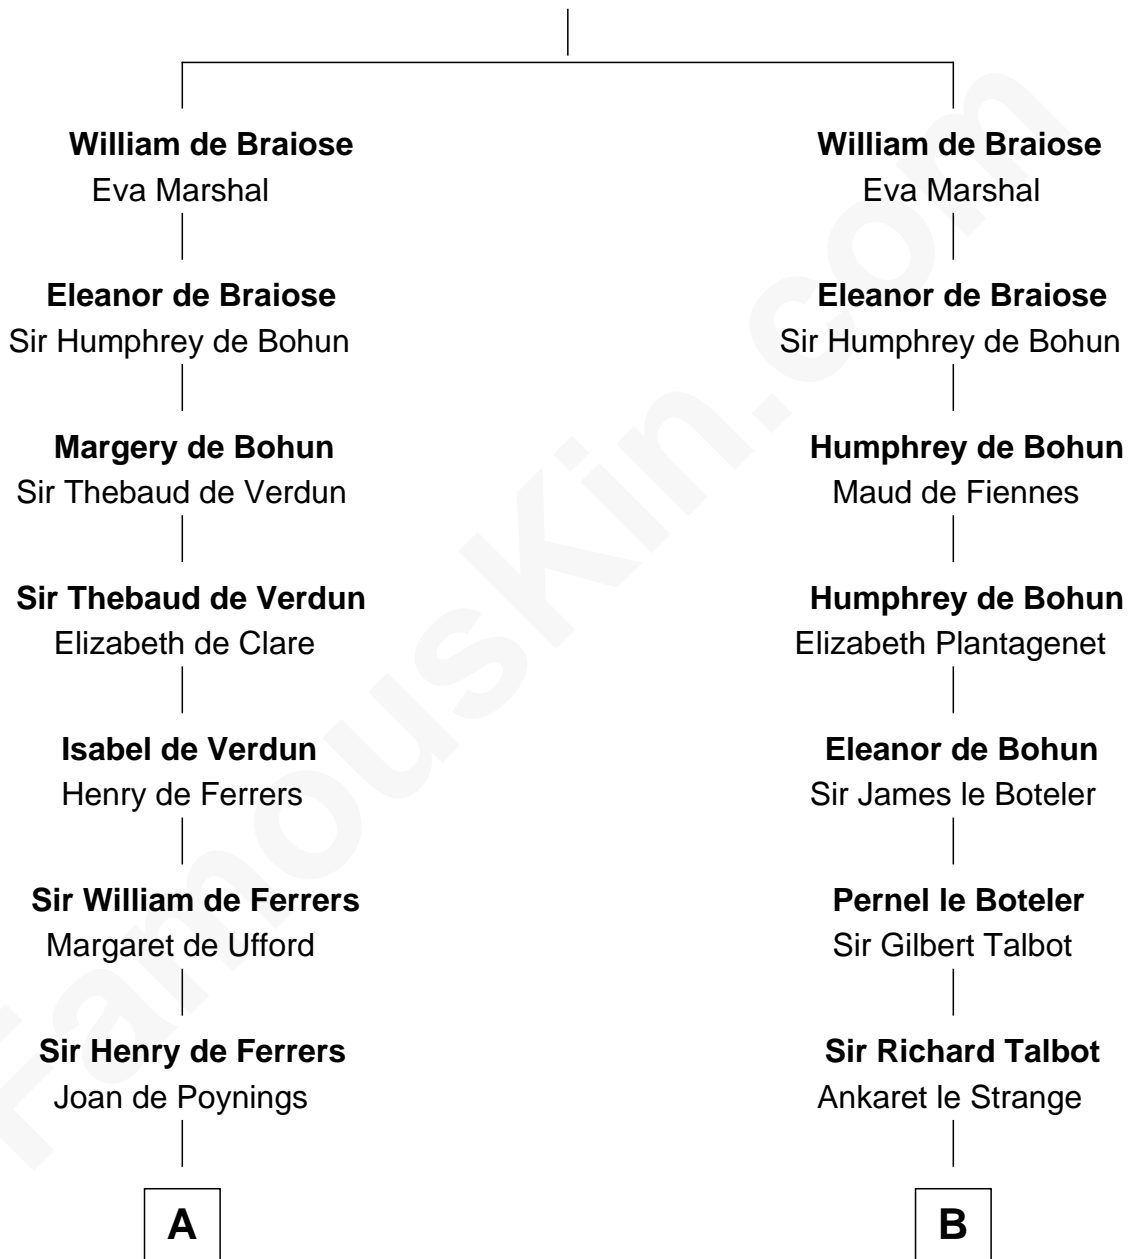

FamousKin.com

Relationship Chart of

Joseph Wharton

Founder of the Wharton School of Business

19th cousin 2 times removed of

Charles Carroll

Signer of the Declaration of Independence

Reginald de Braiose

C

Samuel Rodman

Mary Willett

Thomas Rodman

Mary Borden

Hannah Rodman

Samuel Rowland Fisher

Deborah Fisher

William Wharton

Joseph Wharton

Founder, Wharton School of Business

D

Jane Sewall

Clement Brooke

Elizabeth Brooke

Charles Carroll