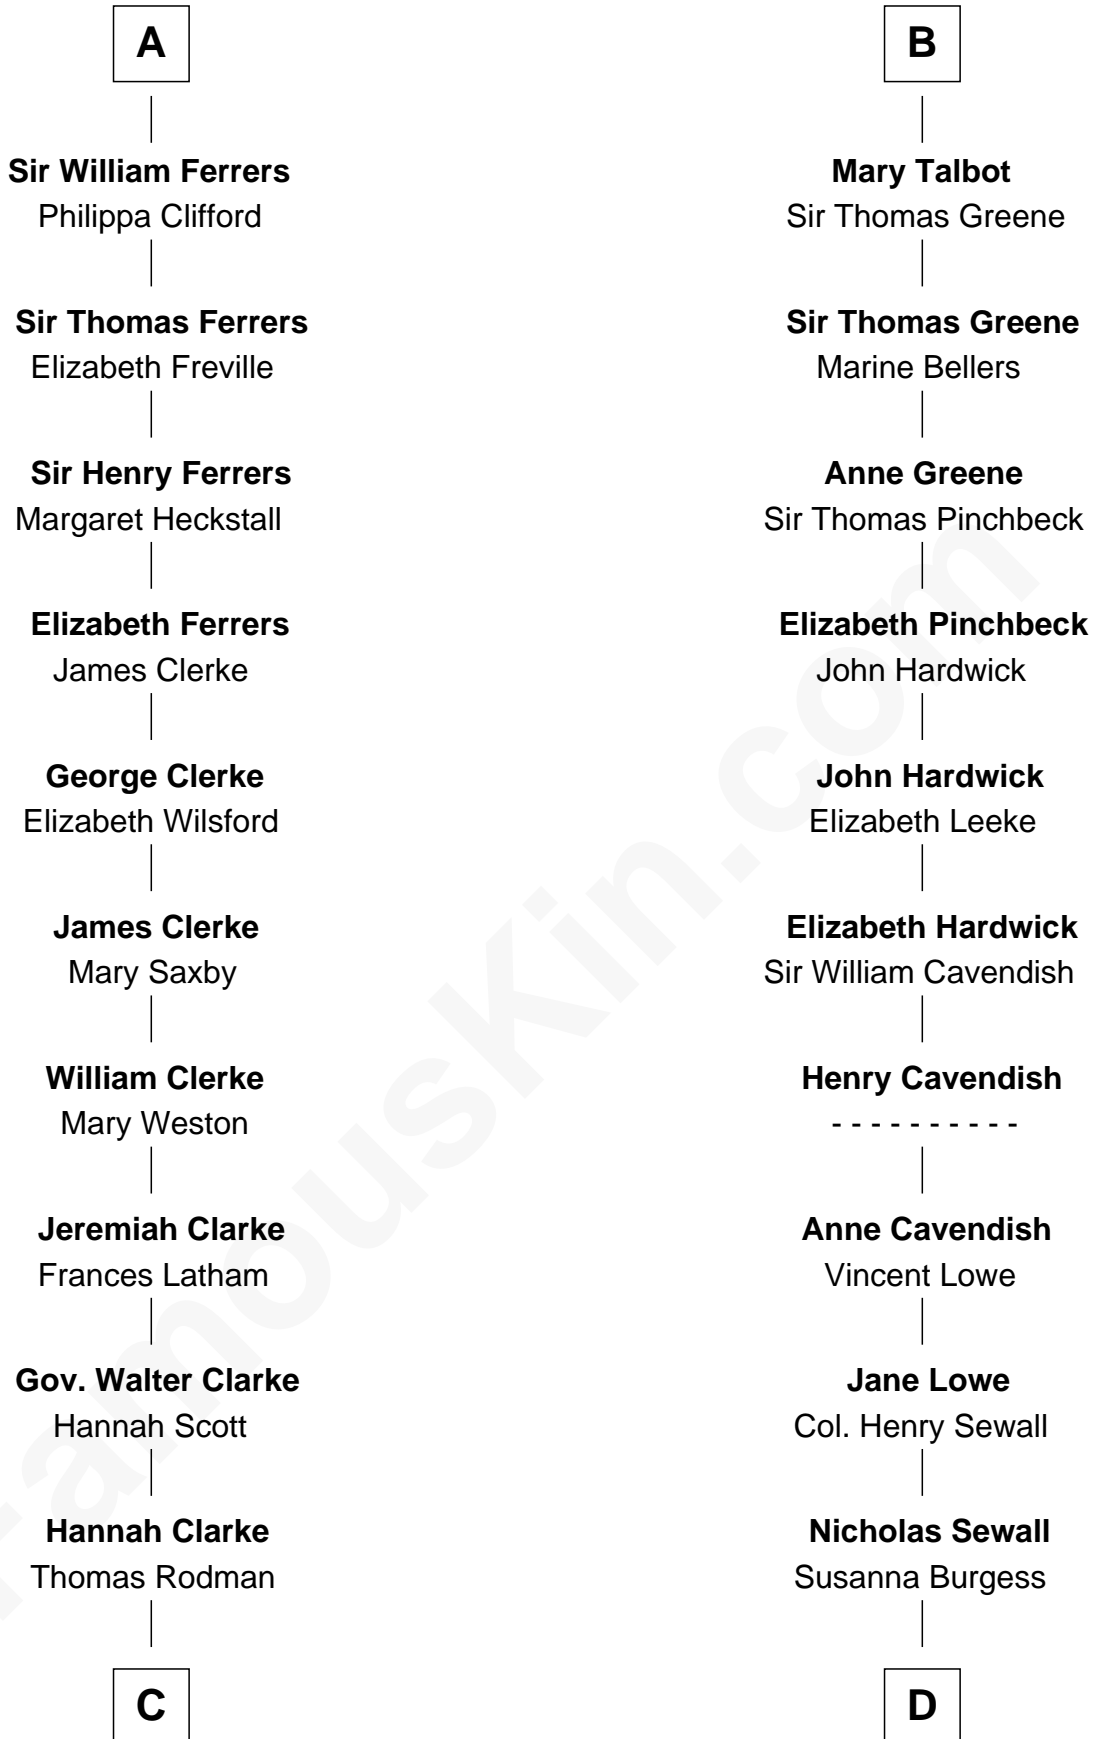

FamousKin.com

Relationship Chart of

Joseph Wharton

Founder of the Wharton School of Business

19th cousin 2 times removed of

Charles Carroll

Signer of the Declaration of Independence

Reginald de Braiose

C

Samuel Rodman

Mary Willett

Thomas Rodman

Mary Borden

Hannah Rodman

Samuel Rowland Fisher

Deborah Fisher

William Wharton

Joseph Wharton

Founder, Wharton School of Business

D

Jane Sewall

Clement Brooke

Elizabeth Brooke

Charles Carroll