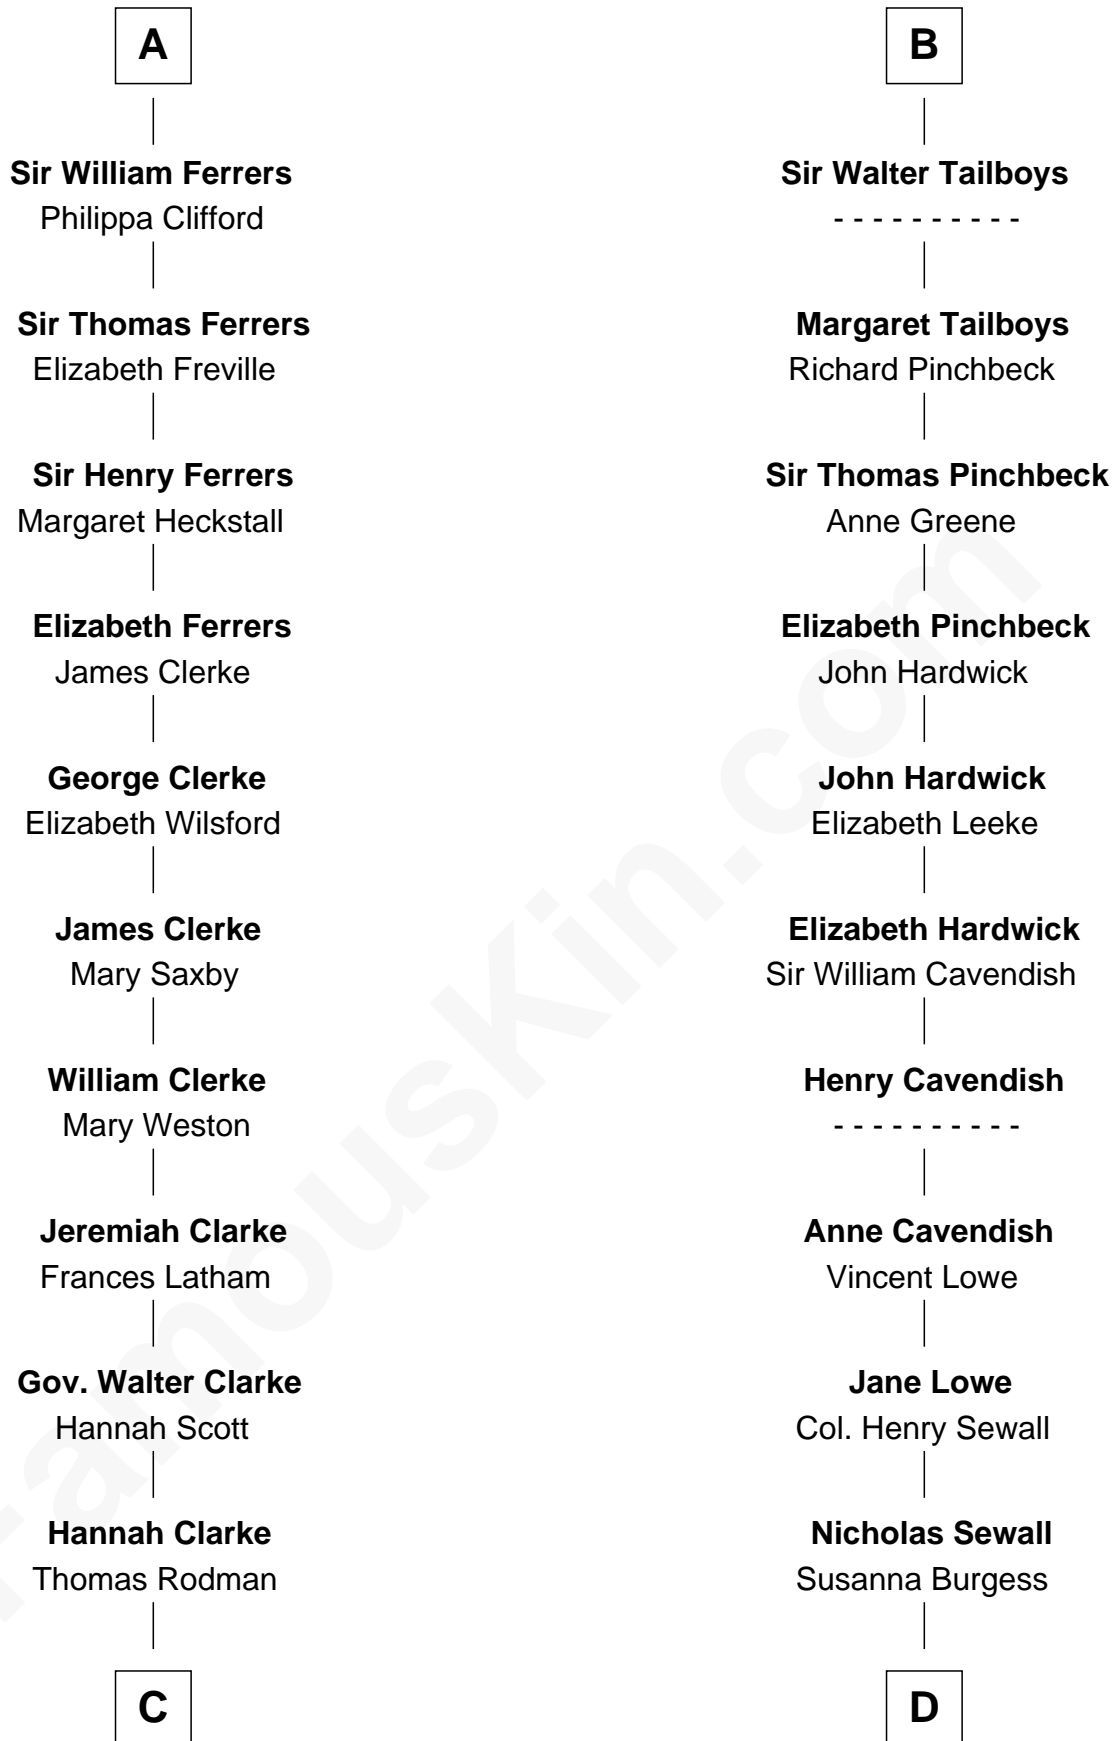

FamousKin.com

Relationship Chart of

Joseph Wharton

Founder of the Wharton School of Business

19th cousin 2 times removed of

Charles Carroll

Signer of the Declaration of Independence

Sir William Marshal

Isabel de Clare

C

Samuel Rodman

Mary Willett

Thomas Rodman

Mary Borden

Hannah Rodman

Samuel Rowland Fisher

Deborah Fisher

William Wharton

Joseph Wharton

Founder, Wharton School of Business

D

Jane Sewall

Clement Brooke

Elizabeth Brooke