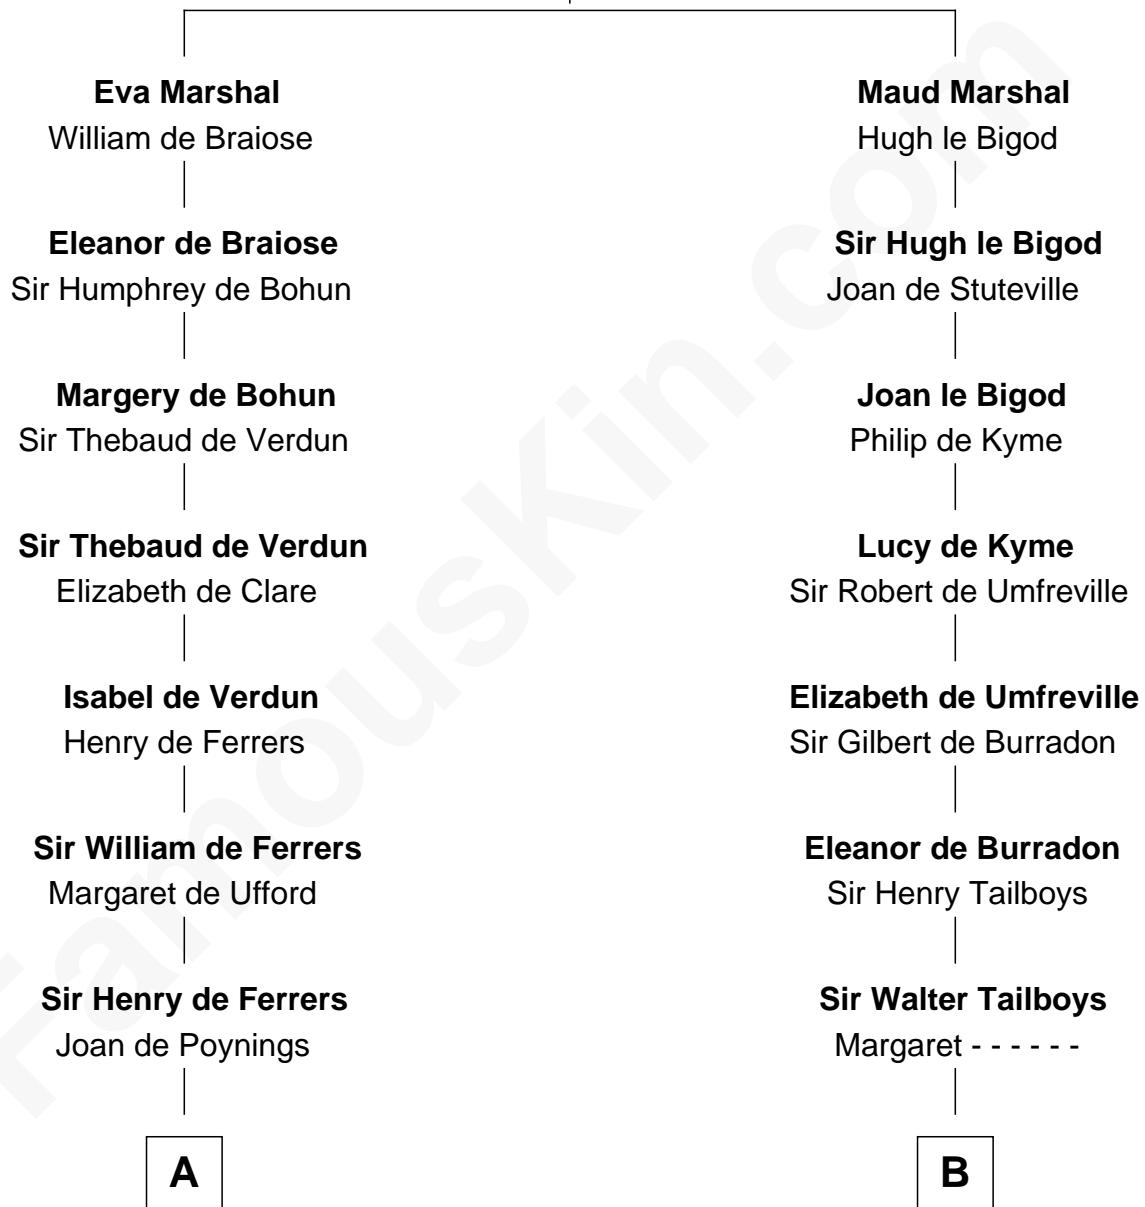

FamousKin.com

Relationship Chart of

Joseph Wharton

Founder of the Wharton School of Business

19th cousin 2 times removed of

Charles Carroll

Signer of the Declaration of Independence

Sir William Marshal

Isabel de Clare

C

Samuel Rodman

Mary Willett

Thomas Rodman

Mary Borden

Hannah Rodman

Samuel Rowland Fisher