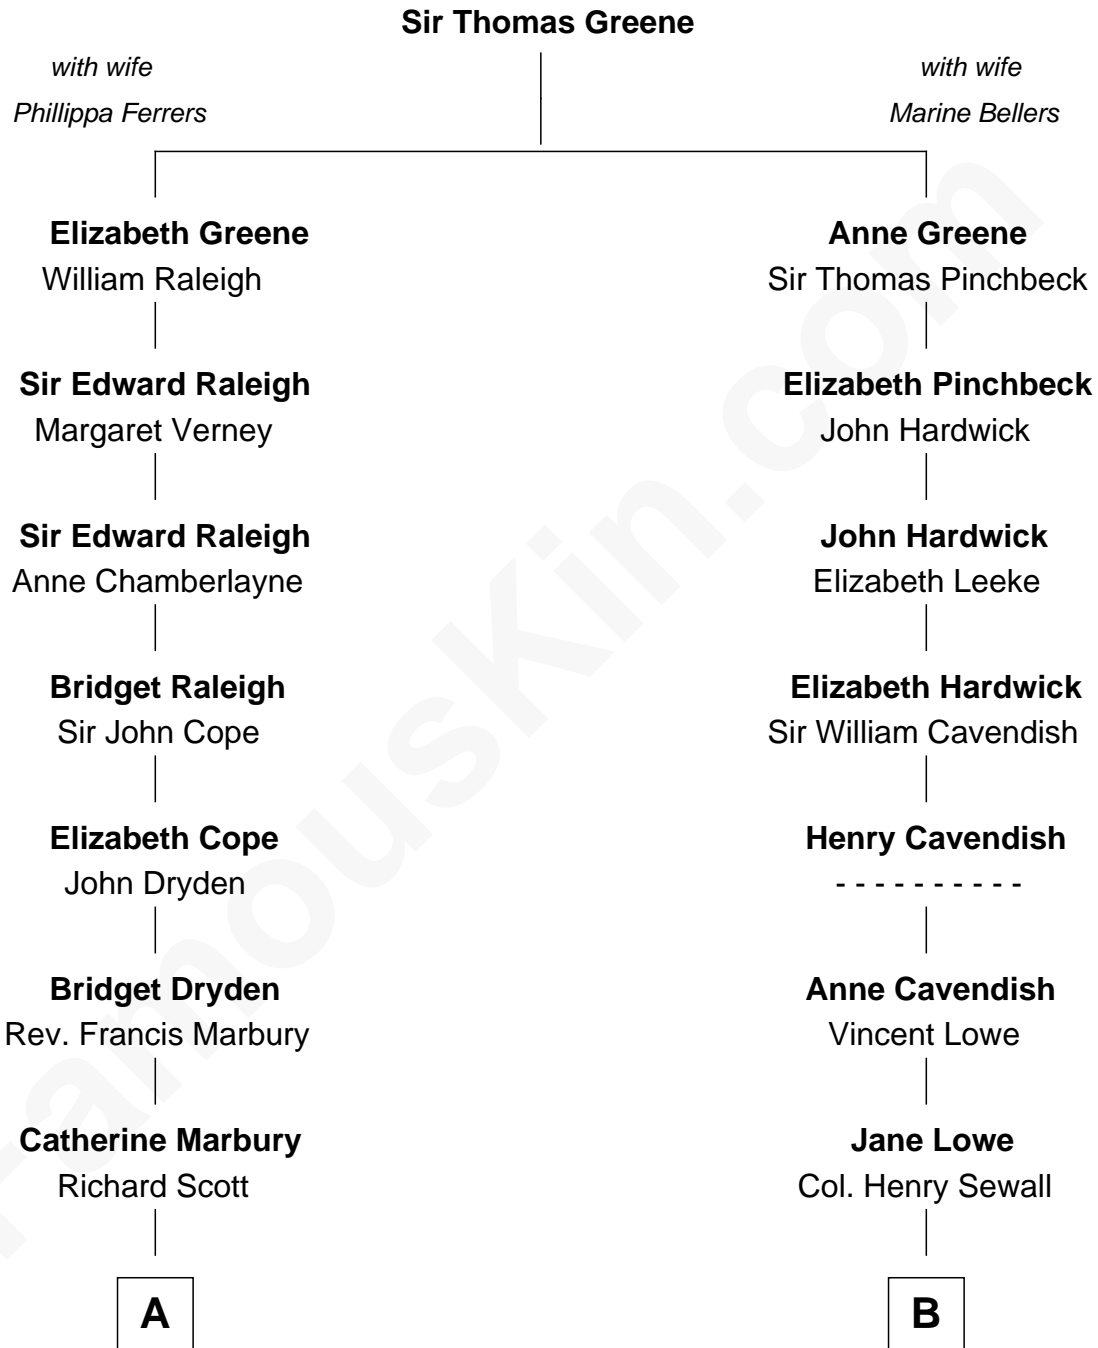

FamousKin.com

Relationship Chart of

Joseph Wharton

Founder of the Wharton School of Business

10th cousin 3 times removed of

Charles Carroll

Signer of the Declaration of Independence

A

Hannah Scott
Gov. Walter Clarke

Hannah Clarke
Thomas Rodman

Samuel Rodman
Mary Willett

Thomas Rodman
Mary Borden

Hannah Rodman
Samuel Rowland Fisher

Deborah Fisher
William Wharton

Joseph Wharton
Founder, Wharton School of Business